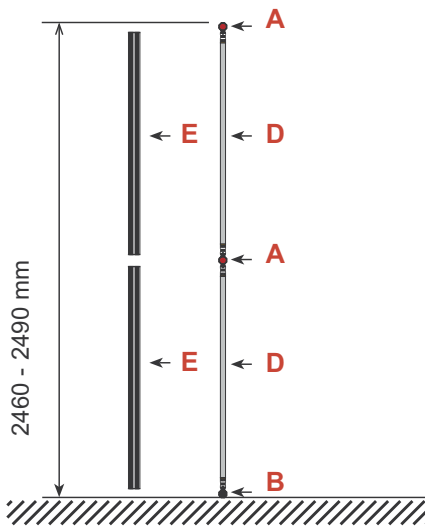

Exhibition unit **Shape D1** 250 cm

D1  Item No. 9111	Panel no.	Quantity	Height (mm)	Width (mm)
	1	2	2455 mm	836 mm
	2	2	2455 mm	807 mm
	4	5	2455 mm	749 mm

Total panels

9

This panels fits into one MB EGO Plastic Hard Case

7031 mm

Add-On component for Graphic Panels

Mag-Tape	45 m
Corner tabs	36 pcs.
Edge stiffener	18 pcs.

Exhibition unit **Shape D1** 250 cm

Side view

Top view

 <p>D1</p> <p>Item No. 9111</p>	Item.	Components	Quantity
	A	Red junction	20 pcs.
	B	Grey junction	10 pcs.
	C	Purple rod	33 pcs.
	D	Black rod	20 pcs.
	E	Black wing	20 pcs.
		Hanger	18 pcs.
		Clicker	18 pcs.