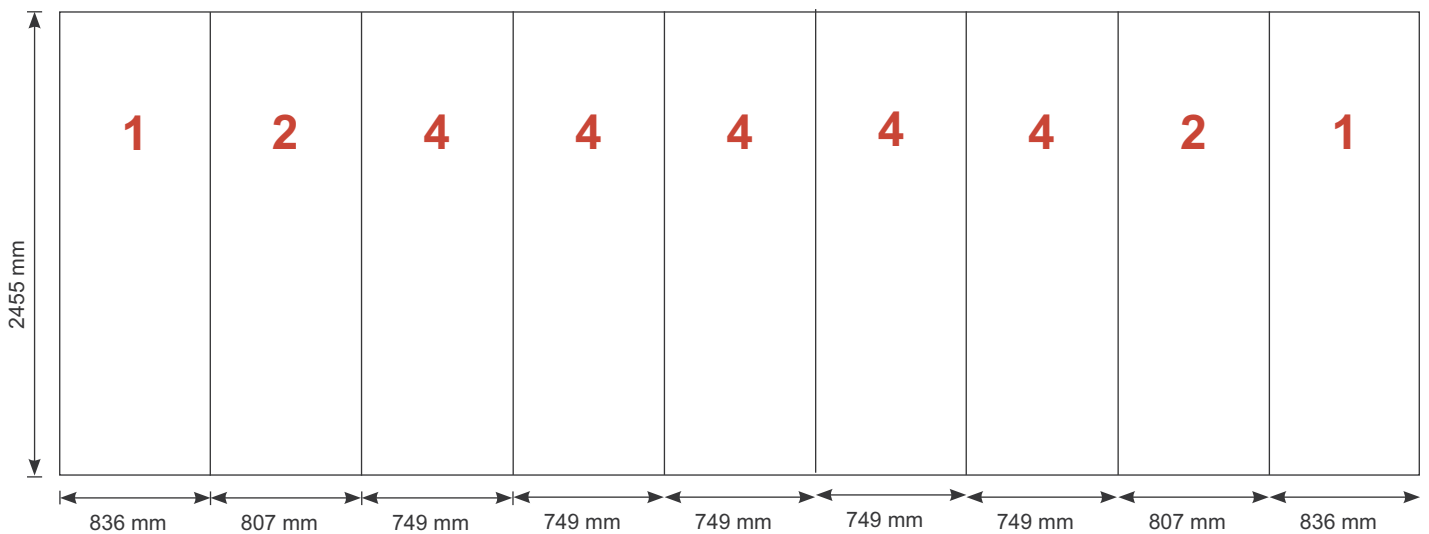

Exhibition unit **Shape D1** 250 cm

D1  Item No. 9111	Panel no.	Quantity	Height (mm)	Width (mm)
	1	2	2455 mm	836 mm
	2	2	2455 mm	807 mm
	4	5	2455 mm	749 mm

Total panels

9

This panels fits into one MB EGO Plastic Hard Case

7031 mm

Add-On component for Graphic Panels

Mag-Tape	45 m
Corner tabs	36 pcs.
Edge stiffener	18 pcs.

Exhibition unit **Shape D1** 250 cm

Side view

Top view

 <p>D1</p> <p>Item No. 9111</p>	Item.	Components	Quantity
	A	Red junction	20 pcs.
	B	Grey junction	10 pcs.
	C	Purple rod	33 pcs.
	D	Black rod	20 pcs.
	E	Black wing	20 pcs.
		Hanger	18 pcs.
		Clicker	18 pcs.