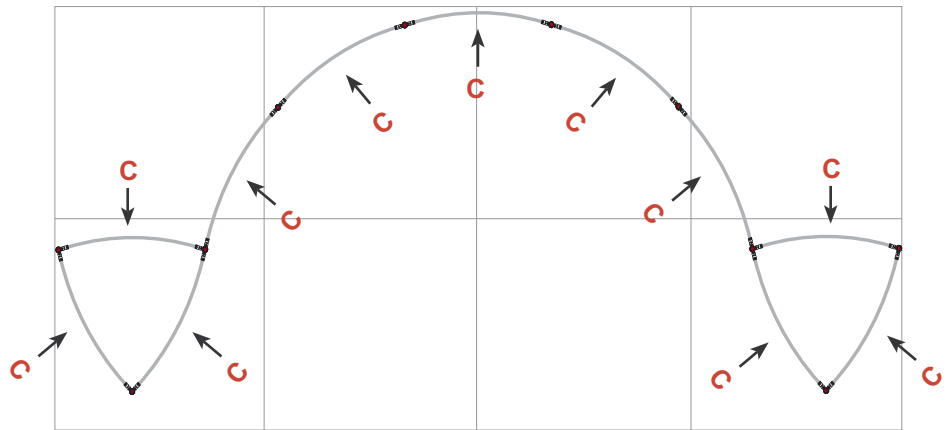

7031 mm

Add-On component for Graphic Panels

Mag-Tape	45 m
Corner tabs	36 pcs.
Edge stiffener	18 pcs.

Exhibition unit **Shape D1** 250 cm

Side view

Top view

 <p>D1</p> <p>Item No. 9111</p>	Item.	Components	Quantity
	A	Red junction	20 pcs.
	B	Grey junction	10 pcs.
	C	Purple rod	33 pcs.
	D	Black rod	20 pcs.
	E	Black wing	20 pcs.
		Hanger	18 pcs.
		Clicker	18 pcs.