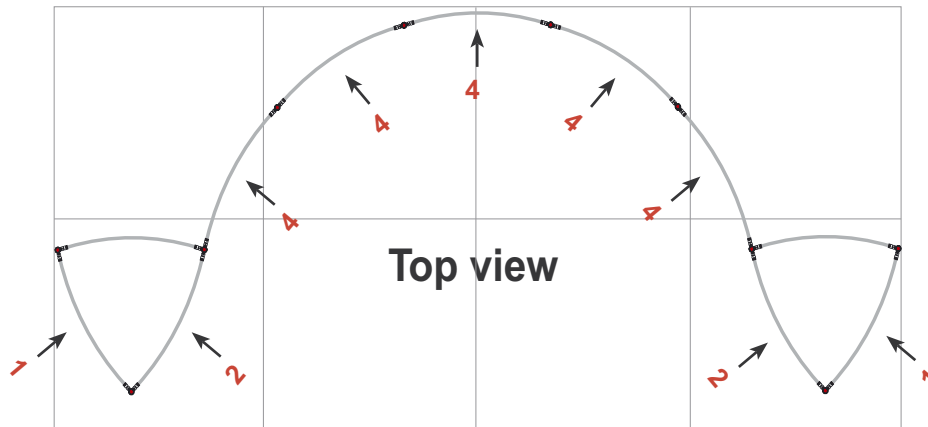

Exhibition unit **Shape D1** 250 cm

D1  Item No. 9111	Panel no.	Quantity	Height (mm)	Width (mm)
	1	2	2455 mm	836 mm
	2	2	2455 mm	807 mm
	4	5	2455 mm	749 mm

Total panels

9

This panels fits into one MB EGO Plastic Hard Case

7031 mm

Add-On component for Graphic Panels

Mag-Tape	45 m
Corner tabs	36 pcs.
Edge stiffener	18 pcs.

Exhibition unit **Shape D1** 250 cm

Side view

Top view

 <p>D1</p> <p>Item No. 9111</p>	Item.	Components	Quantity
	A	Red junction	20 pcs.
	B	Grey junction	10 pcs.
	C	Purple rod	33 pcs.
	D	Black rod	20 pcs.
	E	Black wing	20 pcs.
		Hanger	18 pcs.
		Clicker	18 pcs.