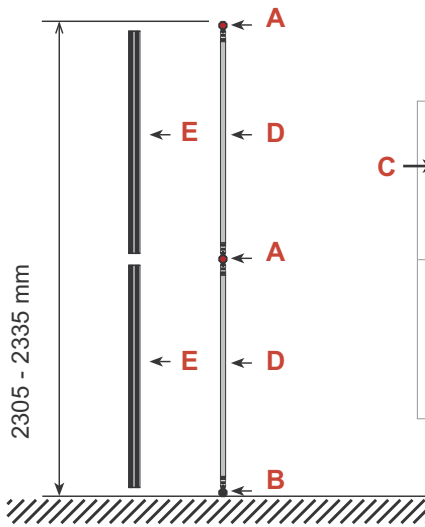

Exhibition unit **Shape D109** 230 cm

Panel no.	Quantity	Height (mm)	Width (mm)
1	2	2280 mm	836 mm
2	2	2280 mm	807 mm
4	4	2280 mm	749 mm
3	2	2280 mm	778 mm

Total panels **10** This panels fits into one MB EGO Plastic Hard Case

Top view

Add-On component for Graphic Panels

Mag-Tape	46 m
Corner tabs	40 pcs.
Edge stiffener	20 pcs.

Exhibition unit **Shape D109** 230 cm

Side view

Top view

 <p>D109</p> <p>Item No. 9124</p>	Item.	Components	Quantity
	A	Red junction	22 pcs.
	B	Grey junction	11 pcs.
	C	Purple rod	36 pcs.
	D	Gold rod	22 pcs.
	E	Gold wing	22 pcs.
		Hanger	20 pcs.
		Clicker	20 pcs.