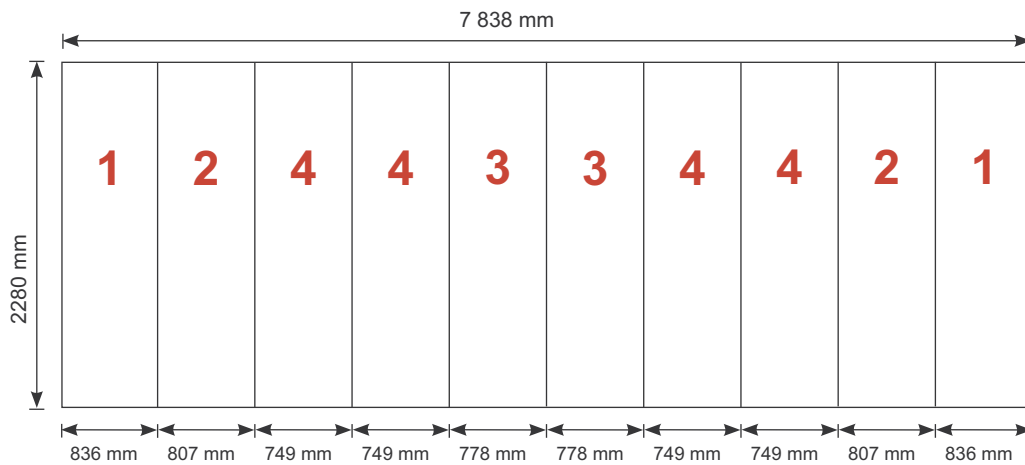

Exhibition unit **Shape D109** 230 cm

Panel no.	Quantity	Height (mm)	Width (mm)
1	2	2280 mm	836 mm
2	2	2280 mm	807 mm
4	4	2280 mm	749 mm
3	2	2280 mm	778 mm

Total panels **10** This panels fits into one MB EGO Plastic Hard Case

Top view

Add-On component for Graphic Panels

Mag-Tape	46 m
Corner tabs	40 pcs.
Edge stiffener	20 pcs.

Exhibition unit **Shape D109** 230 cm

Side view

Top view

 <p>D109</p> <p>Item No. 9124</p>	Item.	Components	Quantity
	A	Red junction	22 pcs.
	B	Grey junction	11 pcs.
	C	Purple rod	36 pcs.
	D	Gold rod	22 pcs.
	E	Gold wing	22 pcs.
		Hanger	20 pcs.
		Clicker	20 pcs.