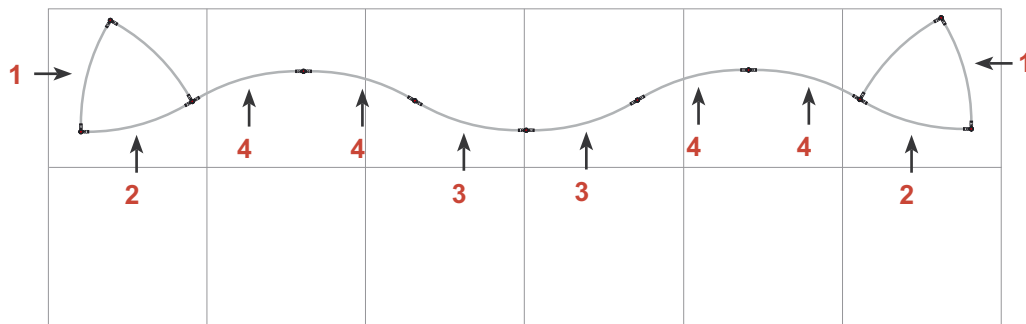

Exhibition unit **Shape D109** 230 cm

Panel no.	Quantity	Height (mm)	Width (mm)
1	2	2280 mm	836 mm
2	2	2280 mm	807 mm
4	4	2280 mm	749 mm
3	2	2280 mm	778 mm

Total panels **10** This panels fits into one MB EGO Plastic Hard Case

Top view

Add-On component for Graphic Panels

Mag-Tape	46 m
Corner tabs	40 pcs.
Edge stiffener	20 pcs.

Exhibition unit **Shape D109** 230 cm

Side view

Top view

 <p>D109</p> <p>Item No. 9124</p>	Item.	Components	Quantity
	A	Red junction	22 pcs.
	B	Grey junction	11 pcs.
	C	Purple rod	36 pcs.
	D	Gold rod	22 pcs.
	E	Gold wing	22 pcs.
		Hanger	20 pcs.
		Clicker	20 pcs.