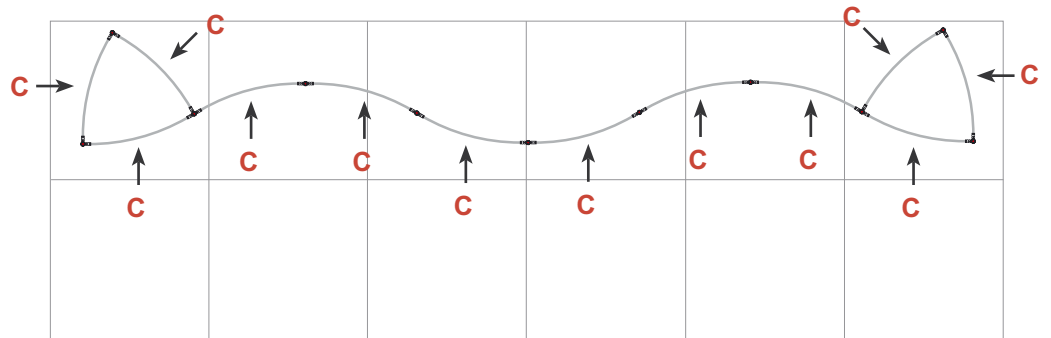

Top view

Add-On component for Graphic Panels

Mag-Tape	46 m
Corner tabs	40 pcs.
Edge stiffener	20 pcs.

Exhibition unit **Shape D109** 230 cm

Side view

Top view

 <p>D109</p> <p>Item No. 9124</p>	Item.	Components	Quantity
	A	Red junction	22 pcs.
	B	Grey junction	11 pcs.
	C	Purple rod	36 pcs.
	D	Gold rod	22 pcs.
	E	Gold wing	22 pcs.
		Hanger	20 pcs.
		Clicker	20 pcs.