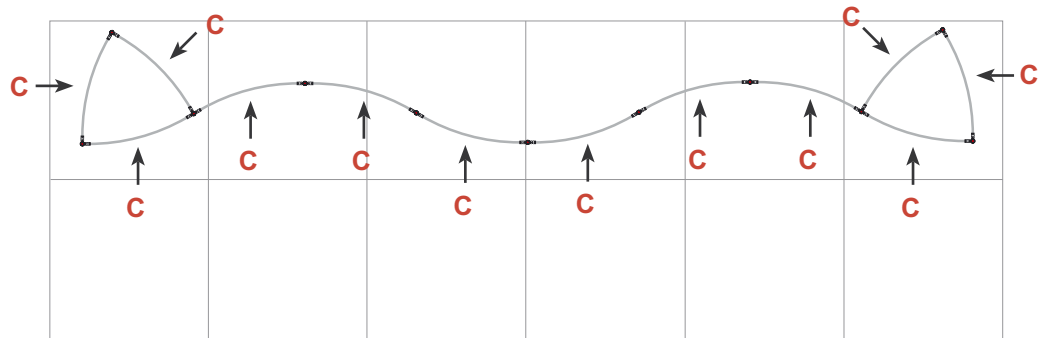

Top view

Add-On component for Graphic Panels	
Mag-Tape	70 m
Corner tabs	40 pcs.
Edge stiffener	20 pcs.

Exhibition unit **Shape D109** 340 cm

Side view

Top view

 <p>D109</p> <p>Item No. 9125</p>	Item.	Components	Quantity
	A	Red junction	33 pcs.
	B	Grey junction	11 pcs.
	C	Purple rod	48 pcs.
	D	Gold rod	33 pcs.
	E	Gold wing	33 pcs.
		Hanger	20 pcs.
		Clicker	20 pcs.