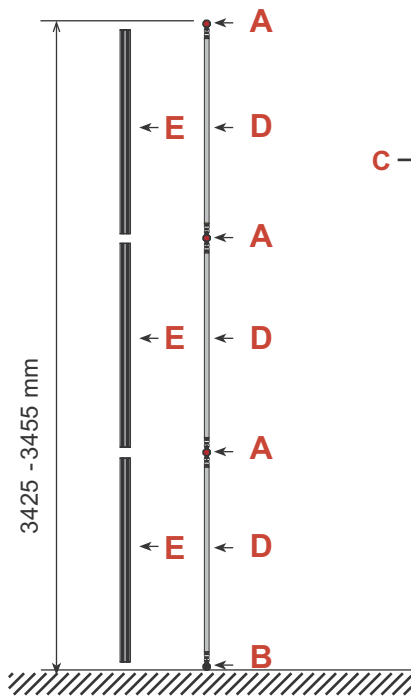

Exhibition unit **Shape D109** 340 cm

 <p>D109 Item No. 9125</p>	Panel no.	Quantity	Height (mm)	Width (mm)
	1	2	3400 mm	836 mm
	2	2	3400 mm	807 mm
	4	4	3400 mm	749 mm
	3	2	3400 mm	778 mm

Total panels 10 This panels fits into one MB EGO Plastic Hard Case

Top view

Add-On component for Graphic Panels	
Mag-Tape	70 m
Corner tabs	40 pcs.
Edge stiffener	20 pcs.

Exhibition unit **Shape D109** 340 cm

Side view

Top view

 <p>D109</p> <p>Item No. 9125</p>	Item.	Components	Quantity
	A	Red junction	33 pcs.
	B	Grey junction	11 pcs.
	C	Purple rod	48 pcs.
	D	Gold rod	33 pcs.
	E	Gold wing	33 pcs.
		Hanger	20 pcs.
		Clicker	20 pcs.