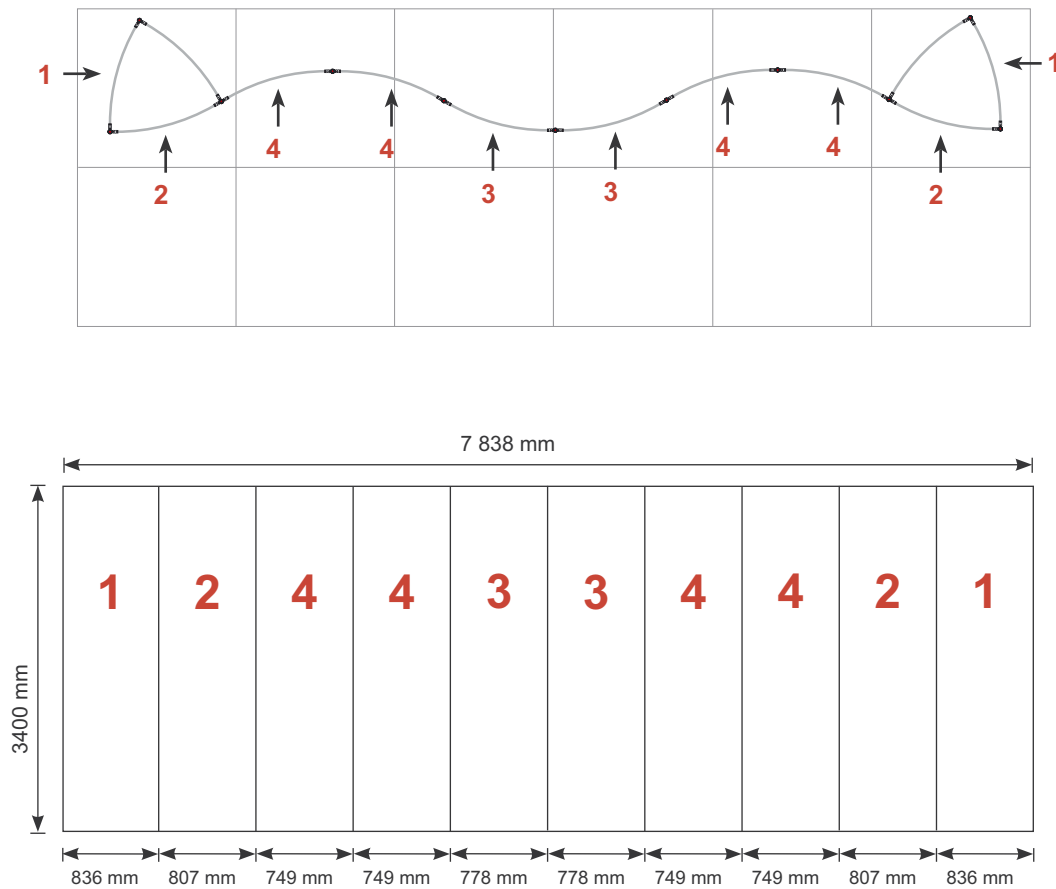

Exhibition unit **Shape D109** 340 cm

 <p>D109 Item No. 9125</p>	Panel no.	Quantity	Height (mm)	Width (mm)
	1	2	3400 mm	836 mm
	2	2	3400 mm	807 mm
	4	4	3400 mm	749 mm
	3	2	3400 mm	778 mm

Total panels 10 This panels fits into one MB EGO Plastic Hard Case

Top view

Add-On component for Graphic Panels	
Mag-Tape	70 m
Corner tabs	40 pcs.
Edge stiffener	20 pcs.

Exhibition unit **Shape D109** 340 cm

Side view

Top view

 <p>D109</p> <p>Item No. 9125</p>	Item.	Components	Quantity
	A	Red junction	33 pcs.
	B	Grey junction	11 pcs.
	C	Purple rod	48 pcs.
	D	Gold rod	33 pcs.
	E	Gold wing	33 pcs.
		Hanger	20 pcs.
		Clicker	20 pcs.