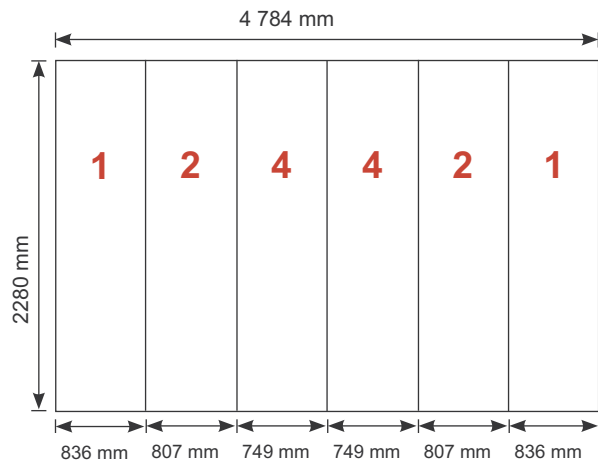

## Exhibition unit **Shape D110** 230 cm

Panel no.	Quantity	Height (mm)	Width (mm)
<b>1</b>	2	2280 mm	836 mm
<b>2</b>	2	2280 mm	807 mm
<b>4</b>	2	2280 mm	749 mm

**Total panels 6** This panels fits into one MB EGO Plastic Hard Case

Add-On component for Graphic Panels	
Mag-Tape	28 m
Corner tabs	24 pcs.
Edge stiffener	12 pcs.

## Exhibition unit **Shape D110** 230 cm

<p><b>D110</b></p>  <p>Item No. 9126</p>	Item.	Components	Quantity
	<b>A</b>	Red junction	14 pcs.
	<b>B</b>	Grey junction	7 pcs.
	<b>C</b>	Purple rod	24 pcs.
	<b>D</b>	Gold rod	14 pcs.
	<b>E</b>	Gold wing	14 pcs.
		Hanger	12 pcs.
		Clicker	12 pcs.