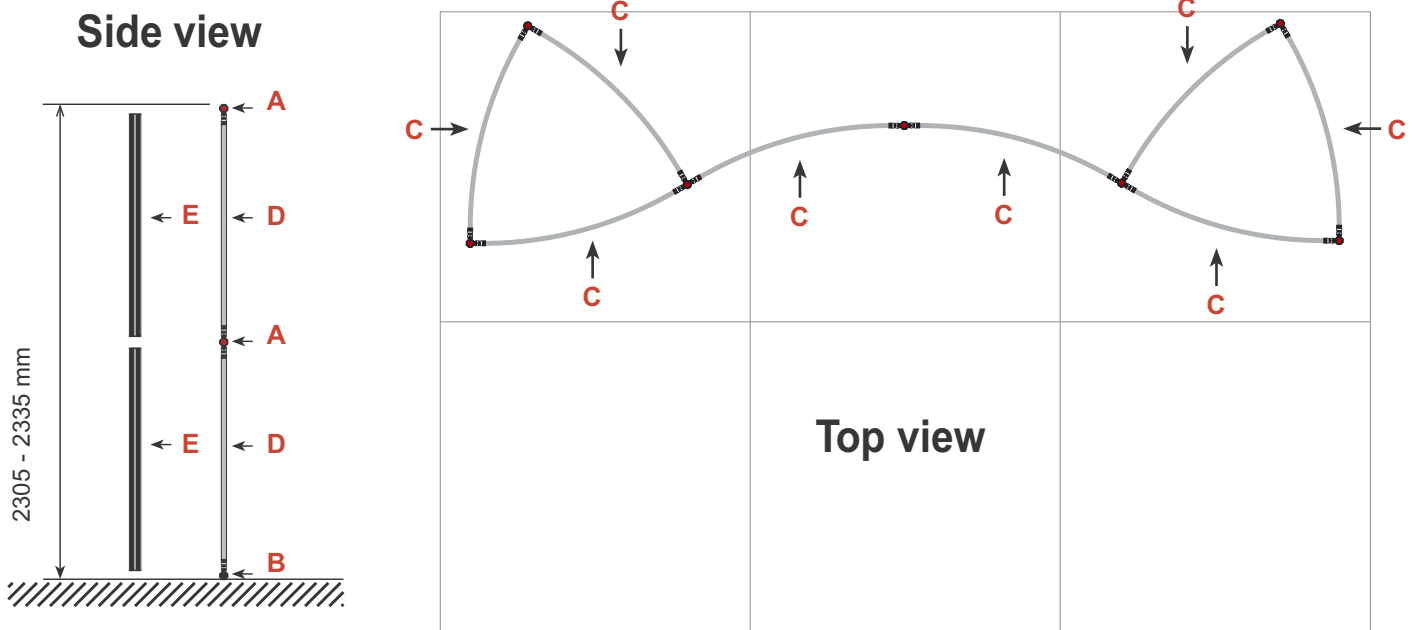

## Exhibition unit **Shape D110** 230 cm

Panel no.	Quantity	Height (mm)	Width (mm)
<b>1</b>	2	2280 mm	836 mm
<b>2</b>	2	2280 mm	807 mm
<b>4</b>	2	2280 mm	749 mm

**Total panels 6** This panels fits into one MB EGO Plastic Hard Case

Add-On component for Graphic Panels	
Mag-Tape	28 m
Corner tabs	24 pcs.
Edge stiffener	12 pcs.

## Exhibition unit **Shape D110** 230 cm

<p><b>D110</b></p>  <p>Item No. 9126</p>	Item.	Components	Quantity
	<b>A</b>	Red junction	14 pcs.
	<b>B</b>	Grey junction	7 pcs.
	<b>C</b>	Purple rod	24 pcs.
	<b>D</b>	Gold rod	14 pcs.
	<b>E</b>	Gold wing	14 pcs.
		Hanger	12 pcs.
		Clicker	12 pcs.