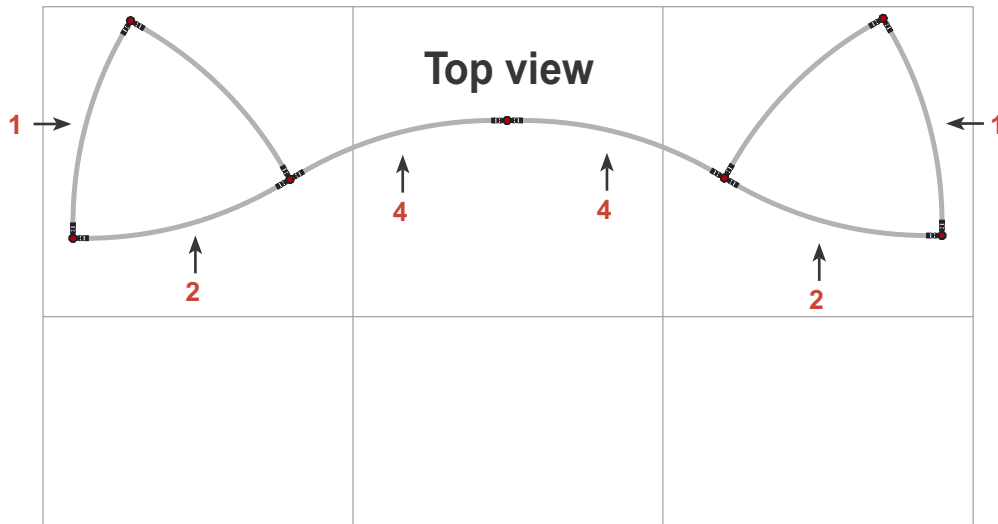

## Exhibition unit **Shape D110** 230 cm

Panel no.	Quantity	Height (mm)	Width (mm)
<b>1</b>	2	2280 mm	836 mm
<b>2</b>	2	2280 mm	807 mm
<b>4</b>	2	2280 mm	749 mm

**Total panels 6** This panels fits into one MB EGO Plastic Hard Case

## Exhibition unit **Shape D110** 230 cm

<p><b>D110</b></p>  <p>Item No. 9126</p>	Item.	Components	Quantity
	<b>A</b>	Red junction	14 pcs.
	<b>B</b>	Grey junction	7 pcs.
	<b>C</b>	Purple rod	24 pcs.
	<b>D</b>	Gold rod	14 pcs.
	<b>E</b>	Gold wing	14 pcs.
		Hanger	12 pcs.
		Clicker	12 pcs.