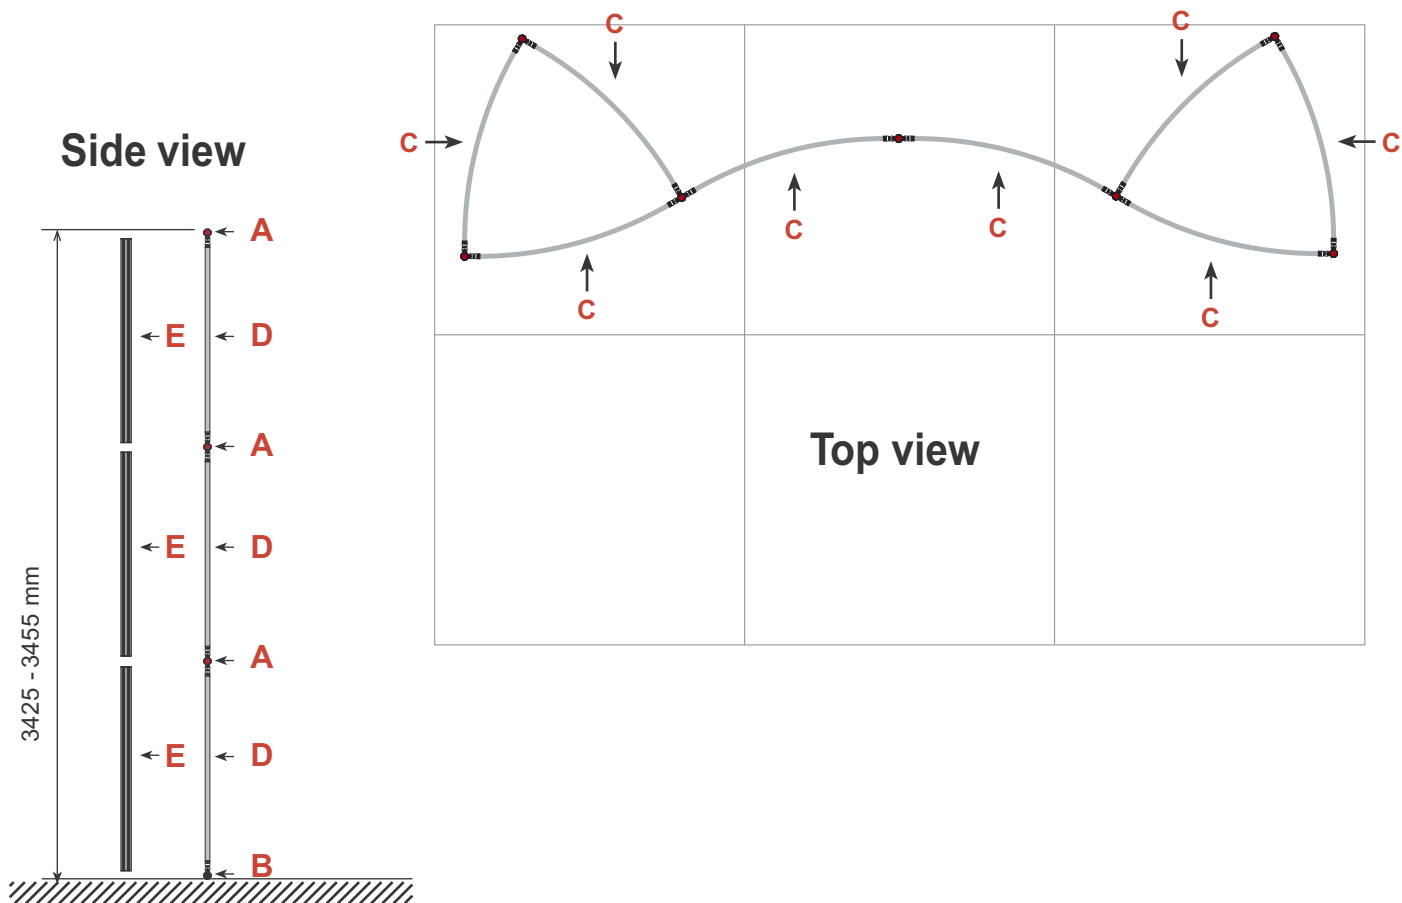

Exhibition unit **Shape D110** 340 cm

 <p>D110 Item No. 9127</p>	Panel no.	Quantity	Height (mm)	Width (mm)
	1	2	3400 mm	836 mm
	2	2	3400 mm	807 mm
	4	2	3400 mm	749 mm

Total panels

6

This panels fits into one MB EGO Plastic Hard Case

Add-On component for Graphic Panels	
Mag-Tape	41 m
Corner tabs	24 pcs.
Edge stiffener	12 pcs.

Exhibition unit **Shape D110** 340 cm

 <p>D110</p> <p>Item No. 9127</p>	Item.	Components	Quantity
	A	Red junction	21 pcs.
B	Grey junction	7 pcs.	
C	Purple rod	32 pcs.	
D	Gold rod	21 pcs.	
E	Gold wing	21 pcs.	
	Hanger	12 pcs.	
	Clicker	12 pcs.	