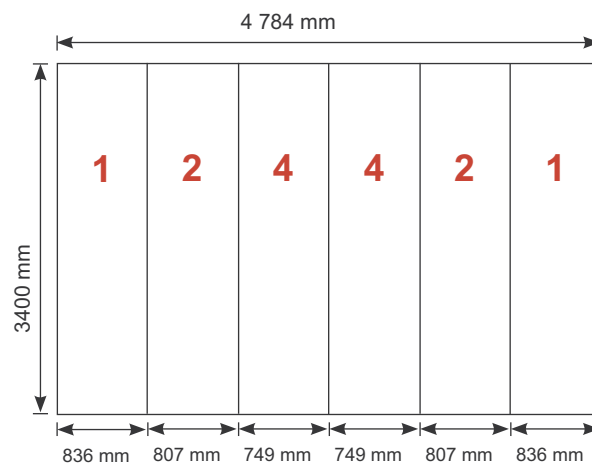

Exhibition unit **Shape D110** 340 cm

 <p>D110 Item No. 9127</p>	Panel no.	Quantity	Height (mm)	Width (mm)
	1	2	3400 mm	836 mm
	2	2	3400 mm	807 mm
	4	2	3400 mm	749 mm

Total panels

6

This panels fits into one MB EGO Plastic Hard Case

Add-On component for Graphic Panels	
Mag-Tape	41 m
Corner tabs	24 pcs.
Edge stiffener	12 pcs.

Exhibition unit **Shape D110** 340 cm

 <p>D110</p> <p>Item No. 9127</p>	Item.	Components	Quantity
	A	Red junction	21 pcs.
B	Grey junction	7 pcs.	
C	Purple rod	32 pcs.	
D	Gold rod	21 pcs.	
E	Gold wing	21 pcs.	
	Hanger	12 pcs.	
	Clicker	12 pcs.	