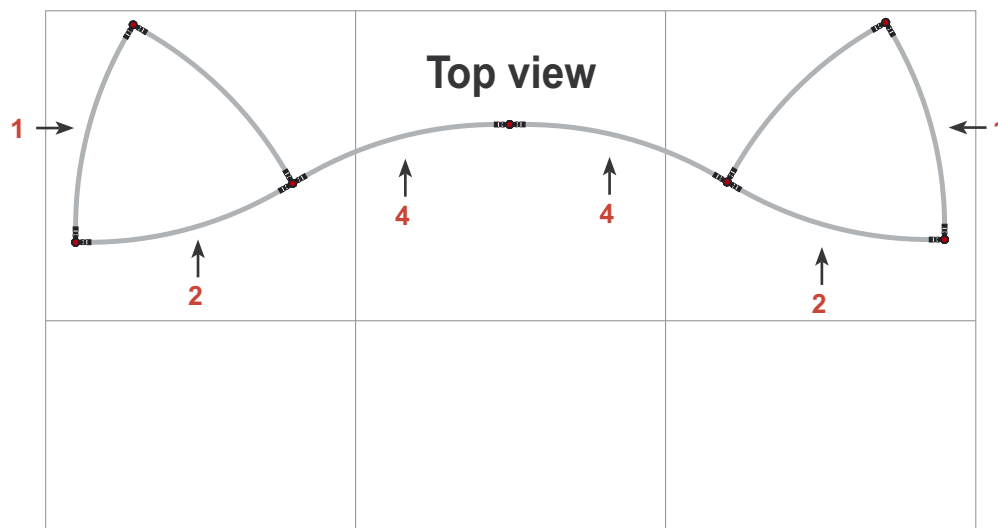

Exhibition unit **Shape D110** 340 cm

 <p>D110 Item No. 9127</p>	Panel no.	Quantity	Height (mm)	Width (mm)
	1	2	3400 mm	836 mm
	2	2	3400 mm	807 mm
	4	2	3400 mm	749 mm

Total panels

6

This panels fits into one MB EGO Plastic Hard Case

Add-On component for Graphic Panels	
Mag-Tape	41 m
Corner tabs	24 pcs.
Edge stiffener	12 pcs.

Exhibition unit **Shape D110** 340 cm

 <p>D110</p> <p>Item No. 9127</p>	Item.	Components	Quantity
	A	Red junction	21 pcs.
B	Grey junction	7 pcs.	
C	Purple rod	32 pcs.	
D	Gold rod	21 pcs.	
E	Gold wing	21 pcs.	
	Hanger	12 pcs.	
	Clicker	12 pcs.	