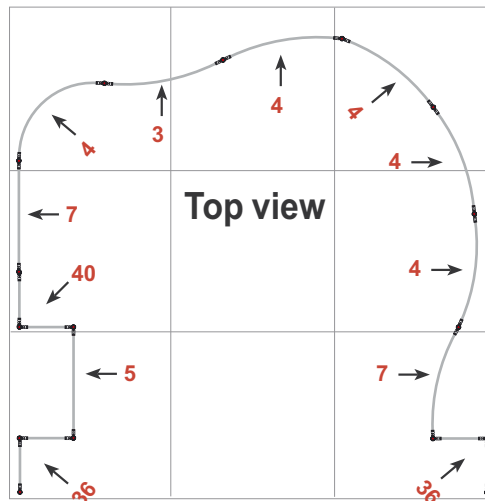

Exhibition unit **Shape D125** 250 cm

Item No. 9110

Panel no.	Quantity	Height (mm)	Width (mm)
36	2	2455 mm	600 mm
5	1	2455 mm	744 mm
40	1	2455 mm	571 mm
7	2	2455 mm	684 mm
4	5	2455 mm	749 mm
3	1	2455 mm	778 mm

Total panels

12

This panels fits into one MB EGO Plastic Hard Case

8529 mm

Add-On component for Graphic Panels	
Mag-Tape	60 m
Corner tabs	48 pcs.
Edge stiffener	24 pcs.

Exhibition unit **Shape D125** 250 cm

Item.	Components	Quantity
A	Red junction	32 pcs.
B	Grey junction	16 pcs.
C	Purple rod	18 pcs.
D	Brown rod	3 pcs.
E	Pink rod	6 pcs.
F	Green rod	18 pcs.
G	Black rod	32 pcs.
H	Black wing	26 pcs.
	Hanger	24 pcs.
	Clicker	24 pcs.