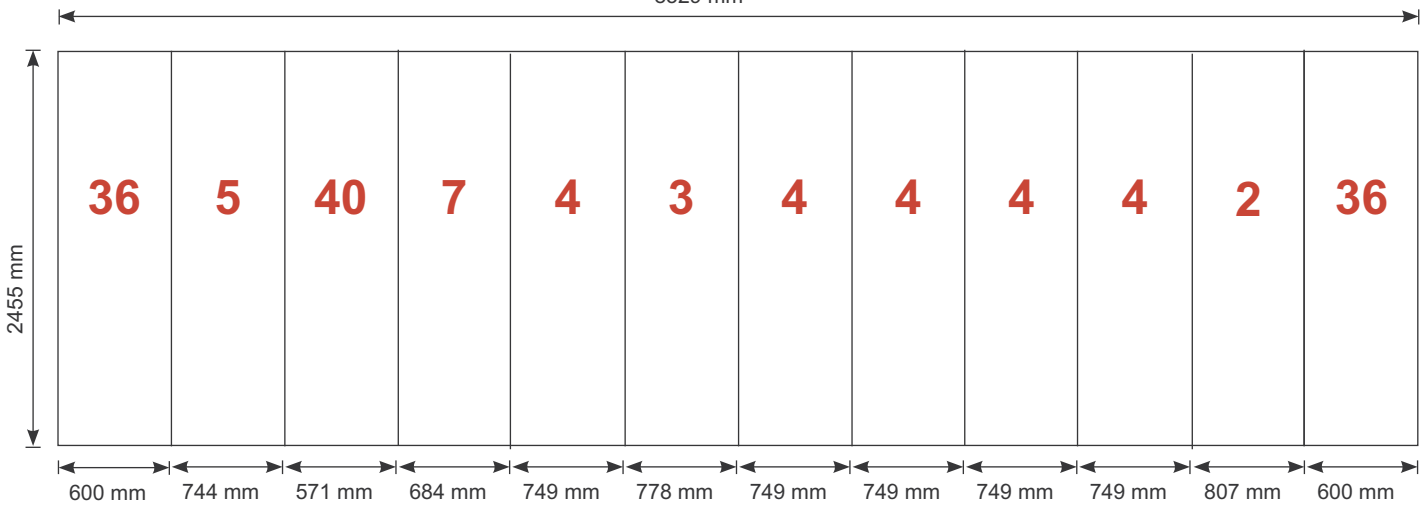

Exhibition unit **Shape D125** 250 cm

Item No. 9110

Panel no.	Quantity	Height (mm)	Width (mm)
36	2	2455 mm	600 mm
5	1	2455 mm	744 mm
40	1	2455 mm	571 mm
7	2	2455 mm	684 mm
4	5	2455 mm	749 mm
3	1	2455 mm	778 mm

Total panels

12

This panels fits into one MB EGO Plastic Hard Case

8529 mm

Add-On component for Graphic Panels	
Mag-Tape	60 m
Corner tabs	48 pcs.
Edge stiffener	24 pcs.

Exhibition unit **Shape D125** 250 cm

Item.	Components	Quantity
A	Red junction	32 pcs.
B	Grey junction	16 pcs.
C	Purple rod	18 pcs.
D	Brown rod	3 pcs.
E	Pink rod	6 pcs.
F	Green rod	18 pcs.
G	Black rod	32 pcs.
H	Black wing	26 pcs.
	Hanger	24 pcs.
	Clicker	24 pcs.