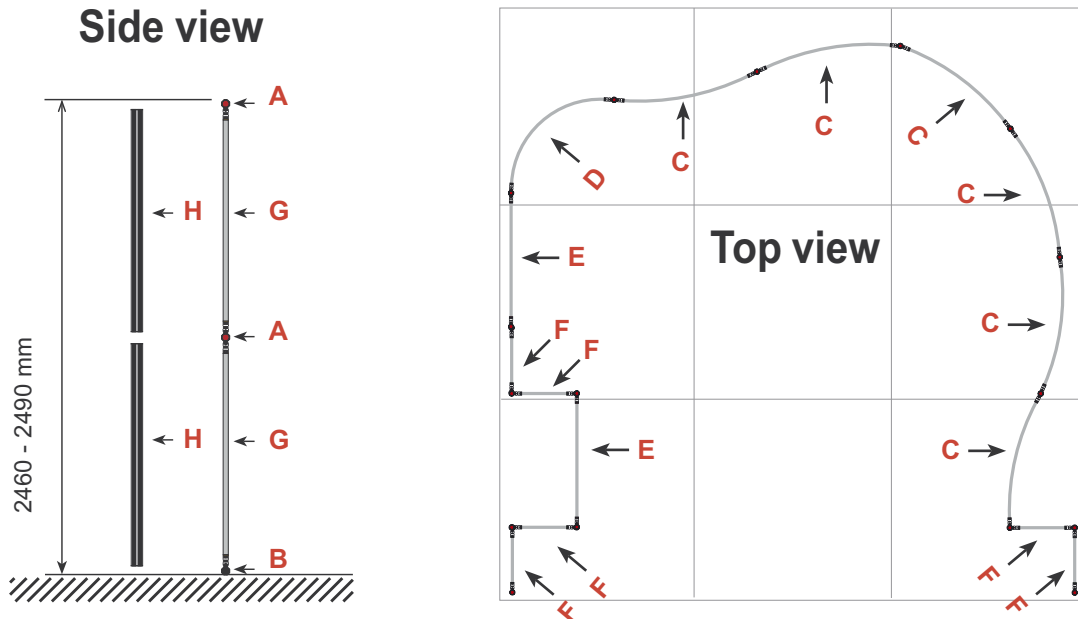

Exhibition unit **Shape D125** 250 cm

Item No. 9110

Panel no.	Quantity	Height (mm)	Width (mm)
36	2	2455 mm	600 mm
5	1	2455 mm	744 mm
40	1	2455 mm	571 mm
7	2	2455 mm	684 mm
4	5	2455 mm	749 mm
3	1	2455 mm	778 mm

Total panels

12

This panels fits into one MB EGO Plastic Hard Case

8529 mm

Add-On component for Graphic Panels	
Mag-Tape	60 m
Corner tabs	48 pcs.
Edge stiffener	24 pcs.

Exhibition unit **Shape D125** 250 cm

Item.	Components	Quantity
A	Red junction	32 pcs.
B	Grey junction	16 pcs.
C	Purple rod	18 pcs.
D	Brown rod	3 pcs.
E	Pink rod	6 pcs.
F	Green rod	18 pcs.
G	Black rod	32 pcs.
H	Black wing	26 pcs.
	Hanger	24 pcs.
	Clicker	24 pcs.