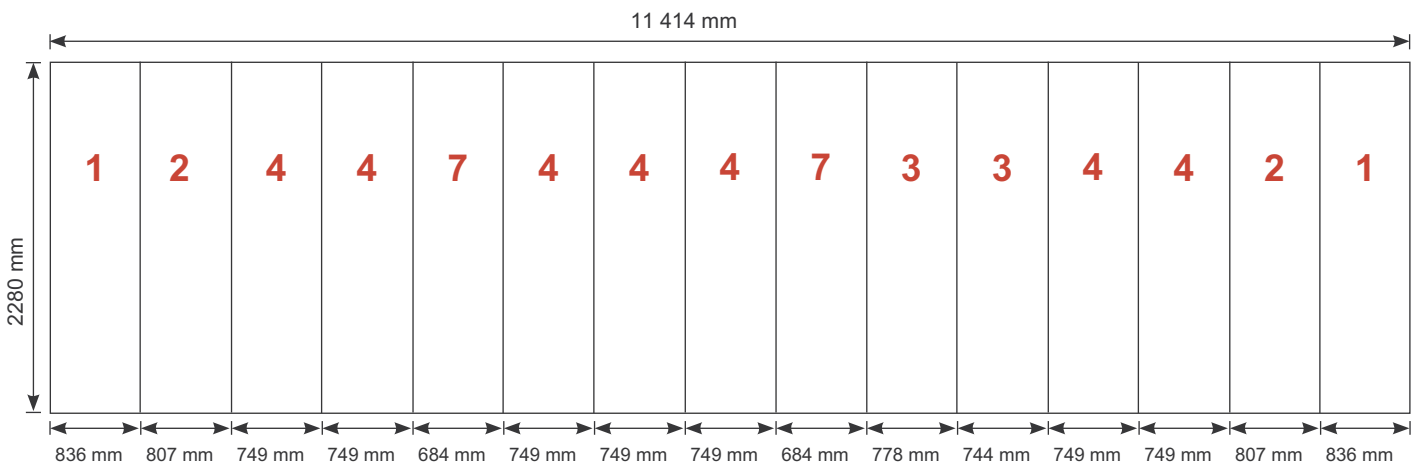

## Exhibition unit **Shape D128** 230 cm

Panel no.	Quantity	Height (mm)	Width (mm)
<b>1</b>	2	2280 mm	836 mm
<b>2</b>	2	2280 mm	807 mm
<b>4</b>	7	2280 mm	749 mm
<b>7</b>	2	2280 mm	684 mm
<b>3</b>	2	2280 mm	778 mm

**Total panels 15** This panels fits into one MB EGO Plastic Hard Case

Add-On component for Graphic Panels	
Mag-Tape	69 m
Corner tabs	60 pcs.
Edge stiffener	30 pcs.

## Exhibition unit **Shape D128** 230 cm

Item.	Components	Quantity
<b>A</b>	Red junction	32 pcs.
<b>B</b>	Grey junction	16 pcs.
<b>C</b>	Purple rod	45 pcs.
<b>D</b>	Pink rod	6 pcs.
<b>E</b>	Gold rod	32 pcs.
<b>F</b>	Gold wing	32 pcs.
	Hanger	30 pcs.
	Clicker	30 pcs.