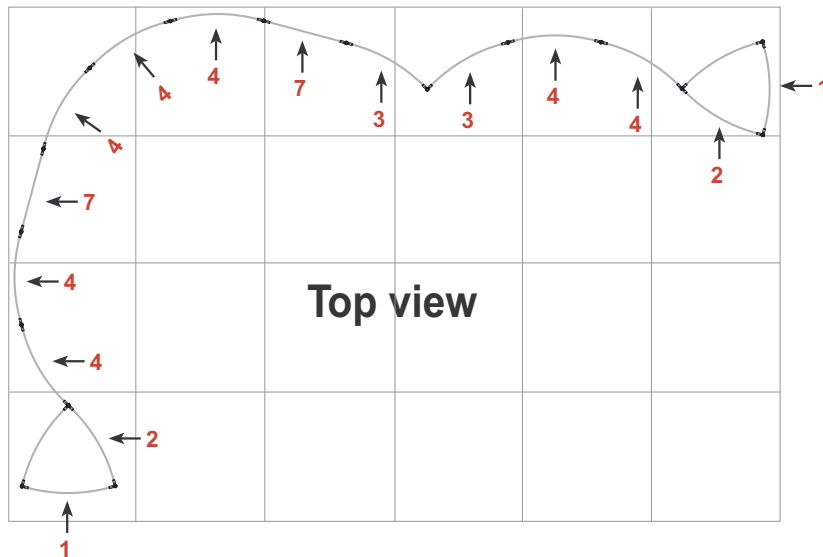

## Exhibition unit **Shape D128** 230 cm

Panel no.	Quantity	Height (mm)	Width (mm)
<b>1</b>	2	2280 mm	836 mm
<b>2</b>	2	2280 mm	807 mm
<b>4</b>	7	2280 mm	749 mm
<b>7</b>	2	2280 mm	684 mm
<b>3</b>	2	2280 mm	778 mm

**Total panels 15** This panels fits into one MB EGO Plastic Hard Case

Add-On component for Graphic Panels	
Mag-Tape	69 m
Corner tabs	60 pcs.
Edge stiffener	30 pcs.

## Exhibition unit **Shape D128** 230 cm

Item.	Components	Quantity
<b>A</b>	Red junction	32 pcs.
<b>B</b>	Grey junction	16 pcs.
<b>C</b>	Purple rod	45 pcs.
<b>D</b>	Pink rod	6 pcs.
<b>E</b>	Gold rod	32 pcs.
<b>F</b>	Gold wing	32 pcs.
	Hanger	30 pcs.
	Clicker	30 pcs.