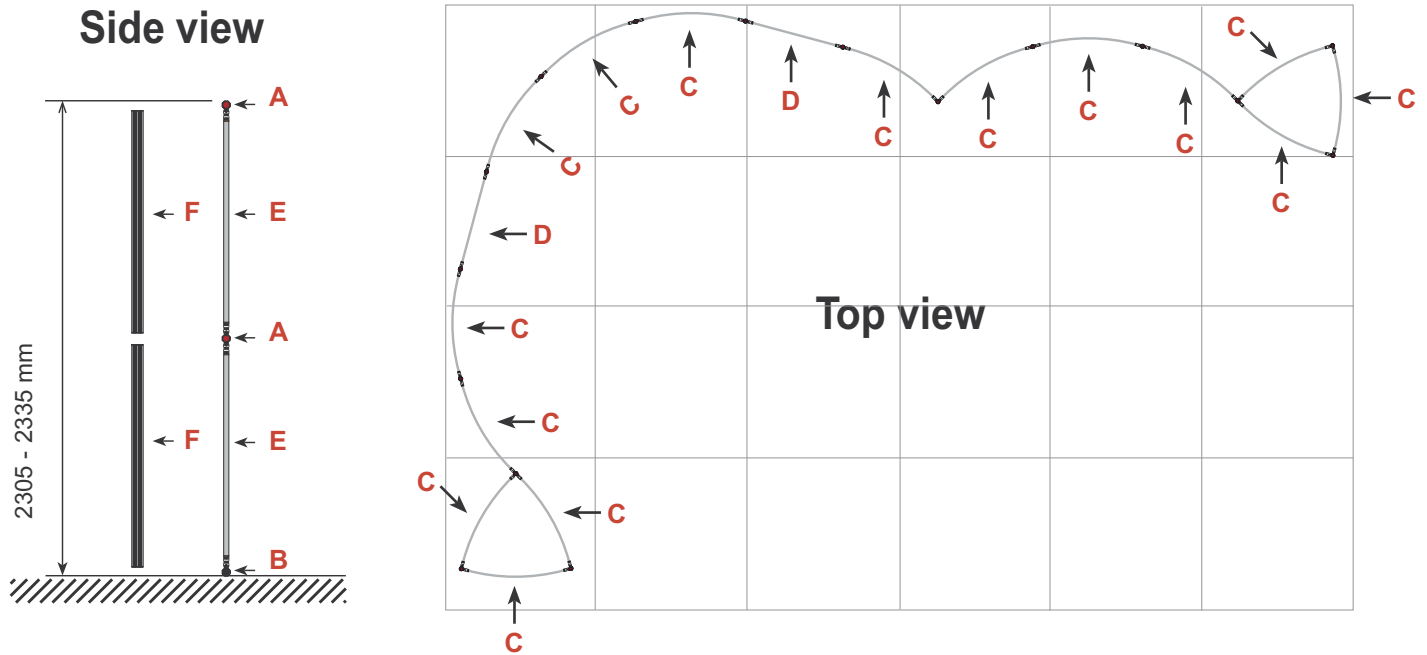

## Exhibition unit **Shape D128** 230 cm

Panel no.	Quantity	Height (mm)	Width (mm)
<b>1</b>	2	2280 mm	836 mm
<b>2</b>	2	2280 mm	807 mm
<b>4</b>	7	2280 mm	749 mm
<b>7</b>	2	2280 mm	684 mm
<b>3</b>	2	2280 mm	778 mm

**Total panels 15** This panels fits into one MB EGO Plastic Hard Case

Add-On component for Graphic Panels	
Mag-Tape	69 m
Corner tabs	60 pcs.
Edge stiffener	30 pcs.

## Exhibition unit **Shape D128** 230 cm

Item.	Components	Quantity
<b>A</b>	Red junction	32 pcs.
<b>B</b>	Grey junction	16 pcs.
<b>C</b>	Purple rod	45 pcs.
<b>D</b>	Pink rod	6 pcs.
<b>E</b>	Gold rod	32 pcs.
<b>F</b>	Gold wing	32 pcs.
	Hanger	30 pcs.
	Clicker	30 pcs.