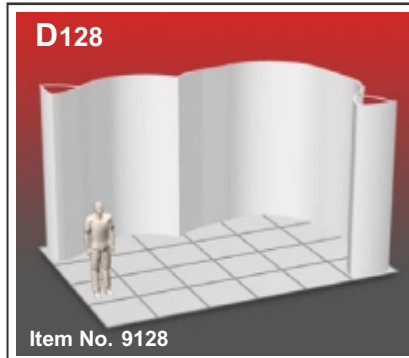

## Exhibition unit **Shape D128** 230 cm

Panel no.	Quantity	Height (mm)	Width (mm)
<b>1</b>	2	2280 mm	836 mm
<b>2</b>	2	2280 mm	807 mm
<b>4</b>	7	2280 mm	749 mm
<b>7</b>	2	2280 mm	684 mm
<b>3</b>	2	2280 mm	778 mm

**Total panels 15** This panels fits into one MB EGO Plastic Hard Case

Add-On component for Graphic Panels	
Mag-Tape	69 m
Corner tabs	60 pcs.
Edge stiffener	30 pcs.

## Exhibition unit **Shape D128** 230 cm

Item.	Components	Quantity
<b>A</b>	Red junction	32 pcs.
<b>B</b>	Grey junction	16 pcs.
<b>C</b>	Purple rod	45 pcs.
<b>D</b>	Pink rod	6 pcs.
<b>E</b>	Gold rod	32 pcs.
<b>F</b>	Gold wing	32 pcs.
	Hanger	30 pcs.
	Clicker	30 pcs.