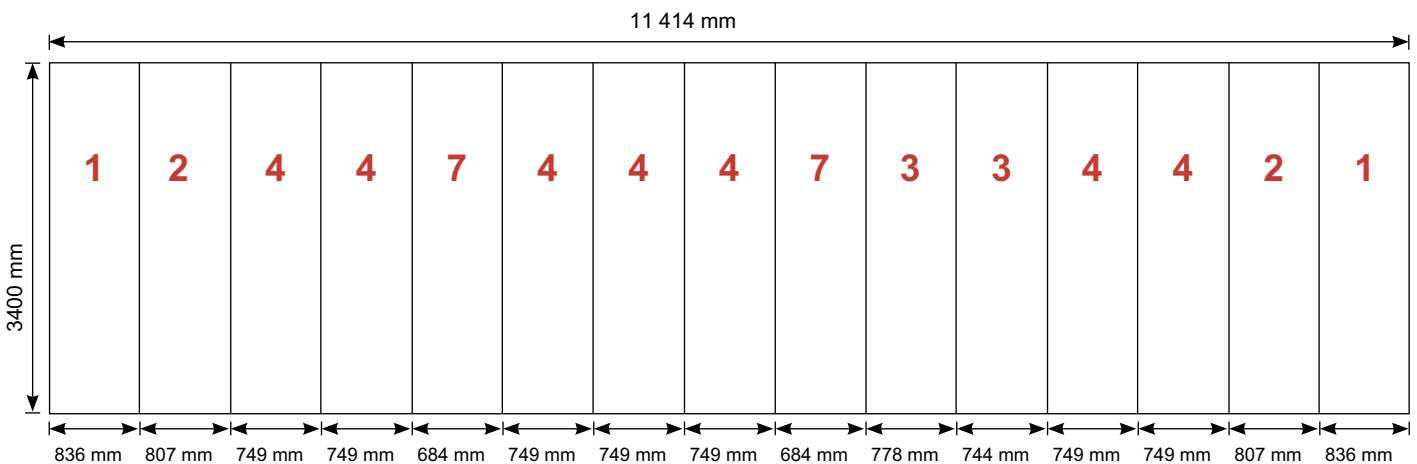

Exhibition unit **Shape D128** 340 cm

| Panel no. | Quantity | Height (mm) | Width (mm) |
|-----------|----------|-------------|------------|
| 1 | 2 | 3400 mm | 836 mm |
| 2 | 2 | 3400 mm | 807 mm |
| 4 | 7 | 3400 mm | 749 mm |
| 7 | 2 | 3400 mm | 684 mm |
| 3 | 2 | 3400 mm | 778 mm |

Total panels

15

This panels fits into one MB EGO Plastic Hard Case

Add-On component for Graphic Panels

| | |
|----------------|---------|
| Mag-Tape | 102 m |
| Corner tabs | 60 pcs. |
| Edge stiffener | 30 pcs. |

Exhibition unit **Shape D128** 340 cm

| Item. | Components | Quantity |
|----------|---------------|----------|
| A | Red junction | 48 pcs. |
| B | Grey junction | 16 pcs. |
| C | Purple rod | 60 pcs. |
| D | Pink rod | 8 pcs. |
| E | Gold rod | 48 pcs. |
| F | Gold wing | 48 pcs. |
| | Hanger | 30 pcs. |
| | Clicker | 30 pcs. |
| | | |
| | | |