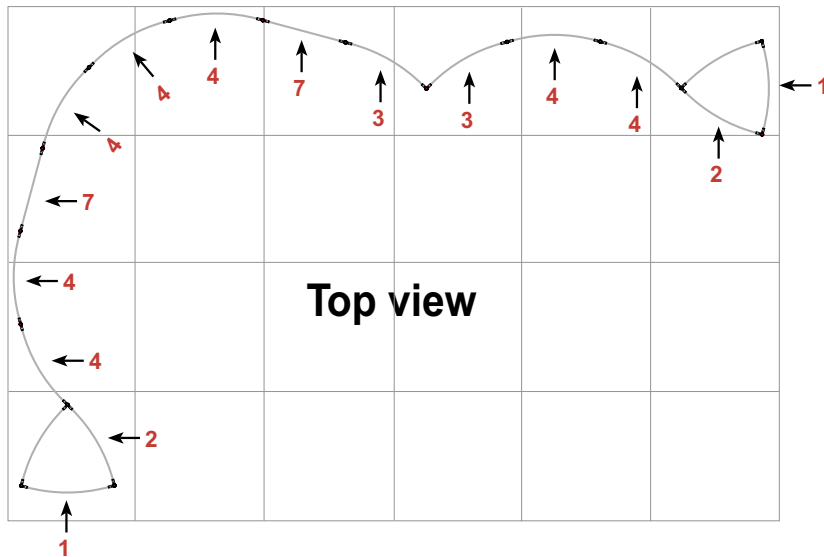

Exhibition unit **Shape D128** 340 cm

| Panel no. | Quantity | Height (mm) | Width (mm) |
|-----------|----------|-------------|------------|
| 1 | 2 | 3400 mm | 836 mm |
| 2 | 2 | 3400 mm | 807 mm |
| 4 | 7 | 3400 mm | 749 mm |
| 7 | 2 | 3400 mm | 684 mm |
| 3 | 2 | 3400 mm | 778 mm |

Total panels

15

This panels fits into one MB EGO Plastic Hard Case

Add-On component for Graphic Panels

| | |
|----------------|---------|
| Mag-Tape | 102 m |
| Corner tabs | 60 pcs. |
| Edge stiffener | 30 pcs. |

Exhibition unit **Shape D128** 340 cm

| Item. | Components | Quantity |
|----------|---------------|----------|
| A | Red junction | 48 pcs. |
| B | Grey junction | 16 pcs. |
| C | Purple rod | 60 pcs. |
| D | Pink rod | 8 pcs. |
| E | Gold rod | 48 pcs. |
| F | Gold wing | 48 pcs. |
| | Hanger | 30 pcs. |
| | Clicker | 30 pcs. |
| | | |
| | | |