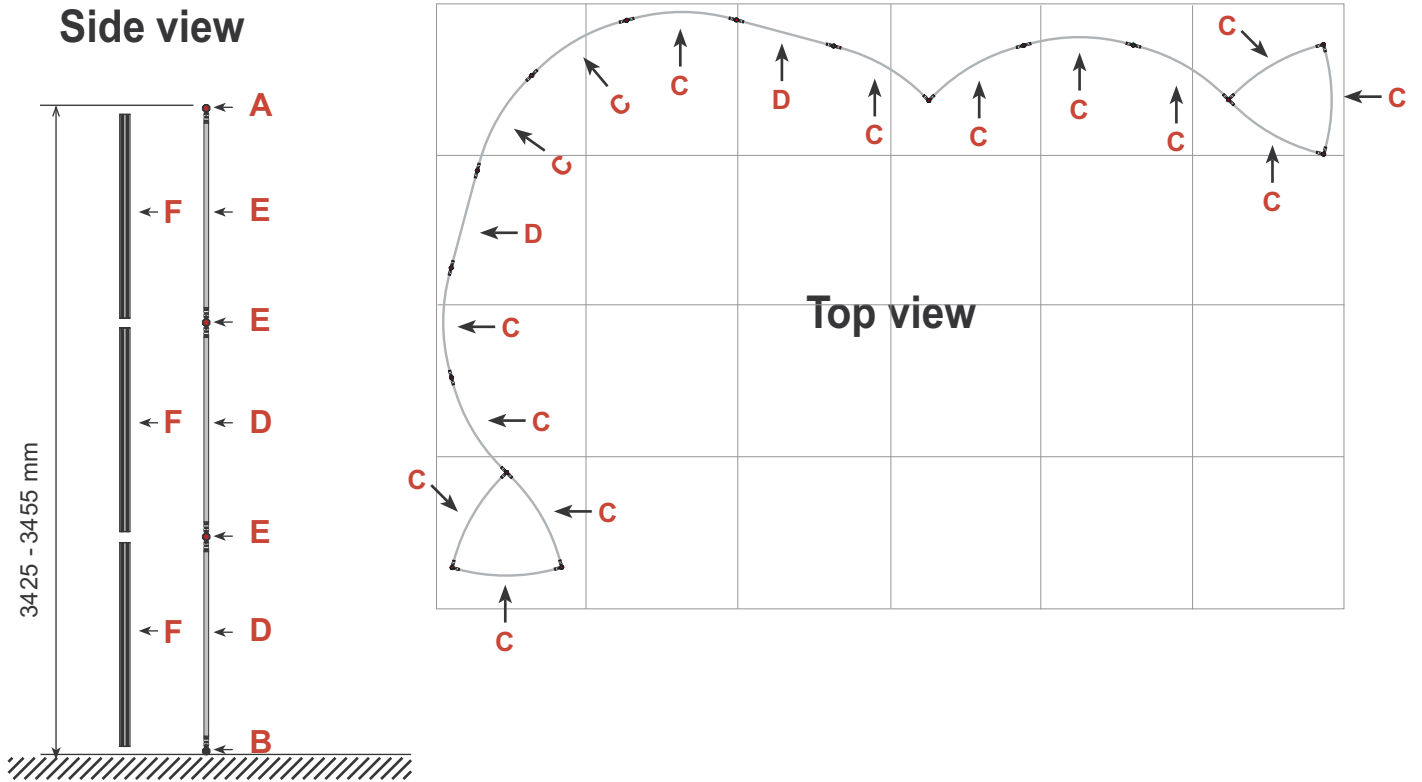

Exhibition unit **Shape D128** 340 cm

| Panel no. | Quantity | Height (mm) | Width (mm) |
|-----------|----------|-------------|------------|
| 1 | 2 | 3400 mm | 836 mm |
| 2 | 2 | 3400 mm | 807 mm |
| 4 | 7 | 3400 mm | 749 mm |
| 7 | 2 | 3400 mm | 684 mm |
| 3 | 2 | 3400 mm | 778 mm |

Exhibition unit **Shape D128** 340 cm

| Item. | Components | Quantity |
|----------|---------------|----------|
| A | Red junction | 48 pcs. |
| B | Grey junction | 16 pcs. |
| C | Purple rod | 60 pcs. |
| D | Pink rod | 8 pcs. |
| E | Gold rod | 48 pcs. |
| F | Gold wing | 48 pcs. |
| | Hanger | 30 pcs. |
| | Clicker | 30 pcs. |
| | | |
| | | |