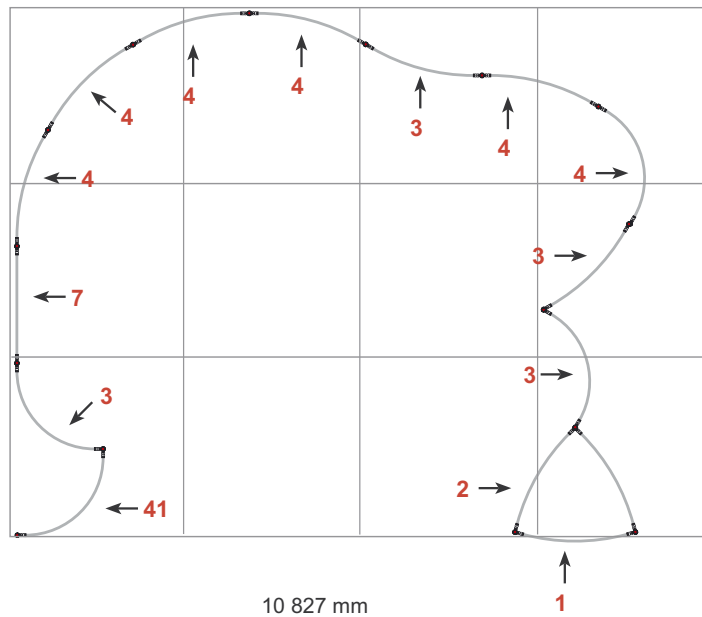

## Exhibition unit **Shape D132** 250 cm

 <p><b>D132</b> Item No. 9112</p>	Panel no.	Quantity	Height (mm)	Width (mm)
	<b>41</b>	1	2455 mm	894 mm
	<b>3</b>	4	2455 mm	778 mm
	<b>7</b>	1	2455 mm	684 mm
	<b>4</b>	6	2455 mm	749 mm
	<b>2</b>	1	2455 mm	807 mm
	<b>1</b>	1	2455 mm	836 mm
<b>Total panels</b>		<b>14</b>	This panels fits into one MB EGO Plastic Hard Case	

Add-On component for Graphic Panels	
Mag-Tape	00 m
Corner tabs	00 pcs.
Edge stiffener	00 pcs.

## Exhibition unit **Shape D132** 250 cm

Side view

 <p><b>D132</b></p> <p>Item No. 9112</p>	Item.	Components	Quantity
	<b>A</b>	Red junction	30 pcs.
<b>B</b>	Grey junction	15 pcs.	
<b>C</b>	Purple rod	30 pcs.	
<b>D</b>	Brown rod	12 pcs.	
<b>E</b>	Pink rod	3 pcs.	
<b>F</b>	Black rod	30 pcs.	
<b>G</b>	Black wing	30 pcs.	
	Hanger	28 pcs.	
	Clicker	28 pcs.	