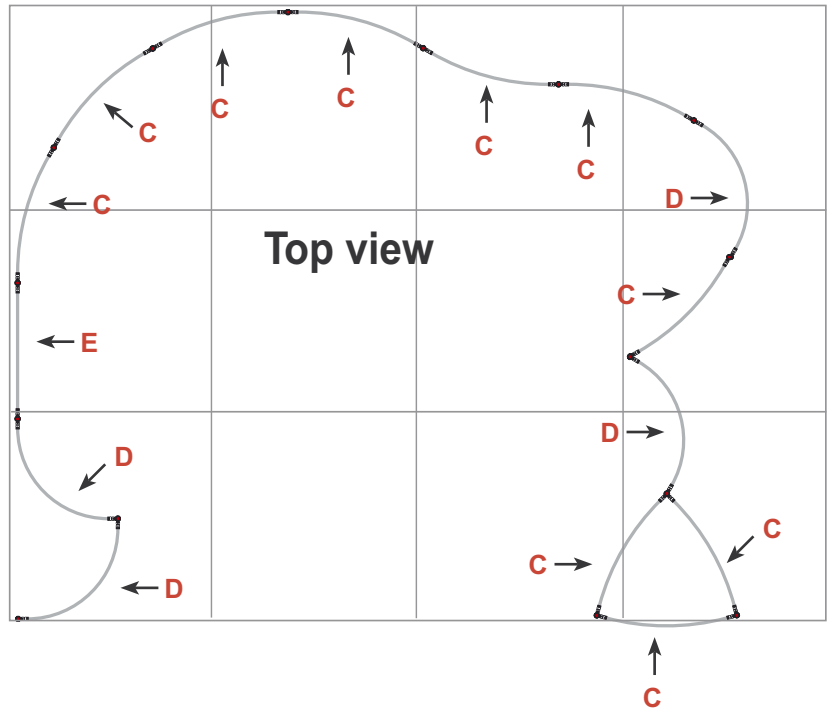

## Exhibition unit **Shape D132** 250 cm

 <p><b>D132</b> Item No. 9112</p>	Panel no.	Quantity	Height (mm)	Width (mm)
	<b>41</b>	1	2455 mm	894 mm
	<b>3</b>	4	2455 mm	778 mm
	<b>7</b>	1	2455 mm	684 mm
	<b>4</b>	6	2455 mm	749 mm
	<b>2</b>	1	2455 mm	807 mm
	<b>1</b>	1	2455 mm	836 mm
<b>Total panels</b>		<b>14</b>	This panels fits into one MB EGO Plastic Hard Case	

Add-On component for Graphic Panels	
Mag-Tape	00 m
Corner tabs	00 pcs.
Edge stiffener	00 pcs.

## Exhibition unit **Shape D132** 250 cm

Side view

 <p><b>D132</b></p> <p>Item No. 9112</p>	Item.	Components	Quantity
	<b>A</b>	Red junction	30 pcs.
<b>B</b>	Grey junction	15 pcs.	
<b>C</b>	Purple rod	30 pcs.	
<b>D</b>	Brown rod	12 pcs.	
<b>E</b>	Pink rod	3 pcs.	
<b>F</b>	Black rod	30 pcs.	
<b>G</b>	Black wing	30 pcs.	
	Hanger	28 pcs.	
	Clicker	28 pcs.	