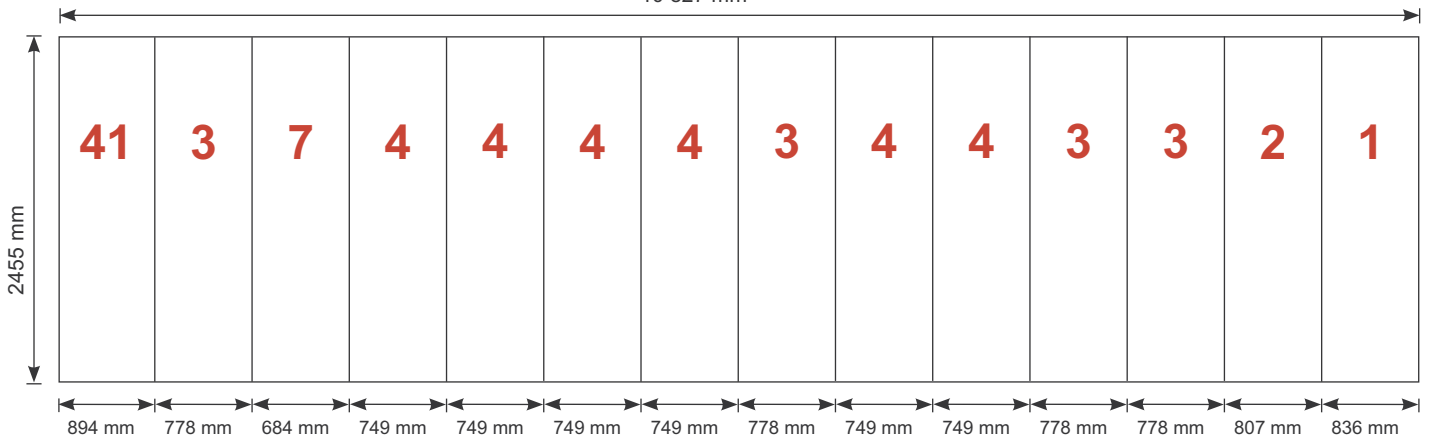

## Exhibition unit **Shape D132** 250 cm

 <p><b>D132</b> Item No. 9112</p>	Panel no.	Quantity	Height (mm)	Width (mm)
	<b>41</b>	1	2455 mm	894 mm
	<b>3</b>	4	2455 mm	778 mm
	<b>7</b>	1	2455 mm	684 mm
	<b>4</b>	6	2455 mm	749 mm
	<b>2</b>	1	2455 mm	807 mm
	<b>1</b>	1	2455 mm	836 mm
<b>Total panels</b>		<b>14</b>	This panels fits into one MB EGO Plastic Hard Case	

Add-On component for Graphic Panels	
Mag-Tape	00 m
Corner tabs	00 pcs.
Edge stiffener	00 pcs.

## Exhibition unit **Shape D132** 250 cm

Side view

 <p><b>D132</b></p> <p>Item No. 9112</p>	Item.	Components	Quantity
	<b>A</b>	Red junction	30 pcs.
<b>B</b>	Grey junction	15 pcs.	
<b>C</b>	Purple rod	30 pcs.	
<b>D</b>	Brown rod	12 pcs.	
<b>E</b>	Pink rod	3 pcs.	
<b>F</b>	Black rod	30 pcs.	
<b>G</b>	Black wing	30 pcs.	
	Hanger	28 pcs.	
	Clicker	28 pcs.	