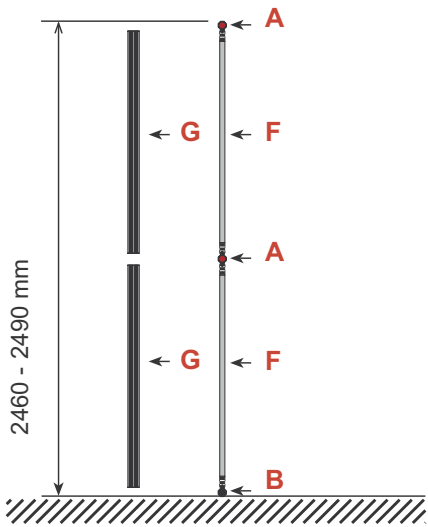

## Exhibition unit **Shape D132** 250 cm

 <p><b>D132</b> Item No. 9112</p>	Panel no.	Quantity	Height (mm)	Width (mm)
	<b>41</b>	1	2455 mm	894 mm
	<b>3</b>	4	2455 mm	778 mm
	<b>7</b>	1	2455 mm	684 mm
	<b>4</b>	6	2455 mm	749 mm
	<b>2</b>	1	2455 mm	807 mm
	<b>1</b>	1	2455 mm	836 mm
<b>Total panels</b>		<b>14</b>	This panels fits into one MB EGO Plastic Hard Case	

Add-On component for Graphic Panels	
Mag-Tape	00 m
Corner tabs	00 pcs.
Edge stiffener	00 pcs.

## Exhibition unit **Shape D132** 250 cm

Side view

 <p><b>D132</b></p> <p>Item No. 9112</p>	Item.	Components	Quantity
	<b>A</b>	Red junction	30 pcs.
<b>B</b>	Grey junction	15 pcs.	
<b>C</b>	Purple rod	30 pcs.	
<b>D</b>	Brown rod	12 pcs.	
<b>E</b>	Pink rod	3 pcs.	
<b>F</b>	Black rod	30 pcs.	
<b>G</b>	Black wing	30 pcs.	
	Hanger	28 pcs.	
	Clicker	28 pcs.	