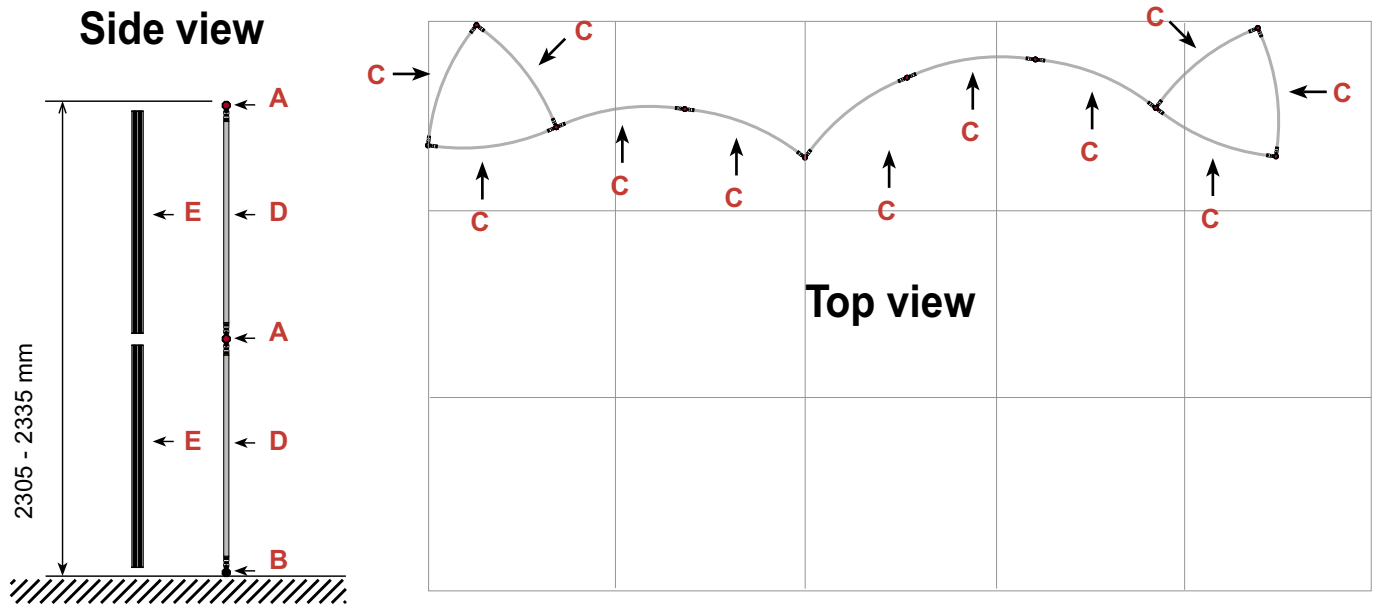

Exhibition unit **Shape D14** 230 cm

Panel no.	Quantity	Height (mm)	Width (mm)
1	2	2280 mm	836 mm
2	2	2280 mm	807 mm
4	3	2280 mm	749 mm
3	2	2280 mm	778 mm

Total panels

9

This panels fits into one MB EGO Plastic Hard Case

Add-On component for Graphic Panels

Mag-Tape	42 m
Corner tabs	36 pcs.
Edge stiffener	18 pcs.

Exhibition unit **Shape D14** 230 cm

Item.	Components	Quantity
A	Red junction	20 pcs.
B	Grey junction	10 pcs.
C	Purple rod	33 pcs.
D	Gold rod	20 pcs.
E	Gold wing	20 pcs.
	Hanger	18 pcs.
	Clicker	18 pcs.