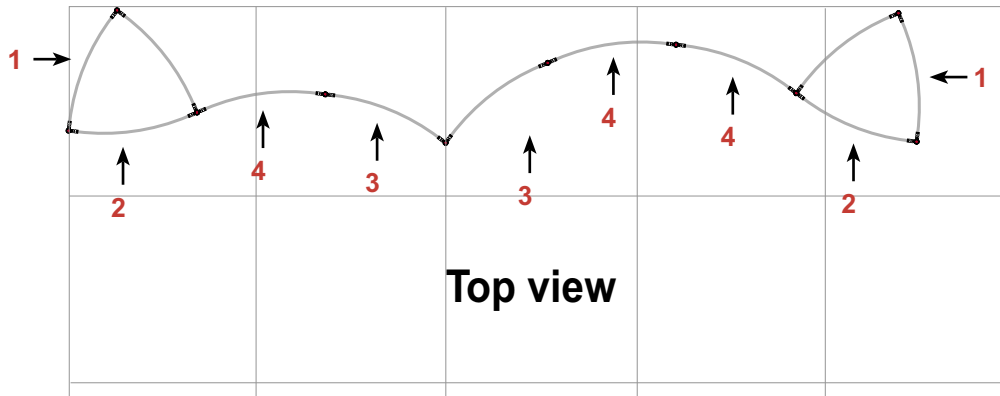

Exhibition unit **Shape D14** 230 cm

Panel no.	Quantity	Height (mm)	Width (mm)
1	2	2280 mm	836 mm
2	2	2280 mm	807 mm
4	3	2280 mm	749 mm
3	2	2280 mm	778 mm

Total panels

9

This panels fits into one MB EGO Plastic Hard Case

Add-On component for Graphic Panels

Mag-Tape	42 m
Corner tabs	36 pcs.
Edge stiffener	18 pcs.

Exhibition unit **Shape D14** 230 cm

Item.	Components	Quantity
A	Red junction	20 pcs.
B	Grey junction	10 pcs.
C	Purple rod	33 pcs.
D	Gold rod	20 pcs.
E	Gold wing	20 pcs.
	Hanger	18 pcs.
	Clicker	18 pcs.