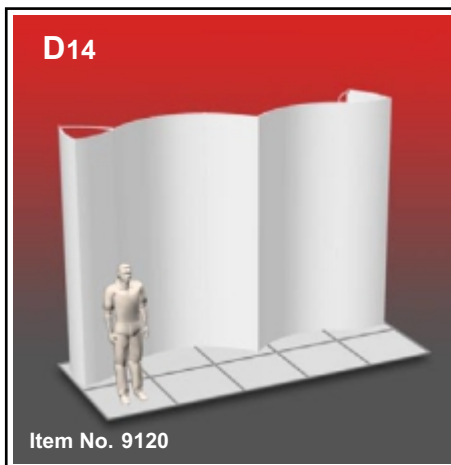

Exhibition unit **Shape D14** 230 cm

Panel no.	Quantity	Height (mm)	Width (mm)
1	2	2280 mm	836 mm
2	2	2280 mm	807 mm
4	3	2280 mm	749 mm
3	2	2280 mm	778 mm

Total panels

9

This panels fits into one MB EGO Plastic Hard Case

Add-On component for Graphic Panels

Mag-Tape	42 m
Corner tabs	36 pcs.
Edge stiffener	18 pcs.

Exhibition unit **Shape D14** 230 cm

Item.	Components	Quantity
A	Red junction	20 pcs.
B	Grey junction	10 pcs.
C	Purple rod	33 pcs.
D	Gold rod	20 pcs.
E	Gold wing	20 pcs.
	Hanger	18 pcs.
	Clicker	18 pcs.