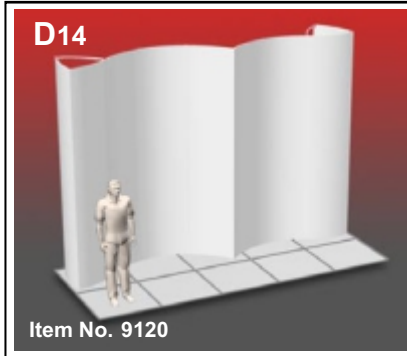

Exhibition unit **Shape D14** 230 cm

Panel no.	Quantity	Height (mm)	Width (mm)
1	2	2280 mm	836 mm
2	2	2280 mm	807 mm
4	3	2280 mm	749 mm
3	2	2280 mm	778 mm

Total panels

9

This panels fits into one MB EGO Plastic Hard Case

Add-On component for Graphic Panels

Mag-Tape	42 m
Corner tabs	36 pcs.
Edge stiffener	18 pcs.

Exhibition unit **Shape D14** 230 cm

Item.	Components	Quantity
A	Red junction	20 pcs.
B	Grey junction	10 pcs.
C	Purple rod	33 pcs.
D	Gold rod	20 pcs.
E	Gold wing	20 pcs.
	Hanger	18 pcs.
	Clicker	18 pcs.