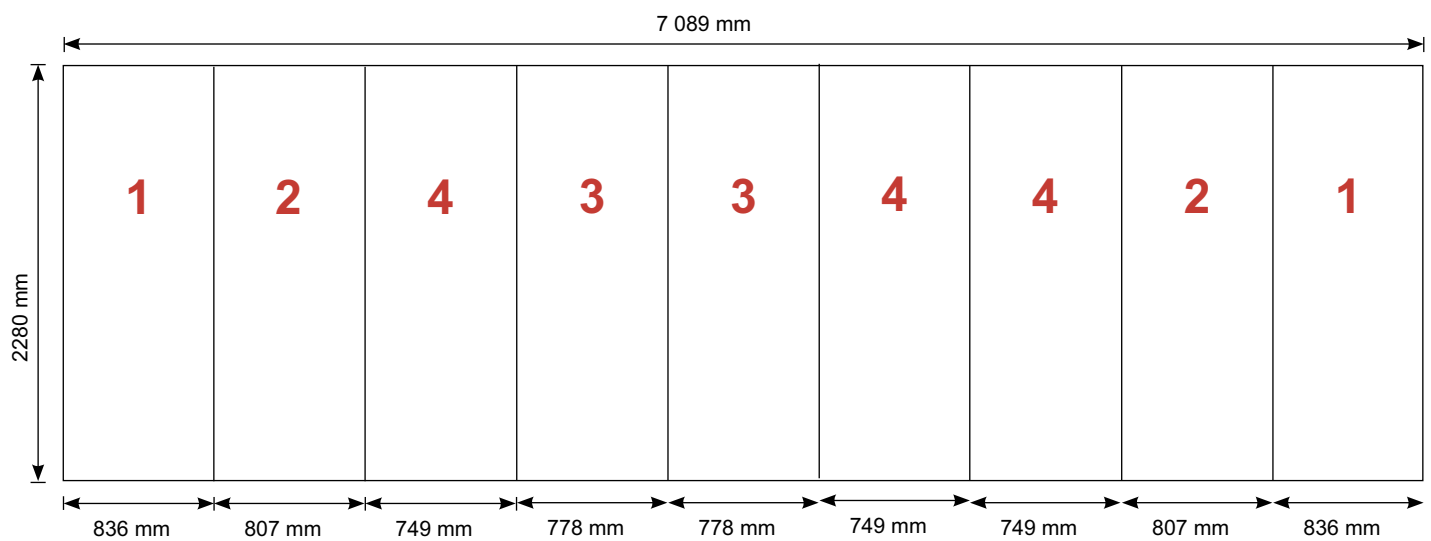

Exhibition unit **Shape D14** 230 cm

Panel no.	Quantity	Height (mm)	Width (mm)
1	2	2280 mm	836 mm
2	2	2280 mm	807 mm
4	3	2280 mm	749 mm
3	2	2280 mm	778 mm

Total panels

9

This panels fits into one MB EGO Plastic Hard Case

Add-On component for Graphic Panels

Mag-Tape	42 m
Corner tabs	36 pcs.
Edge stiffener	18 pcs.

Exhibition unit **Shape D14** 230 cm

Item.	Components	Quantity
A	Red junction	20 pcs.
B	Grey junction	10 pcs.
C	Purple rod	33 pcs.
D	Gold rod	20 pcs.
E	Gold wing	20 pcs.
	Hanger	18 pcs.
	Clicker	18 pcs.