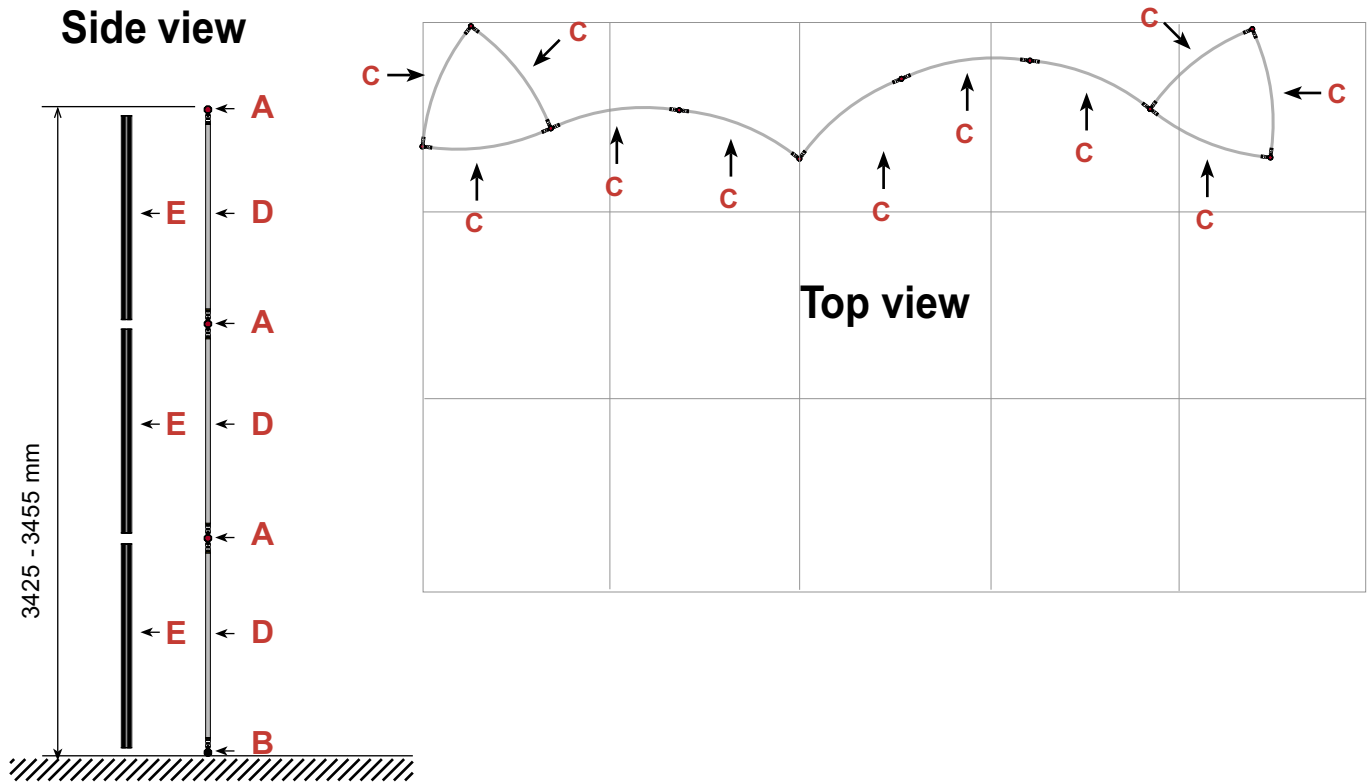

Exhibition unit **Shape D14** 340 cm

Panel no.	Quantity	Height (mm)	Width (mm)
1	2	3400 mm	836 mm
2	2	3400 mm	807 mm
4	3	3400 mm	749 mm
3	2	3400 mm	778 mm

Total panels **9** This panels fits into one MB EGO Plastic Hard Case

Add-On component for Graphic Panels	
Mag-Tape	62 m
Corner tabs	36 pcs.
Edge stiffener	18 pcs.

Exhibition unit **Shape D14** 340 cm

 <p>D14</p> <p>Item No. 9121</p>	Item.	Components	Quantity
	A	Red junction	30 pcs.
	B	Grey junction	10 pcs.
	C	Purple rod	33 pcs.
	D	Gold rod	30 pcs.
	E	Gold wing	30 pcs.
		Hanger	18 pcs.
		Clicker	18 pcs.