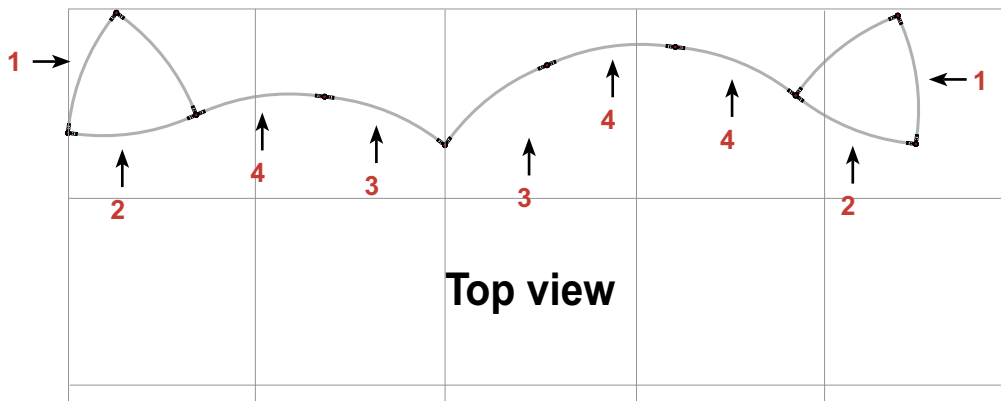

Exhibition unit **Shape D14** 340 cm

Panel no.	Quantity	Height (mm)	Width (mm)
1	2	3400 mm	836 mm
2	2	3400 mm	807 mm
4	3	3400 mm	749 mm
3	2	3400 mm	778 mm

Total panels **9** This panels fits into one MB EGO Plastic Hard Case

Add-On component for Graphic Panels	
Mag-Tape	62 m
Corner tabs	36 pcs.
Edge stiffener	18 pcs.

Exhibition unit **Shape D14** 340 cm

 <p>D14</p> <p>Item No. 9121</p>	Item.	Components	Quantity
	A	Red junction	30 pcs.
	B	Grey junction	10 pcs.
	C	Purple rod	33 pcs.
	D	Gold rod	30 pcs.
	E	Gold wing	30 pcs.
		Hanger	18 pcs.
		Clicker	18 pcs.