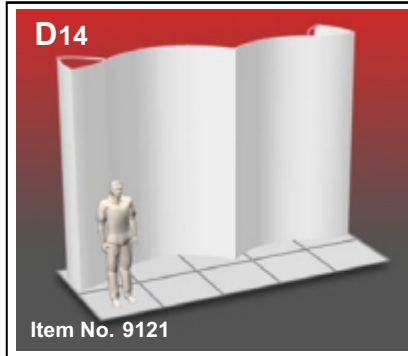

Exhibition unit **Shape D14** 340 cm

Panel no.	Quantity	Height (mm)	Width (mm)
1	2	3400 mm	836 mm
2	2	3400 mm	807 mm
4	3	3400 mm	749 mm
3	2	3400 mm	778 mm

Total panels **9** This panels fits into one MB EGO Plastic Hard Case

Add-On component for Graphic Panels	
Mag-Tape	62 m
Corner tabs	36 pcs.
Edge stiffener	18 pcs.

Exhibition unit **Shape D14** 340 cm

 <p>D14</p> <p>Item No. 9121</p>	Item.	Components	Quantity
	A	Red junction	30 pcs.
	B	Grey junction	10 pcs.
	C	Purple rod	33 pcs.
	D	Gold rod	30 pcs.
	E	Gold wing	30 pcs.
		Hanger	18 pcs.
		Clicker	18 pcs.