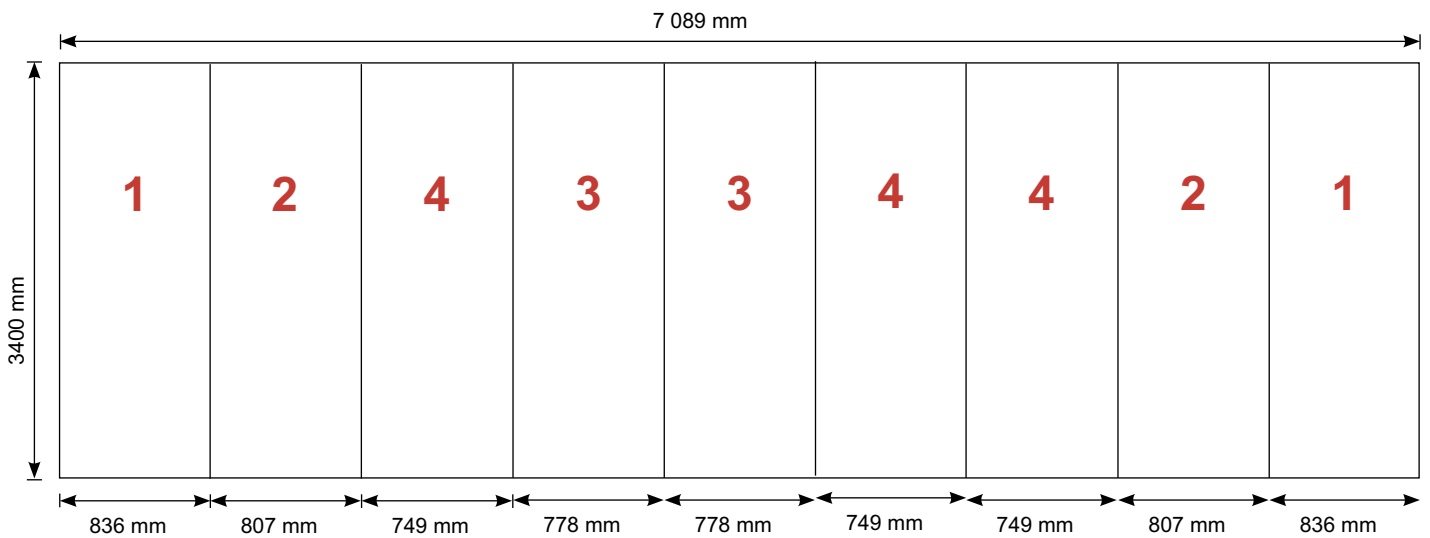

Exhibition unit **Shape D14** 340 cm

Panel no.	Quantity	Height (mm)	Width (mm)
1	2	3400 mm	836 mm
2	2	3400 mm	807 mm
4	3	3400 mm	749 mm
3	2	3400 mm	778 mm

Total panels **9** This panels fits into one MB EGO Plastic Hard Case

Add-On component for Graphic Panels	
Mag-Tape	62 m
Corner tabs	36 pcs.
Edge stiffener	18 pcs.

Exhibition unit **Shape D14** 340 cm

 <p>D14</p> <p>Item No. 9121</p>	Item.	Components	Quantity
	A	Red junction	30 pcs.
	B	Grey junction	10 pcs.
	C	Purple rod	33 pcs.
	D	Gold rod	30 pcs.
	E	Gold wing	30 pcs.
		Hanger	18 pcs.
		Clicker	18 pcs.