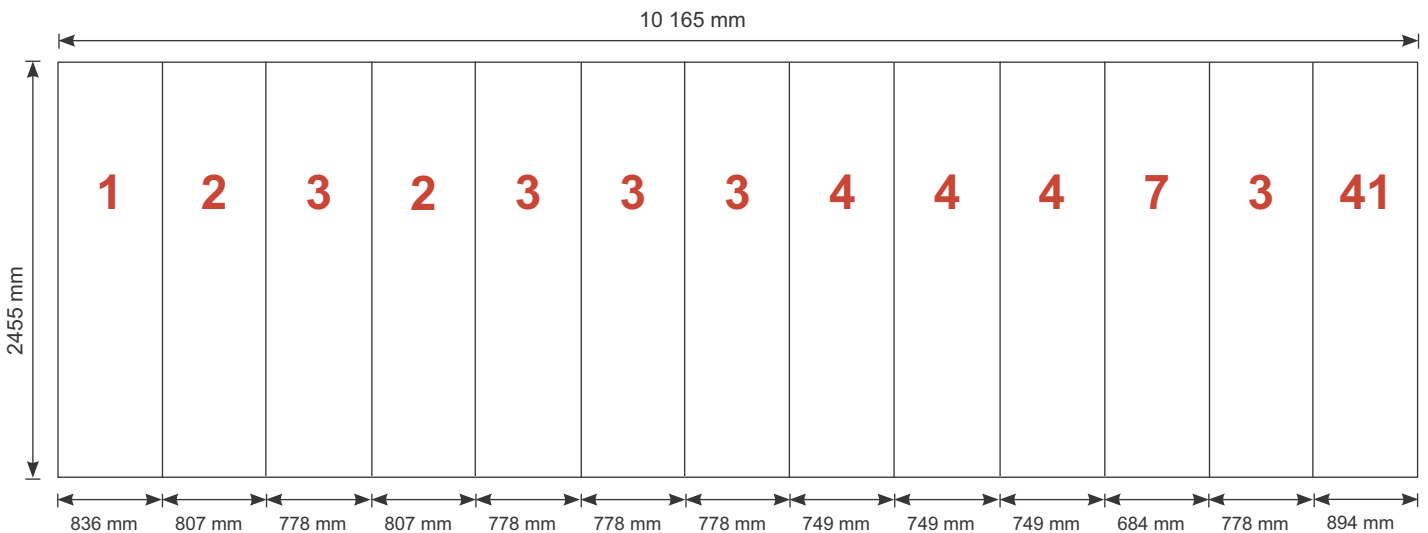

Exhibition unit **Shape D185** 250 cm

D185  Item No. 9115	Panel no.	Quantity	Height (mm)	Width (mm)
	1	1	2455 mm	836 mm
	2	2	2455 mm	807 mm
	3	5	2455 mm	778 mm
	4	3	2455 mm	749 mm
	7	1	2455 mm	684 mm
	41	1	2455 mm	894 mm
Total panels		13	This panels fits into one MB EGO Plastic Hard Case	

Add-On component for Graphic Panels	
Mag-Tape	65 m
Corner tabs	52 pcs.
Edge stiffener	26 pcs.

Exhibition unit **Shape D185** 250 cm

Side view

D185

Item.	Components	Quantity
A	Red junction	28 pcs.
B	Grey junction	14 pcs.
C	Purple rod	24 pcs.
D	Brown rod	15 pcs.
E	Pink rod	3 pcs.
F	Black rod	28 pcs.
G	Black wing	28 pcs.
	Hanger	26 pcs.
	Clicker	26 pcs.