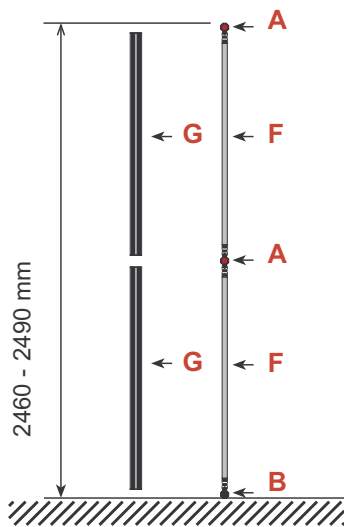

Exhibition unit **Shape D185** 250 cm

D185  Item No. 9115	Panel no.	Quantity	Height (mm)	Width (mm)
	1	1	2455 mm	836 mm
	2	2	2455 mm	807 mm
	3	5	2455 mm	778 mm
	4	3	2455 mm	749 mm
	7	1	2455 mm	684 mm
	41	1	2455 mm	894 mm
Total panels		13	This panels fits into one MB EGO Plastic Hard Case	

Add-On component for Graphic Panels	
Mag-Tape	65 m
Corner tabs	52 pcs.
Edge stiffener	26 pcs.

Exhibition unit **Shape D185** 250 cm

Side view

D185

Item.	Components	Quantity
A	Red junction	28 pcs.
B	Grey junction	14 pcs.
C	Purple rod	24 pcs.
D	Brown rod	15 pcs.
E	Pink rod	3 pcs.
F	Black rod	28 pcs.
G	Black wing	28 pcs.
	Hanger	26 pcs.
	Clicker	26 pcs.