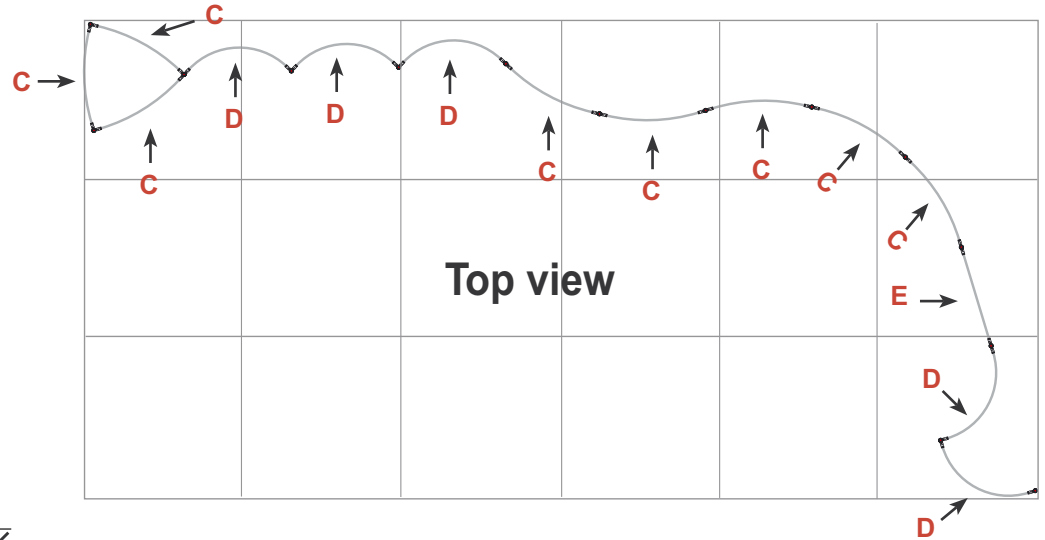

Exhibition unit **Shape D185** 250 cm

D185  Item No. 9115	Panel no.	Quantity	Height (mm)	Width (mm)
	1	1	2455 mm	836 mm
	2	2	2455 mm	807 mm
	3	5	2455 mm	778 mm
	4	3	2455 mm	749 mm
	7	1	2455 mm	684 mm
	41	1	2455 mm	894 mm
Total panels		13	This panels fits into one MB EGO Plastic Hard Case	

Add-On component for Graphic Panels	
Mag-Tape	65 m
Corner tabs	52 pcs.
Edge stiffener	26 pcs.

Exhibition unit **Shape D185** 250 cm

Side view

D185

Item.	Components	Quantity
A	Red junction	28 pcs.
B	Grey junction	14 pcs.
C	Purple rod	24 pcs.
D	Brown rod	15 pcs.
E	Pink rod	3 pcs.
F	Black rod	28 pcs.
G	Black wing	28 pcs.
	Hanger	26 pcs.
	Clicker	26 pcs.