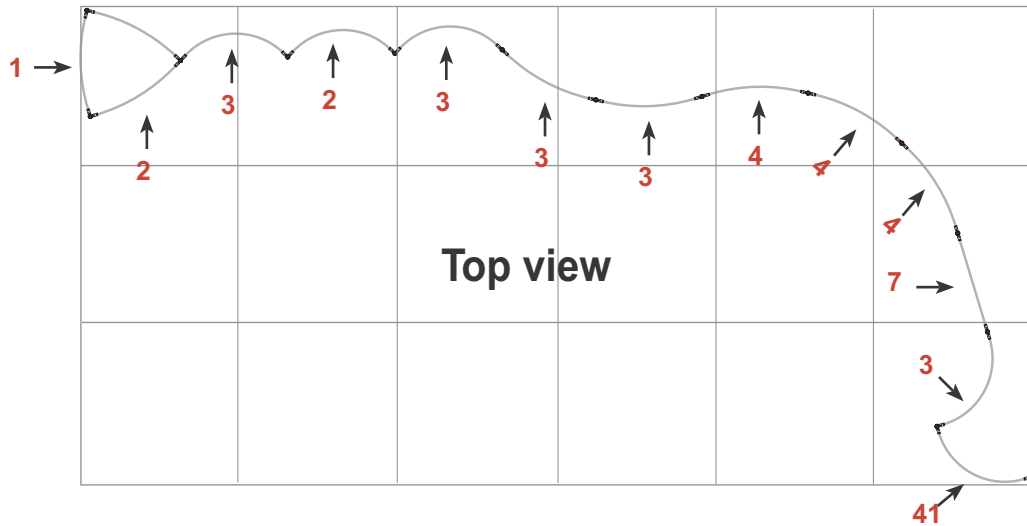

Exhibition unit **Shape D185** 250 cm

D185  Item No. 9115	Panel no.	Quantity	Height (mm)	Width (mm)
	1	1	2455 mm	836 mm
	2	2	2455 mm	807 mm
	3	5	2455 mm	778 mm
	4	3	2455 mm	749 mm
	7	1	2455 mm	684 mm
	41	1	2455 mm	894 mm
Total panels		13	This panels fits into one MB EGO Plastic Hard Case	

Add-On component for Graphic Panels	
Mag-Tape	65 m
Corner tabs	52 pcs.
Edge stiffener	26 pcs.

Exhibition unit **Shape D185** 250 cm

Side view

D185

Item.	Components	Quantity
A	Red junction	28 pcs.
B	Grey junction	14 pcs.
C	Purple rod	24 pcs.
D	Brown rod	15 pcs.
E	Pink rod	3 pcs.
F	Black rod	28 pcs.
G	Black wing	28 pcs.
	Hanger	26 pcs.
	Clicker	26 pcs.