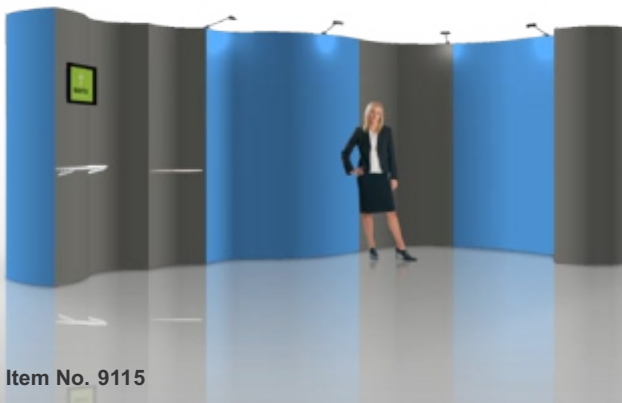

Exhibition unit **Shape D185** 250 cm

D185  Item No. 9115	Panel no.	Quantity	Height (mm)	Width (mm)
	1	1	2455 mm	836 mm
	2	2	2455 mm	807 mm
	3	5	2455 mm	778 mm
	4	3	2455 mm	749 mm
	7	1	2455 mm	684 mm
	41	1	2455 mm	894 mm
Total panels		13	This panels fits into one MB EGO Plastic Hard Case	

Add-On component for Graphic Panels	
Mag-Tape	65 m
Corner tabs	52 pcs.
Edge stiffener	26 pcs.

Exhibition unit **Shape D185** 250 cm

Side view

D185

Item.	Components	Quantity
A	Red junction	28 pcs.
B	Grey junction	14 pcs.
C	Purple rod	24 pcs.
D	Brown rod	15 pcs.
E	Pink rod	3 pcs.
F	Black rod	28 pcs.
G	Black wing	28 pcs.
	Hanger	26 pcs.
	Clicker	26 pcs.