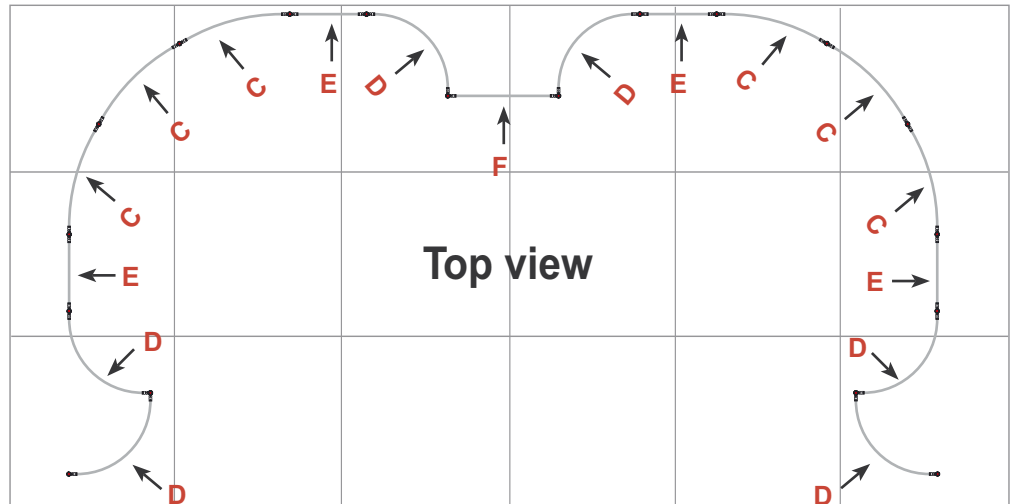

Exhibition unit **Shape D187** 250 cm

 <p>D187</p> <p>Item No. 9114</p>	Panel no.	Quantity	Height (mm)	Width (mm)
	41	2	2455 mm	894 mm
	3	4	2455 mm	778 mm
	24	4	2455 mm	484 mm
	4	6	2455 mm	749 mm
	5	1	2455 mm	744 mm
Total panels		17	This panels fits into one MB EGO Plastic Hard Case	

12 074 mm

Add-On component for Graphic Panels	
Mag-Tape	84 m
Corner tabs	68 pcs.
Edge stiffener	34 pcs.

Exhibition unit **Shape D187** 250 cm

Side view

<p>D187</p>  <p>Item No. 9114</p>	Item.	Components	Quantity
	A	Red junction	36 pcs.
B	Grey junction	18 pcs.	
C	Purple rod	18 pcs.	
D	Brown rod	18 pcs.	
E	Blue rod	12 pcs.	
F	Pink rod	3 pcs.	
G	Black rod	36 pcs.	
H	Black wing	36 pcs.	
	Hanger	34 pcs.	
	Clicker	34 pcs.	