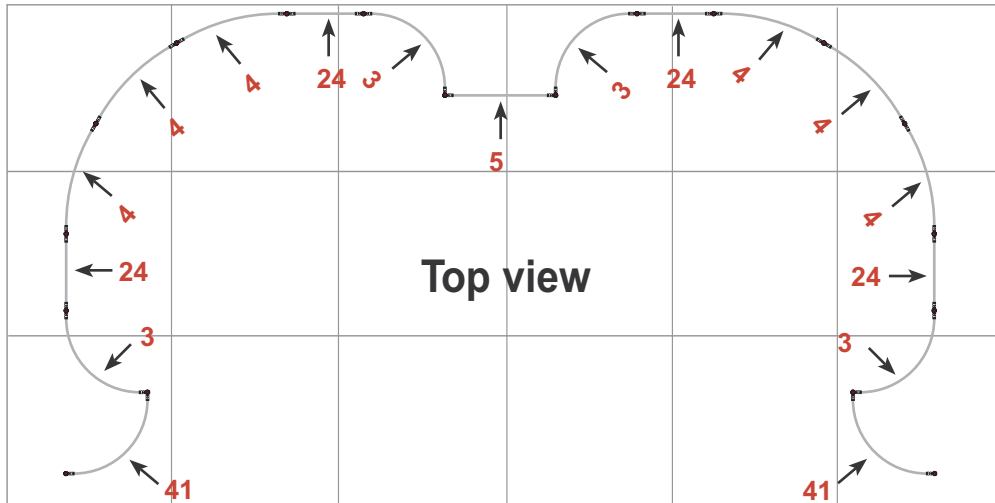

Exhibition unit **Shape D187** 250 cm

 <p>D187</p> <p>Item No. 9114</p>	Panel no.	Quantity	Height (mm)	Width (mm)
	41	2	2455 mm	894 mm
	3	4	2455 mm	778 mm
	24	4	2455 mm	484 mm
	4	6	2455 mm	749 mm
	5	1	2455 mm	744 mm
Total panels		17	This panels fits into one MB EGO Plastic Hard Case	

12 074 mm

Add-On component for Graphic Panels	
Mag-Tape	84 m
Corner tabs	68 pcs.
Edge stiffener	34 pcs.

Exhibition unit **Shape D187** 250 cm

Side view

<p>D187</p>  <p>Item No. 9114</p>	Item.	Components	Quantity
	A	Red junction	36 pcs.
B	Grey junction	18 pcs.	
C	Purple rod	18 pcs.	
D	Brown rod	18 pcs.	
E	Blue rod	12 pcs.	
F	Pink rod	3 pcs.	
G	Black rod	36 pcs.	
H	Black wing	36 pcs.	
	Hanger	34 pcs.	
	Clicker	34 pcs.	