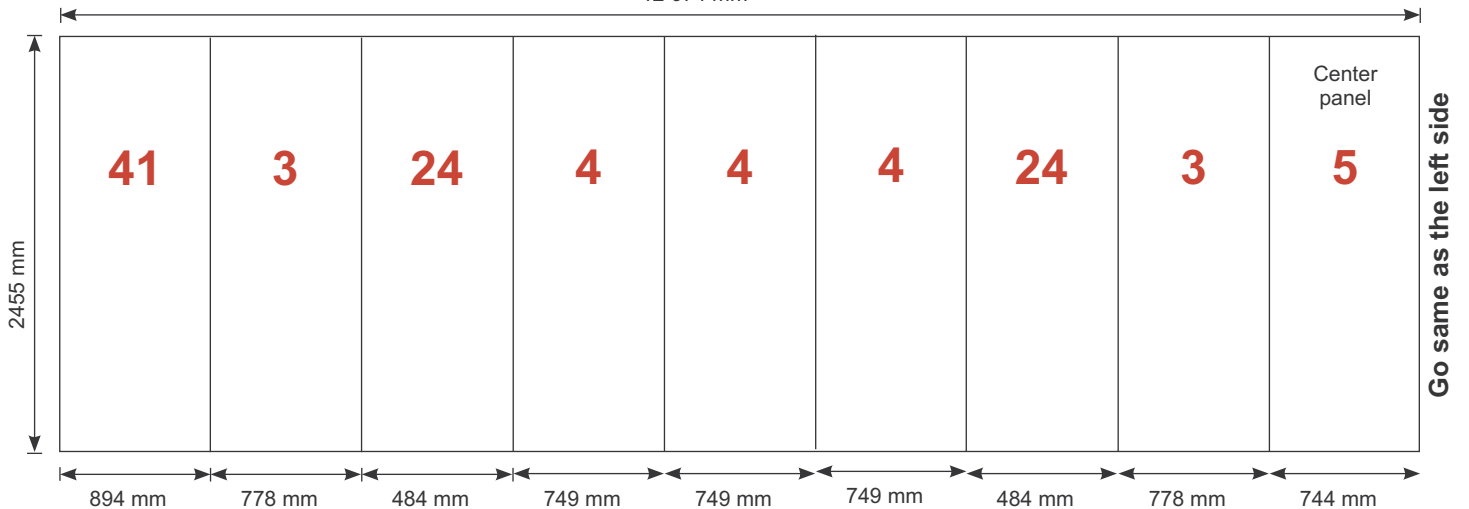

Exhibition unit **Shape D187** 250 cm

 <p>D187</p> <p>Item No. 9114</p>	Panel no.	Quantity	Height (mm)	Width (mm)
	41	2	2455 mm	894 mm
	3	4	2455 mm	778 mm
	24	4	2455 mm	484 mm
	4	6	2455 mm	749 mm
	5	1	2455 mm	744 mm
Total panels		17	This panels fits into one MB EGO Plastic Hard Case	

12 074 mm

Add-On component for Graphic Panels	
Mag-Tape	84 m
Corner tabs	68 pcs.
Edge stiffener	34 pcs.

Exhibition unit **Shape D187** 250 cm

Side view

<p>D187</p>  <p>Item No. 9114</p>	Item.	Components	Quantity
	A	Red junction	36 pcs.
B	Grey junction	18 pcs.	
C	Purple rod	18 pcs.	
D	Brown rod	18 pcs.	
E	Blue rod	12 pcs.	
F	Pink rod	3 pcs.	
G	Black rod	36 pcs.	
H	Black wing	36 pcs.	
	Hanger	34 pcs.	
	Clicker	34 pcs.	