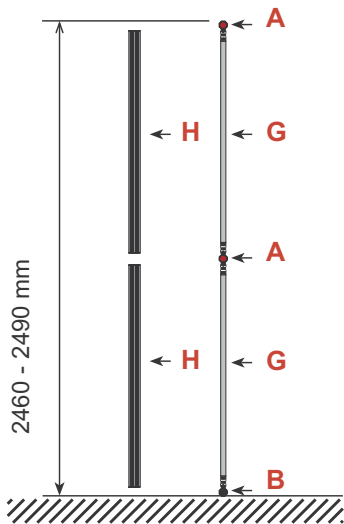

Exhibition unit **Shape D187** 250 cm

 <p>D187</p> <p>Item No. 9114</p>	Panel no.	Quantity	Height (mm)	Width (mm)
	41	2	2455 mm	894 mm
	3	4	2455 mm	778 mm
	24	4	2455 mm	484 mm
	4	6	2455 mm	749 mm
	5	1	2455 mm	744 mm
Total panels		17	This panels fits into one MB EGO Plastic Hard Case	

12 074 mm

Add-On component for Graphic Panels	
Mag-Tape	84 m
Corner tabs	68 pcs.
Edge stiffener	34 pcs.

Exhibition unit **Shape D187** 250 cm

Side view

<p>D187</p>  <p>Item No. 9114</p>	Item.	Components	Quantity
	A	Red junction	36 pcs.
B	Grey junction	18 pcs.	
C	Purple rod	18 pcs.	
D	Brown rod	18 pcs.	
E	Blue rod	12 pcs.	
F	Pink rod	3 pcs.	
G	Black rod	36 pcs.	
H	Black wing	36 pcs.	
	Hanger	34 pcs.	
	Clicker	34 pcs.	