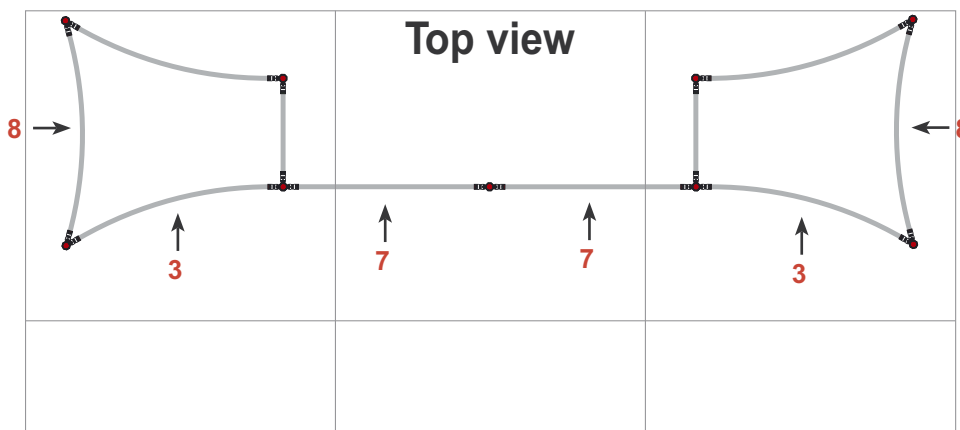

Exhibition unit **Shape D189** 230 cm

Panel no.	Quantity	Height (mm)	Width (mm)
8	2	2280 mm	864 mm
3	2	2280 mm	778 mm
7	2	2280 mm	684 mm

Total panels **6** This panels fits into one MB EGO Plastic Hard Case

Add-On component for Graphic Panels	
Mag-Tape	28 m
Corner tabs	24 pcs.
Edge stiffener	12 pcs.

Exhibition unit **Shape D189** 230 cm

 <p>D189</p> <p>Item No. 9130</p>	Item.	Components	Quantity
	A	Red junction	18 pcs.
	B	Grey junction	9 pcs.
	C	Purple rod	18 pcs.
	D	Pink rod	6 pcs.
	E	Green rod	6 pcs.
	F	Gold rod	18 pcs.
	G	Gold wing	14 pcs.
		Hanger	12 pcs.
		Clicker	12 pcs.