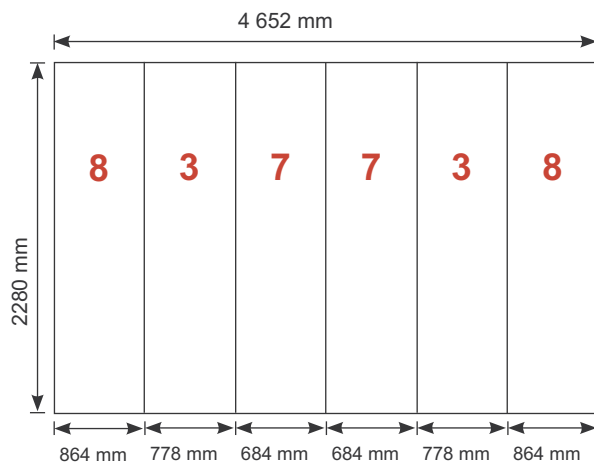

Exhibition unit **Shape D189** 230 cm

Panel no.	Quantity	Height (mm)	Width (mm)
8	2	2280 mm	864 mm
3	2	2280 mm	778 mm
7	2	2280 mm	684 mm

Total panels **6** This panels fits into one MB EGO Plastic Hard Case

Add-On component for Graphic Panels	
Mag-Tape	28 m
Corner tabs	24 pcs.
Edge stiffener	12 pcs.

Exhibition unit **Shape D189** 230 cm

 <p>D189</p> <p>Item No. 9130</p>	Item.	Components	Quantity
	A	Red junction	18 pcs.
	B	Grey junction	9 pcs.
	C	Purple rod	18 pcs.
	D	Pink rod	6 pcs.
	E	Green rod	6 pcs.
	F	Gold rod	18 pcs.
	G	Gold wing	14 pcs.
		Hanger	12 pcs.
		Clicker	12 pcs.