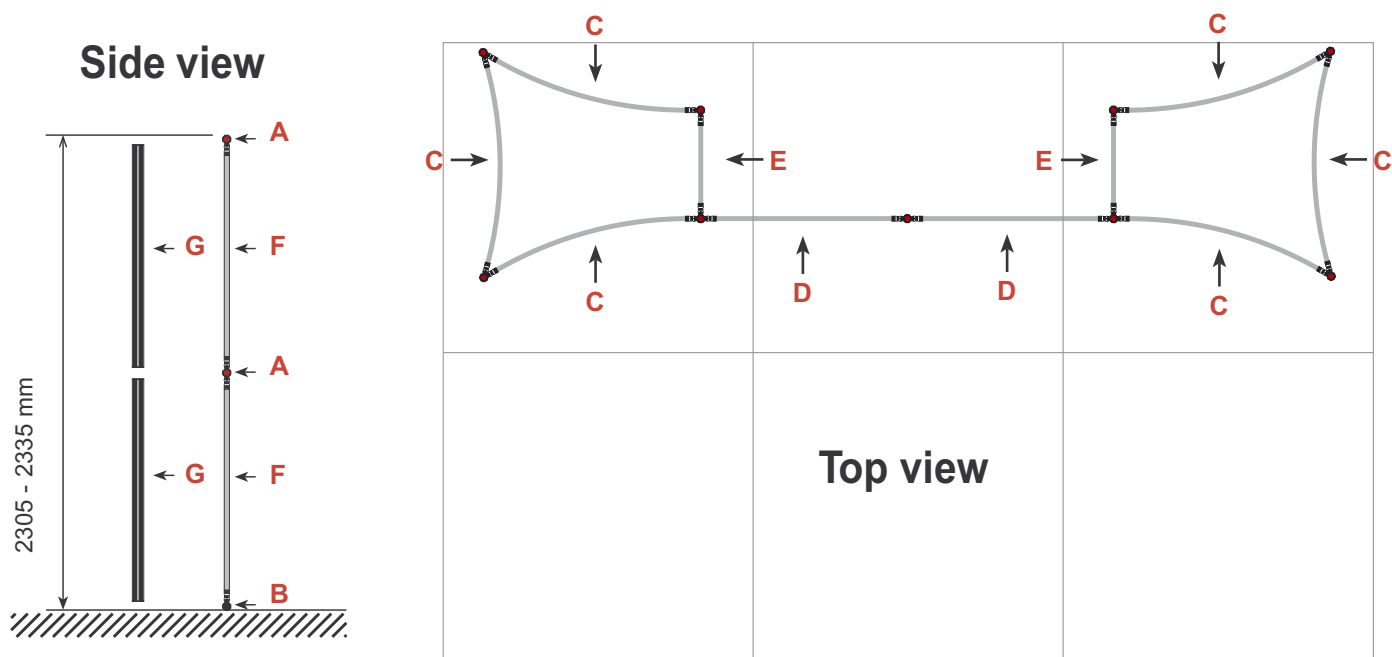

Exhibition unit **Shape D189** 230 cm

Panel no.	Quantity	Height (mm)	Width (mm)
8	2	2280 mm	864 mm
3	2	2280 mm	778 mm
7	2	2280 mm	684 mm

Total panels **6** This panels fits into one MB EGO Plastic Hard Case

Add-On component for Graphic Panels	
Mag-Tape	28 m
Corner tabs	24 pcs.
Edge stiffener	12 pcs.

Exhibition unit **Shape D189** 230 cm

 <p>D189</p> <p>Item No. 9130</p>	Item.	Components	Quantity
	A	Red junction	18 pcs.
	B	Grey junction	9 pcs.
	C	Purple rod	18 pcs.
	D	Pink rod	6 pcs.
	E	Green rod	6 pcs.
	F	Gold rod	18 pcs.
	G	Gold wing	14 pcs.
		Hanger	12 pcs.
		Clicker	12 pcs.