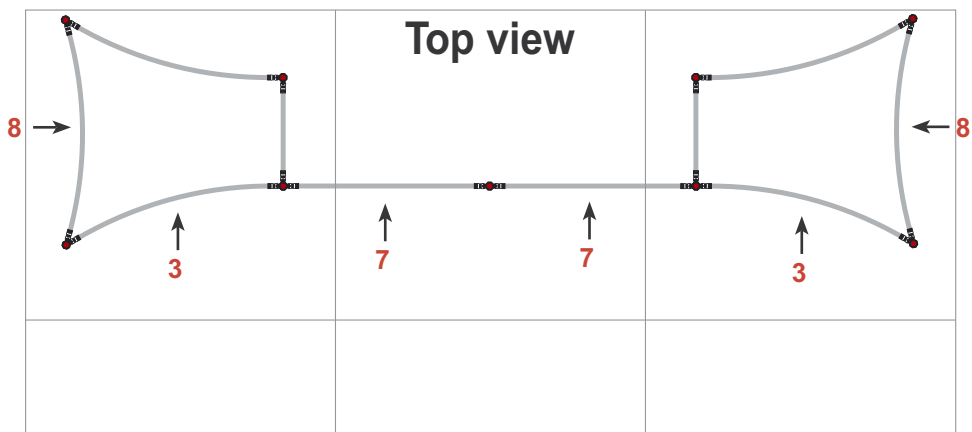

Exhibition unit **Shape D189** 340 cm

Panel no.	Quantity	Height (mm)	Width (mm)
8	2	3400 mm	864 mm
3	2	3400 mm	778 mm
7	2	3400 mm	684 mm

Total panels **6** This panels fits into one MB EGO Plastic Hard Case

Add-On component for Graphic Panels	
Mag-Tape	41 m
Corner tabs	24 pcs.
Edge stiffener	12 pcs.

Exhibition unit **Shape D189** 340 cm

Item.	Components	Quantity
A	Red junction	27 pcs.
B	Grey junction	9 pcs.
C	Purple rod	24 pcs.
D	Pink rod	8 pcs.
E	Green rod	8 pcs.
F	Gold rod	27 pcs.
G	Gold wing	21 pcs.
	Hanger	12 pcs.
	Clicker	12 pcs.