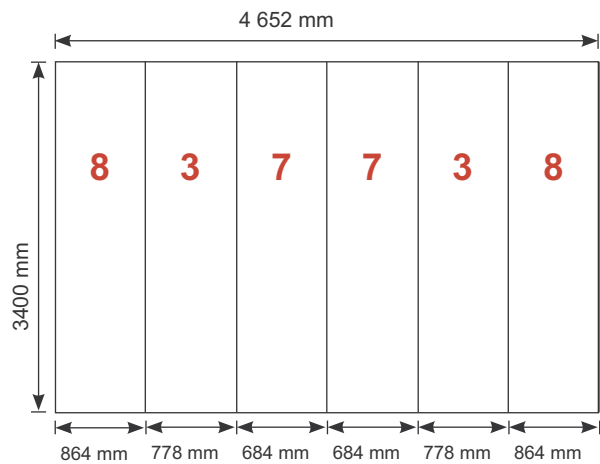

Exhibition unit **Shape D189** 340 cm

Panel no.	Quantity	Height (mm)	Width (mm)
8	2	3400 mm	864 mm
3	2	3400 mm	778 mm
7	2	3400 mm	684 mm

Total panels **6** This panels fits into one MB EGO Plastic Hard Case

Add-On component for Graphic Panels	
Mag-Tape	41 m
Corner tabs	24 pcs.
Edge stiffener	12 pcs.

Exhibition unit **Shape D189** 340 cm

Item.	Components	Quantity
A	Red junction	27 pcs.
B	Grey junction	9 pcs.
C	Purple rod	24 pcs.
D	Pink rod	8 pcs.
E	Green rod	8 pcs.
F	Gold rod	27 pcs.
G	Gold wing	21 pcs.
	Hanger	12 pcs.
	Clicker	12 pcs.