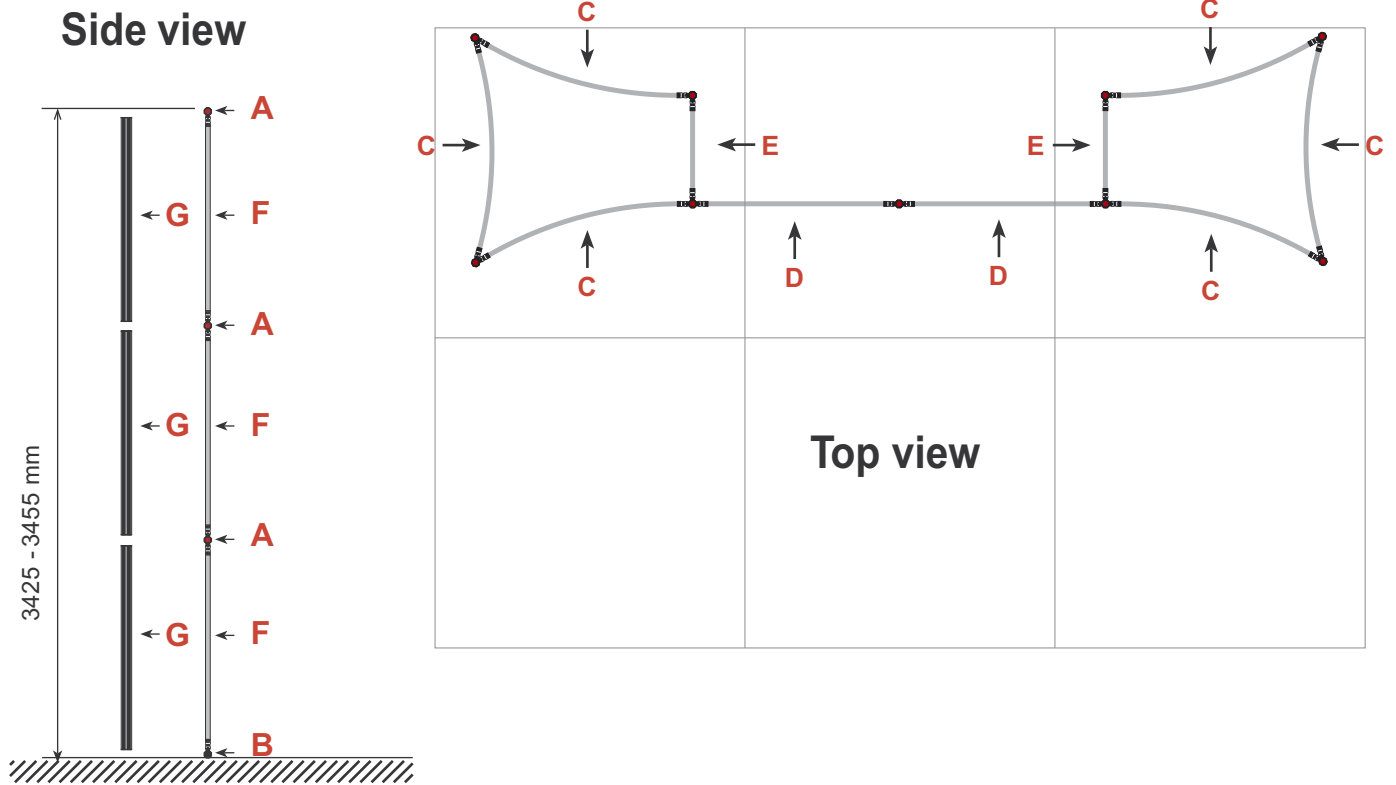

Exhibition unit **Shape D189** 340 cm

Panel no.	Quantity	Height (mm)	Width (mm)
8	2	3400 mm	864 mm
3	2	3400 mm	778 mm
7	2	3400 mm	684 mm

Total panels **6** This panels fits into one MB EGO Plastic Hard Case

Add-On component for Graphic Panels	
Mag-Tape	41 m
Corner tabs	24 pcs.
Edge stiffener	12 pcs.

Exhibition unit **Shape D189** 340 cm

Item.	Components	Quantity
A	Red junction	27 pcs.
B	Grey junction	9 pcs.
C	Purple rod	24 pcs.
D	Pink rod	8 pcs.
E	Green rod	8 pcs.
F	Gold rod	27 pcs.
G	Gold wing	21 pcs.
	Hanger	12 pcs.
	Clicker	12 pcs.