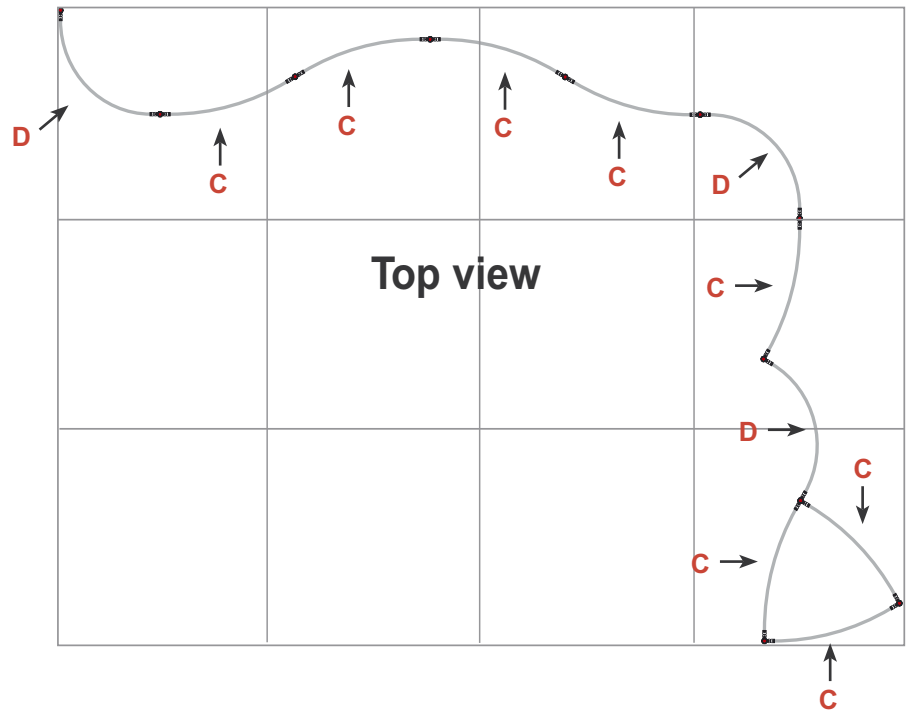

Exhibition unit **Shape D191** 250 cm

 <p>D191</p> <p>Item No. 9113</p>	Panel no.	Quantity	Height (mm)	Width (mm)
	37	1	2455 mm	865 mm
	3	4	2455 mm	778 mm
	4	3	2455 mm	749 mm
	2	1	2455 mm	807 mm
	1	1	2455 mm	836 mm
Total panels		10	This panels fits into one MB EGO Plastic Hard Case	

Add-On component for Graphic Panels	
Mag-Tape	50 m
Corner tabs	40 pcs.
Edge stiffener	20 pcs.

Exhibition unit **Shape D191** 250 cm

Side view

Item.	Components	Quantity
A	Red junction	22 pcs.
B	Grey junction	11 pcs.
C	Purple rod	24 pcs.
D	Brown rod	9 pcs.
E	Black rod	22 pcs.
F	Black wing	22 pcs.
	Hanger	20 pcs.
	Clicker	20 pcs.