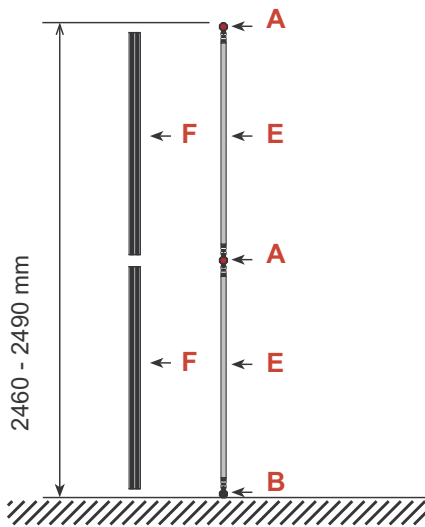

Exhibition unit **Shape D191** 250 cm

 <p>D191</p> <p>Item No. 9113</p>	Panel no.	Quantity	Height (mm)	Width (mm)
	37	1	2455 mm	865 mm
	3	4	2455 mm	778 mm
	4	3	2455 mm	749 mm
	2	1	2455 mm	807 mm
	1	1	2455 mm	836 mm
Total panels		10	This panels fits into one MB EGO Plastic Hard Case	

Add-On component for Graphic Panels	
Mag-Tape	50 m
Corner tabs	40 pcs.
Edge stiffener	20 pcs.

Exhibition unit **Shape D191** 250 cm

Side view

Item.	Components	Quantity
A	Red junction	22 pcs.
B	Grey junction	11 pcs.
C	Purple rod	24 pcs.
D	Brown rod	9 pcs.
E	Black rod	22 pcs.
F	Black wing	22 pcs.
	Hanger	20 pcs.
	Clicker	20 pcs.