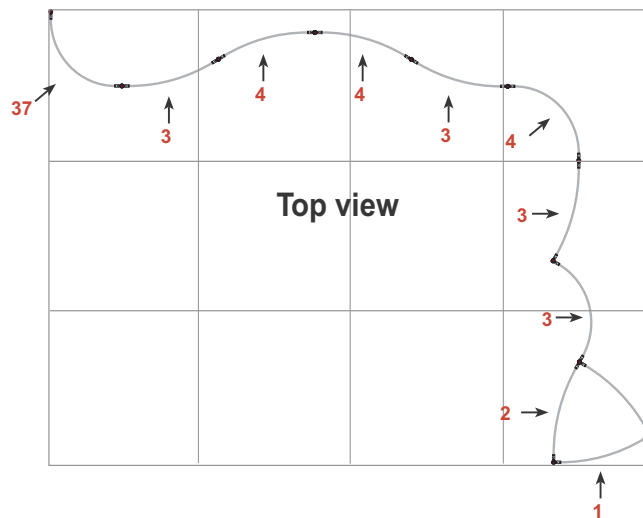

Exhibition unit **Shape D191** 250 cm

 <p>D191</p> <p>Item No. 9113</p>	Panel no.	Quantity	Height (mm)	Width (mm)
	37	1	2455 mm	865 mm
	3	4	2455 mm	778 mm
	4	3	2455 mm	749 mm
	2	1	2455 mm	807 mm
	1	1	2455 mm	836 mm
Total panels		10	This panels fits into one MB EGO Plastic Hard Case	

Add-On component for Graphic Panels	
Mag-Tape	50 m
Corner tabs	40 pcs.
Edge stiffener	20 pcs.

Exhibition unit **Shape D191** 250 cm

Side view

Item.	Components	Quantity
A	Red junction	22 pcs.
B	Grey junction	11 pcs.
C	Purple rod	24 pcs.
D	Brown rod	9 pcs.
E	Black rod	22 pcs.
F	Black wing	22 pcs.
	Hanger	20 pcs.
	Clicker	20 pcs.