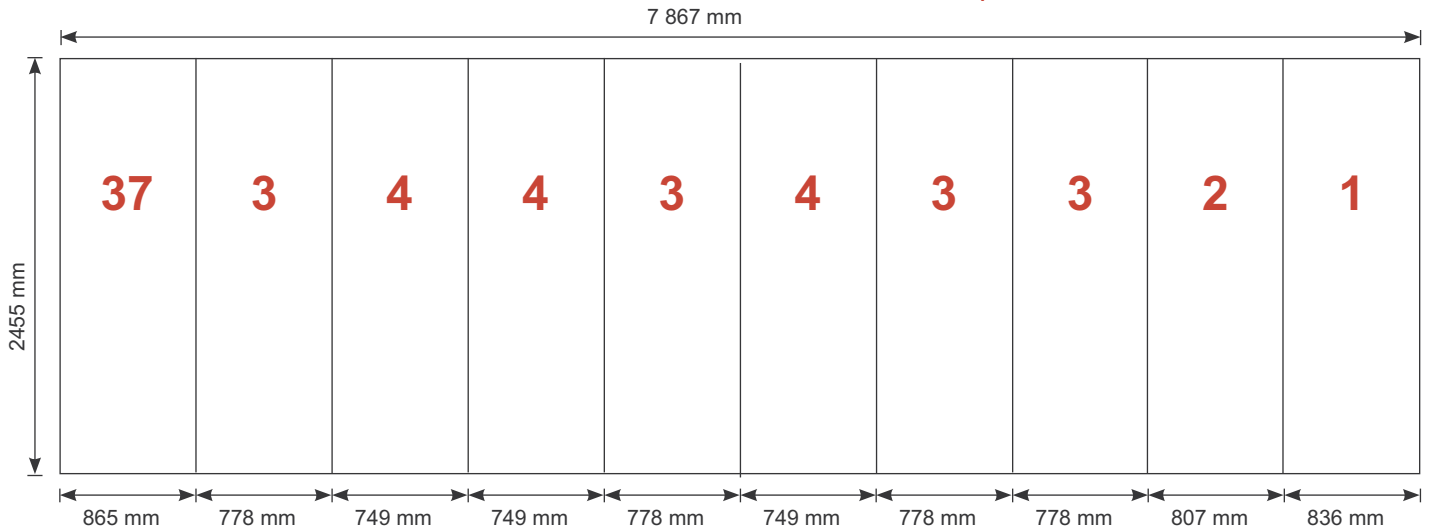

Exhibition unit **Shape D191** 250 cm

 <p>D191</p> <p>Item No. 9113</p>	Panel no.	Quantity	Height (mm)	Width (mm)
	37	1	2455 mm	865 mm
	3	4	2455 mm	778 mm
	4	3	2455 mm	749 mm
	2	1	2455 mm	807 mm
	1	1	2455 mm	836 mm
Total panels		10	This panels fits into one MB EGO Plastic Hard Case	

Add-On component for Graphic Panels	
Mag-Tape	50 m
Corner tabs	40 pcs.
Edge stiffener	20 pcs.

Exhibition unit **Shape D191** 250 cm

Side view

Item.	Components	Quantity
A	Red junction	22 pcs.
B	Grey junction	11 pcs.
C	Purple rod	24 pcs.
D	Brown rod	9 pcs.
E	Black rod	22 pcs.
F	Black wing	22 pcs.
	Hanger	20 pcs.
	Clicker	20 pcs.