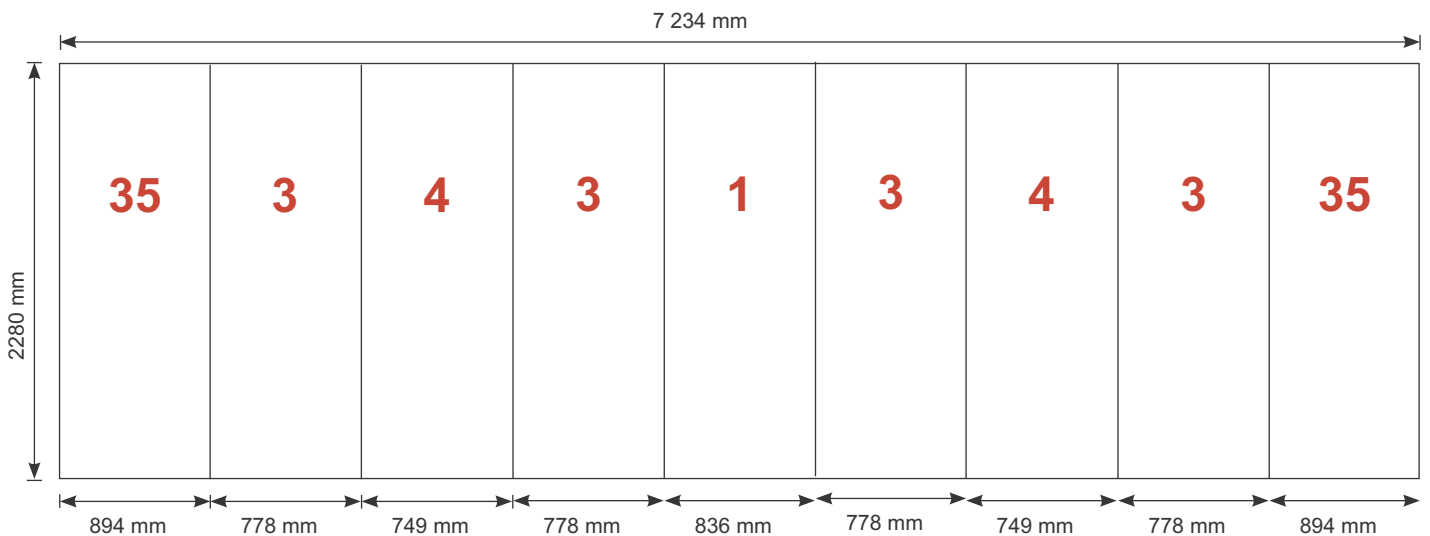

Exhibition unit **Shape D192** 230 cm

 <p>D192 Item No. 9132</p>	Panel no.	Quantity	Height (mm)	Width (mm)
	35	2	2280 mm	894 mm
	3	4	2280 mm	778 mm
	4	2	2280 mm	749 mm
	1	1	2280 mm	836 mm
Total panels		9	This panels fits into one MB EGO Plastic Hard Case	

Add-On component for Graphic Panels	
Mag-Tape	42 m
Corner tabs	36 pcs.
Edge stiffener	18 pcs.

Exhibition unit **Shape D192** 230 cm

Side view

D192		
Item.	Components	Quantity
A	Red junction	20 pcs.
B	Grey junction	10 pcs.
C	Purple rod	15 pcs.
D	Brown rod	12 pcs.
E	Gold rod	20 pcs.
F	Gold wing	20 pcs.
	Hanger	18 pcs.
	Clicker	18 pcs.