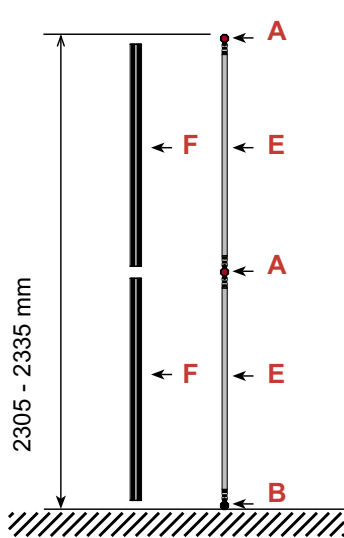

Exhibition unit **Shape D192** 230 cm

 <p>D192 Item No. 9132</p>	Panel no.	Quantity	Height (mm)	Width (mm)
	35	2	2280 mm	894 mm
	3	4	2280 mm	778 mm
	4	2	2280 mm	749 mm
	1	1	2280 mm	836 mm
Total panels		9	This panels fits into one MB EGO Plastic Hard Case	

Add-On component for Graphic Panels	
Mag-Tape	42 m
Corner tabs	36 pcs.
Edge stiffener	18 pcs.

Exhibition unit **Shape D192** 230 cm

Side view

D192		
Item.	Components	Quantity
A	Red junction	20 pcs.
B	Grey junction	10 pcs.
C	Purple rod	15 pcs.
D	Brown rod	12 pcs.
E	Gold rod	20 pcs.
F	Gold wing	20 pcs.
	Hanger	18 pcs.
	Clicker	18 pcs.