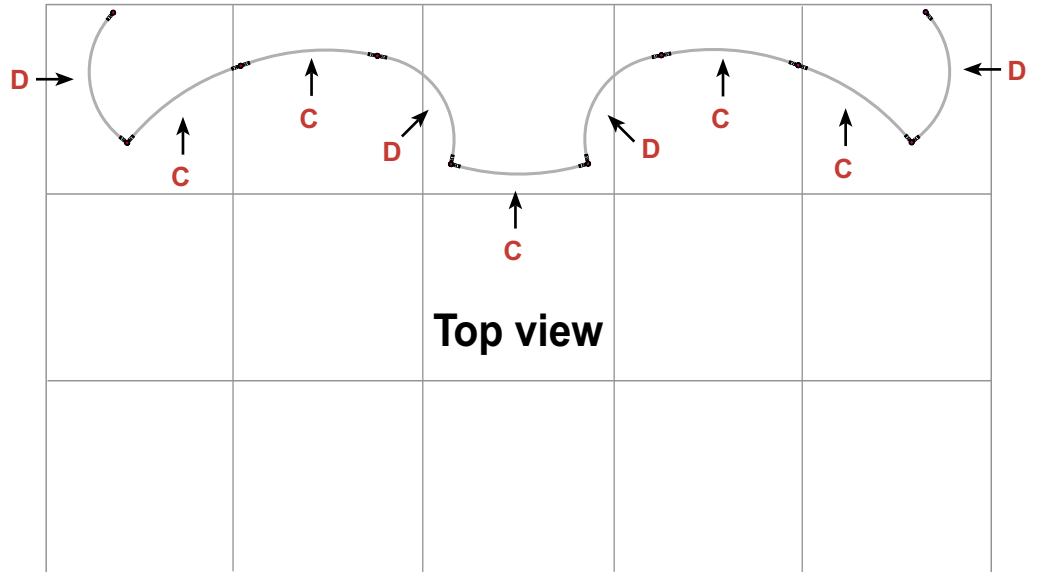

Exhibition unit **Shape D192** 230 cm

 <p>D192 Item No. 9132</p>	Panel no.	Quantity	Height (mm)	Width (mm)
	35	2	2280 mm	894 mm
	3	4	2280 mm	778 mm
	4	2	2280 mm	749 mm
	1	1	2280 mm	836 mm
Total panels		9	This panels fits into one MB EGO Plastic Hard Case	

Add-On component for Graphic Panels	
Mag-Tape	42 m
Corner tabs	36 pcs.
Edge stiffener	18 pcs.

Exhibition unit **Shape D192** 230 cm

Side view

D192		
Item.	Components	Quantity
A	Red junction	20 pcs.
B	Grey junction	10 pcs.
C	Purple rod	15 pcs.
D	Brown rod	12 pcs.
E	Gold rod	20 pcs.
F	Gold wing	20 pcs.
	Hanger	18 pcs.
	Clicker	18 pcs.