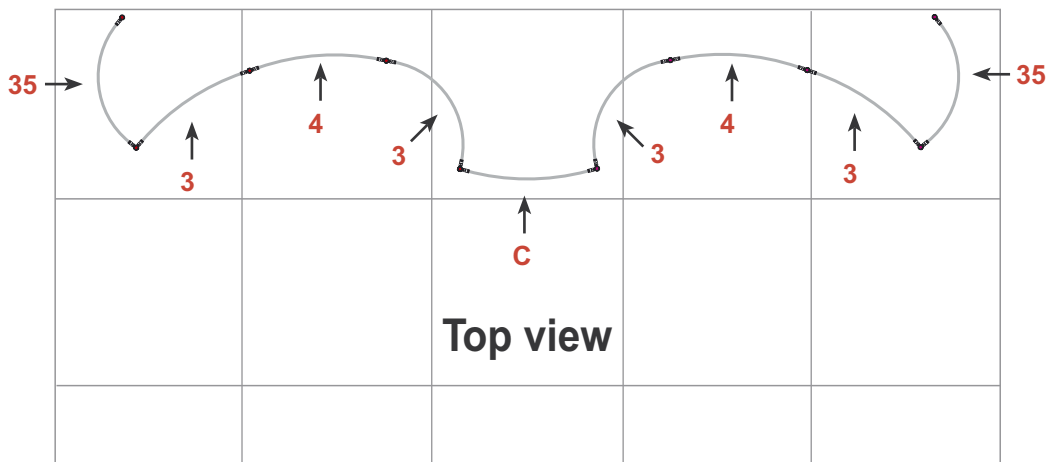

Exhibition unit **Shape D192** 230 cm

 <p>D192 Item No. 9132</p>	Panel no.	Quantity	Height (mm)	Width (mm)
	35	2	2280 mm	894 mm
	3	4	2280 mm	778 mm
	4	2	2280 mm	749 mm
	1	1	2280 mm	836 mm
Total panels		9	This panels fits into one MB EGO Plastic Hard Case	

Add-On component for Graphic Panels	
Mag-Tape	42 m
Corner tabs	36 pcs.
Edge stiffener	18 pcs.

Exhibition unit **Shape D192** 230 cm

Side view

D192		
Item.	Components	Quantity
A	Red junction	20 pcs.
B	Grey junction	10 pcs.
C	Purple rod	15 pcs.
D	Brown rod	12 pcs.
E	Gold rod	20 pcs.
F	Gold wing	20 pcs.
	Hanger	18 pcs.
	Clicker	18 pcs.