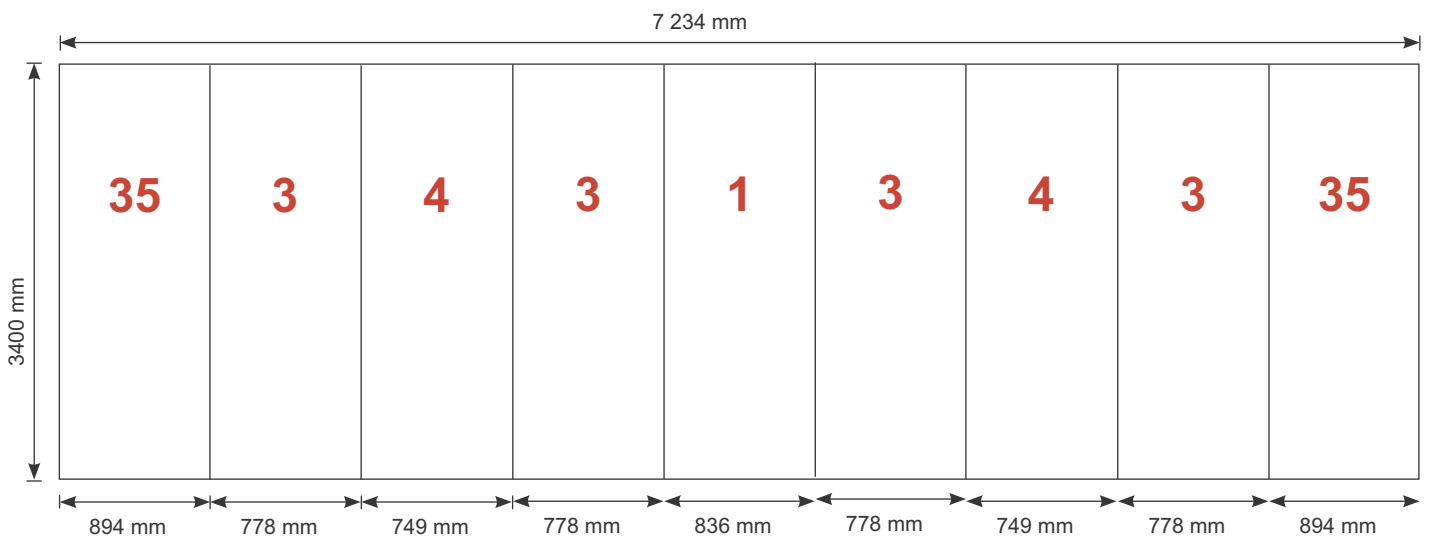

Exhibition unit **Shape D192** 340 cm

Panel no.	Quantity	Height (mm)	Width (mm)
35	2	3400 mm	894 mm
3	4	3400 mm	778 mm
4	2	3400 mm	749 mm
1	1	3400 mm	836 mm

Total panels **9** This panels fits into one MB EGO Plastic Hard Case

Add-On component for Graphic Panels	
Mag-Tape	62 m
Corner tabs	36 pcs.
Edge stiffener	18 pcs.

Exhibition unit **Shape D192** 340 cm

Side view

Item.	Components	Quantity
A	Red junction	30 pcs.
B	Grey junction	10 pcs.
C	Purple rod	20 pcs.
D	Brown rod	16 pcs.
E	Gold rod	30 pcs.
F	Gold wing	30 pcs.
	Hanger	18 pcs.
	Clicker	18 pcs.