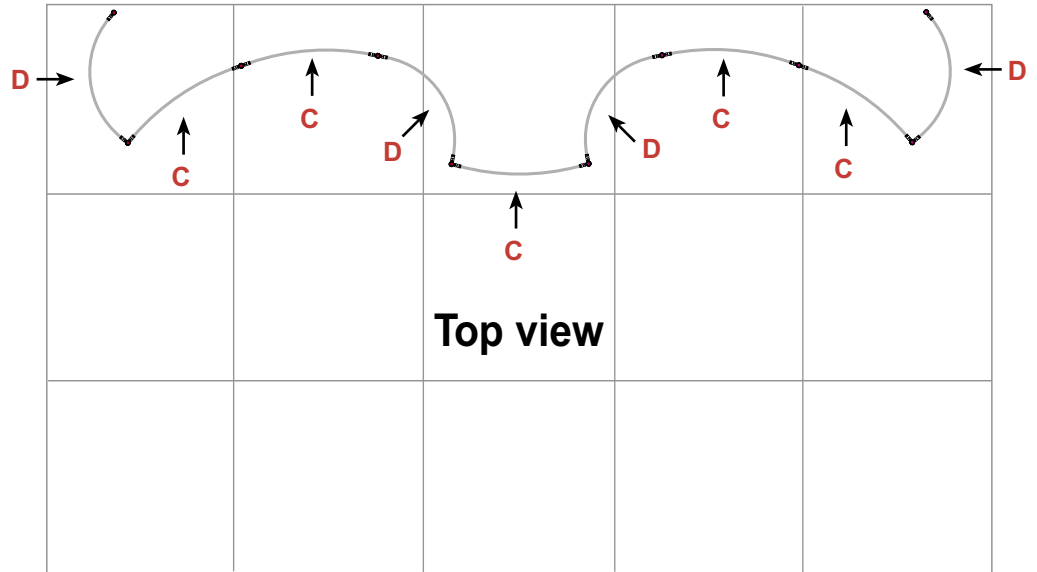

Exhibition unit **Shape D192** 340 cm

Panel no.	Quantity	Height (mm)	Width (mm)
35	2	3400 mm	894 mm
3	4	3400 mm	778 mm
4	2	3400 mm	749 mm
1	1	3400 mm	836 mm

Total panels **9** This panels fits into one MB EGO Plastic Hard Case

Add-On component for Graphic Panels	
Mag-Tape	62 m
Corner tabs	36 pcs.
Edge stiffener	18 pcs.

Exhibition unit **Shape D192** 340 cm

Side view

Item.	Components	Quantity
A	Red junction	30 pcs.
B	Grey junction	10 pcs.
C	Purple rod	20 pcs.
D	Brown rod	16 pcs.
E	Gold rod	30 pcs.
F	Gold wing	30 pcs.
	Hanger	18 pcs.
	Clicker	18 pcs.