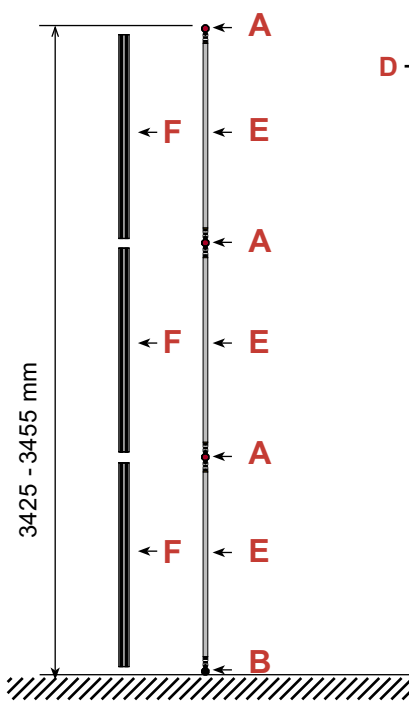

Exhibition unit **Shape D192** 340 cm

Panel no.	Quantity	Height (mm)	Width (mm)
35	2	3400 mm	894 mm
3	4	3400 mm	778 mm
4	2	3400 mm	749 mm
1	1	3400 mm	836 mm

Total panels **9** This panels fits into one MB EGO Plastic Hard Case

Add-On component for Graphic Panels	
Mag-Tape	62 m
Corner tabs	36 pcs.
Edge stiffener	18 pcs.

Exhibition unit **Shape D192** 340 cm

Side view

Item.	Components	Quantity
A	Red junction	30 pcs.
B	Grey junction	10 pcs.
C	Purple rod	20 pcs.
D	Brown rod	16 pcs.
E	Gold rod	30 pcs.
F	Gold wing	30 pcs.
	Hanger	18 pcs.
	Clicker	18 pcs.