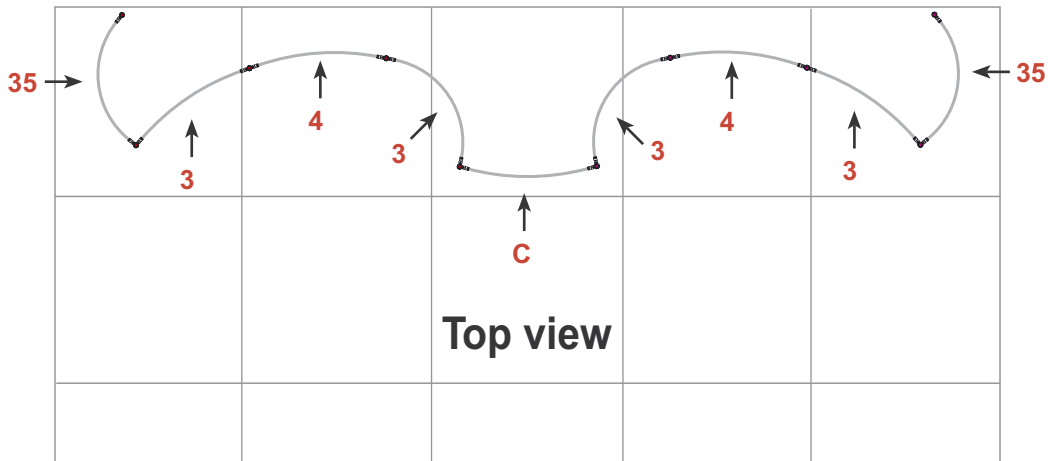

Exhibition unit **Shape D192** 340 cm

Panel no.	Quantity	Height (mm)	Width (mm)
35	2	3400 mm	894 mm
3	4	3400 mm	778 mm
4	2	3400 mm	749 mm
1	1	3400 mm	836 mm

Total panels **9** This panels fits into one MB EGO Plastic Hard Case

Add-On component for Graphic Panels	
Mag-Tape	62 m
Corner tabs	36 pcs.
Edge stiffener	18 pcs.

Exhibition unit **Shape D192** 340 cm

Side view

Item.	Components	Quantity
A	Red junction	30 pcs.
B	Grey junction	10 pcs.
C	Purple rod	20 pcs.
D	Brown rod	16 pcs.
E	Gold rod	30 pcs.
F	Gold wing	30 pcs.
	Hanger	18 pcs.
	Clicker	18 pcs.