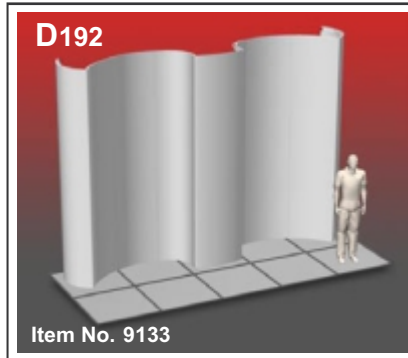

Exhibition unit **Shape D192** 340 cm

Panel no.	Quantity	Height (mm)	Width (mm)
35	2	3400 mm	894 mm
3	4	3400 mm	778 mm
4	2	3400 mm	749 mm
1	1	3400 mm	836 mm

Total panels **9** This panels fits into one MB EGO Plastic Hard Case

Add-On component for Graphic Panels	
Mag-Tape	62 m
Corner tabs	36 pcs.
Edge stiffener	18 pcs.

Exhibition unit **Shape D192** 340 cm

Side view

Item.	Components	Quantity
A	Red junction	30 pcs.
B	Grey junction	10 pcs.
C	Purple rod	20 pcs.
D	Brown rod	16 pcs.
E	Gold rod	30 pcs.
F	Gold wing	30 pcs.
	Hanger	18 pcs.
	Clicker	18 pcs.