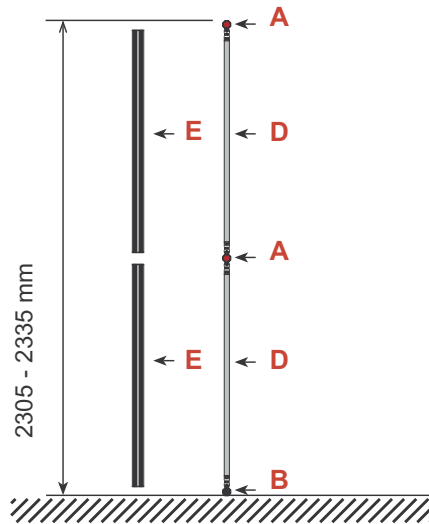

Exhibition unit **Shape D55** 230 cm

Panel no.	Quantity	Height (mm)	Width (mm)
1	2	2280 mm	836 mm
39	2	2280 mm	720 mm
7	1	2280 mm	684 mm
4	5	2280 mm	749 mm
3	2	2280 mm	778 mm
38	1	2280 mm	687 mm
2	1	2280 mm	807 mm

Total panels 14

This panels fits into one MB EGO Plastic Hard Case

Add-On component for Graphic Panels	
Mag-Tape	55 m
Corner tabs	44 pcs.
Edge stiffener	22 pcs.

Exhibition unit **Shape D55** 230 cm

Side view

<p>D55</p>  <p>Item No. 9122</p>	Item.	Components	Quantity
	A	Red junction	26 pcs.
B	Grey junction	13 pcs.	
C	Purple rod	45 pcs.	
D	Gold rod	26 pcs.	
E	Gold wing	24 pcs.	
	Hanger	22 pcs.	
	Clicker	22 pcs.	