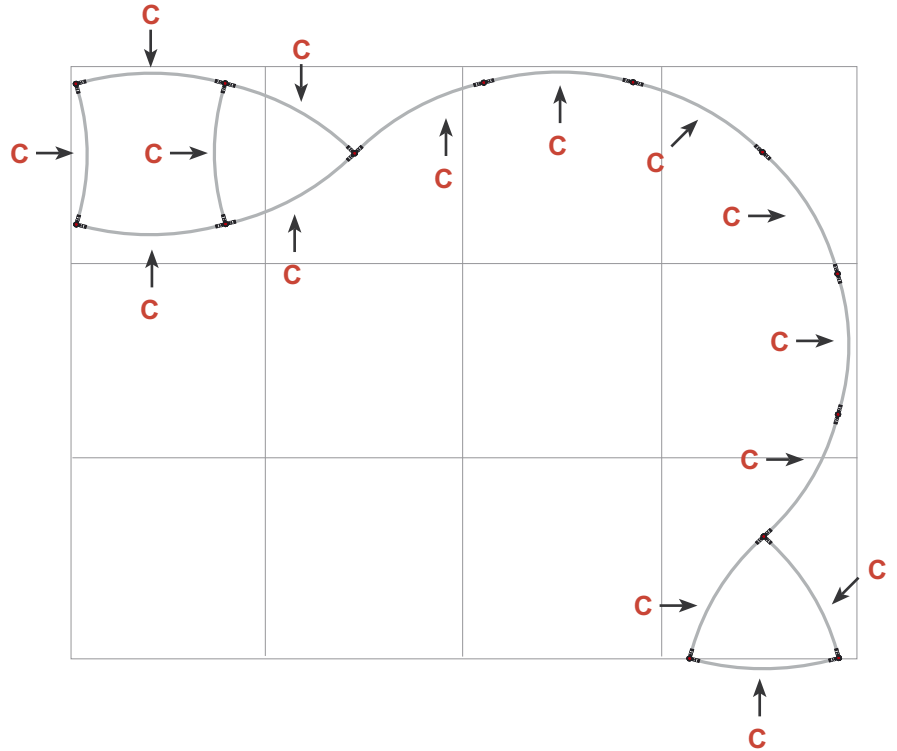

Exhibition unit **Shape D55** 230 cm

Panel no.	Quantity	Height (mm)	Width (mm)
1	2	2280 mm	836 mm
39	2	2280 mm	720 mm
7	1	2280 mm	684 mm
4	5	2280 mm	749 mm
3	2	2280 mm	778 mm
38	1	2280 mm	687 mm
2	1	2280 mm	807 mm

Total panels 14

This panels fits into one MB EGO Plastic Hard Case

Add-On component for Graphic Panels	
Mag-Tape	55 m
Corner tabs	44 pcs.
Edge stiffener	22 pcs.

Exhibition unit **Shape D55** 230 cm

Side view

<p>D55</p>  <p>Item No. 9122</p>	Item.	Components	Quantity
	A	Red junction	26 pcs.
B	Grey junction	13 pcs.	
C	Purple rod	45 pcs.	
D	Gold rod	26 pcs.	
E	Gold wing	24 pcs.	
	Hanger	22 pcs.	
	Clicker	22 pcs.	