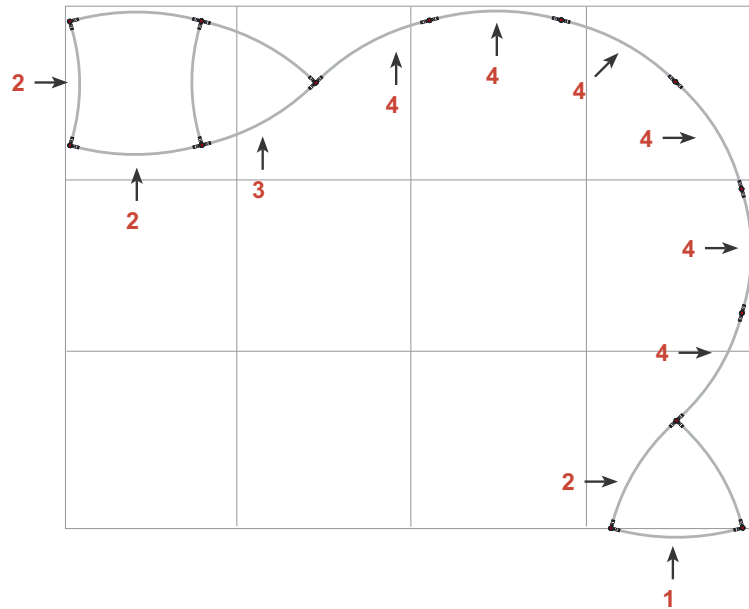

Exhibition unit **Shape D55** 230 cm

Panel no.	Quantity	Height (mm)	Width (mm)
1	2	2280 mm	836 mm
39	2	2280 mm	720 mm
7	1	2280 mm	684 mm
4	5	2280 mm	749 mm
3	2	2280 mm	778 mm
38	1	2280 mm	687 mm
2	1	2280 mm	807 mm

Total panels 14

This panels fits into one MB EGO Plastic Hard Case

Add-On component for Graphic Panels	
Mag-Tape	55 m
Corner tabs	44 pcs.
Edge stiffener	22 pcs.

Exhibition unit **Shape D55** 230 cm

Side view

<p>D55</p>  <p>Item No. 9122</p>	Item.	Components	Quantity
	A	Red junction	26 pcs.
B	Grey junction	13 pcs.	
C	Purple rod	45 pcs.	
D	Gold rod	26 pcs.	
E	Gold wing	24 pcs.	
	Hanger	22 pcs.	
	Clicker	22 pcs.	