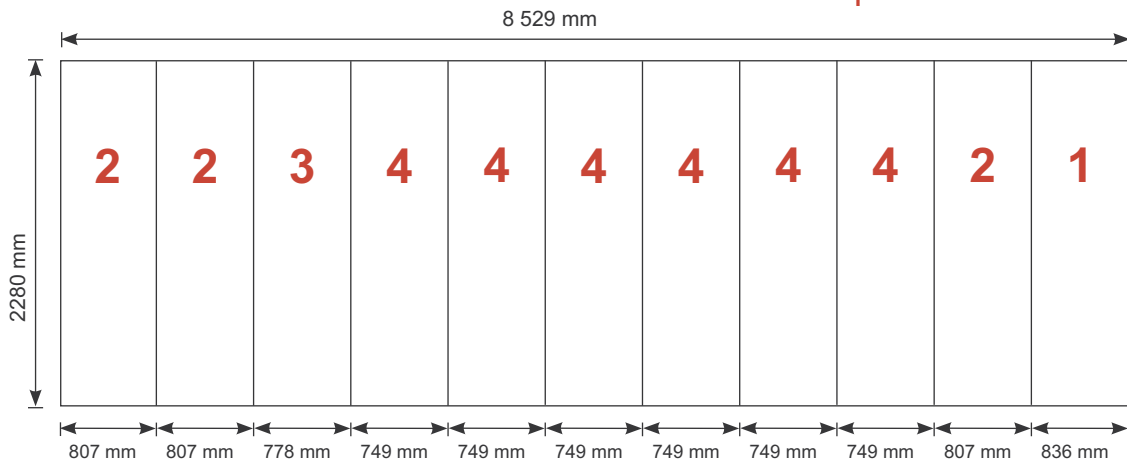

Exhibition unit **Shape D55** 230 cm

Panel no.	Quantity	Height (mm)	Width (mm)
1	2	2280 mm	836 mm
39	2	2280 mm	720 mm
7	1	2280 mm	684 mm
4	5	2280 mm	749 mm
3	2	2280 mm	778 mm
38	1	2280 mm	687 mm
2	1	2280 mm	807 mm

Total panels 14

This panels fits into one MB EGO Plastic Hard Case

Add-On component for Graphic Panels	
Mag-Tape	55 m
Corner tabs	44 pcs.
Edge stiffener	22 pcs.

Exhibition unit **Shape D55** 230 cm

Side view

<p>D55</p>  <p>Item No. 9122</p>	Item.	Components	Quantity
	A	Red junction	26 pcs.
B	Grey junction	13 pcs.	
C	Purple rod	45 pcs.	
D	Gold rod	26 pcs.	
E	Gold wing	24 pcs.	
	Hanger	22 pcs.	
	Clicker	22 pcs.	