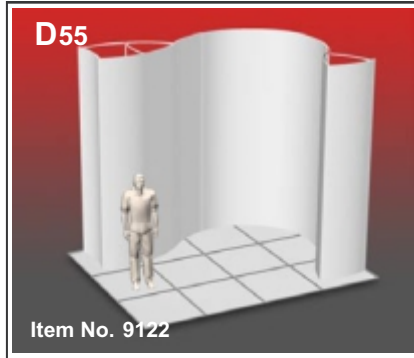

Exhibition unit **Shape D55** 230 cm

Panel no.	Quantity	Height (mm)	Width (mm)
1	2	2280 mm	836 mm
39	2	2280 mm	720 mm
7	1	2280 mm	684 mm
4	5	2280 mm	749 mm
3	2	2280 mm	778 mm
38	1	2280 mm	687 mm
2	1	2280 mm	807 mm

Total panels 14

This panels fits into one MB EGO Plastic Hard Case

Add-On component for Graphic Panels	
Mag-Tape	55 m
Corner tabs	44 pcs.
Edge stiffener	22 pcs.

Exhibition unit **Shape D55** 230 cm

Side view

<p>D55</p>  <p>Item No. 9122</p>	Item.	Components	Quantity
	A	Red junction	26 pcs.
B	Grey junction	13 pcs.	
C	Purple rod	45 pcs.	
D	Gold rod	26 pcs.	
E	Gold wing	24 pcs.	
	Hanger	22 pcs.	
	Clicker	22 pcs.	