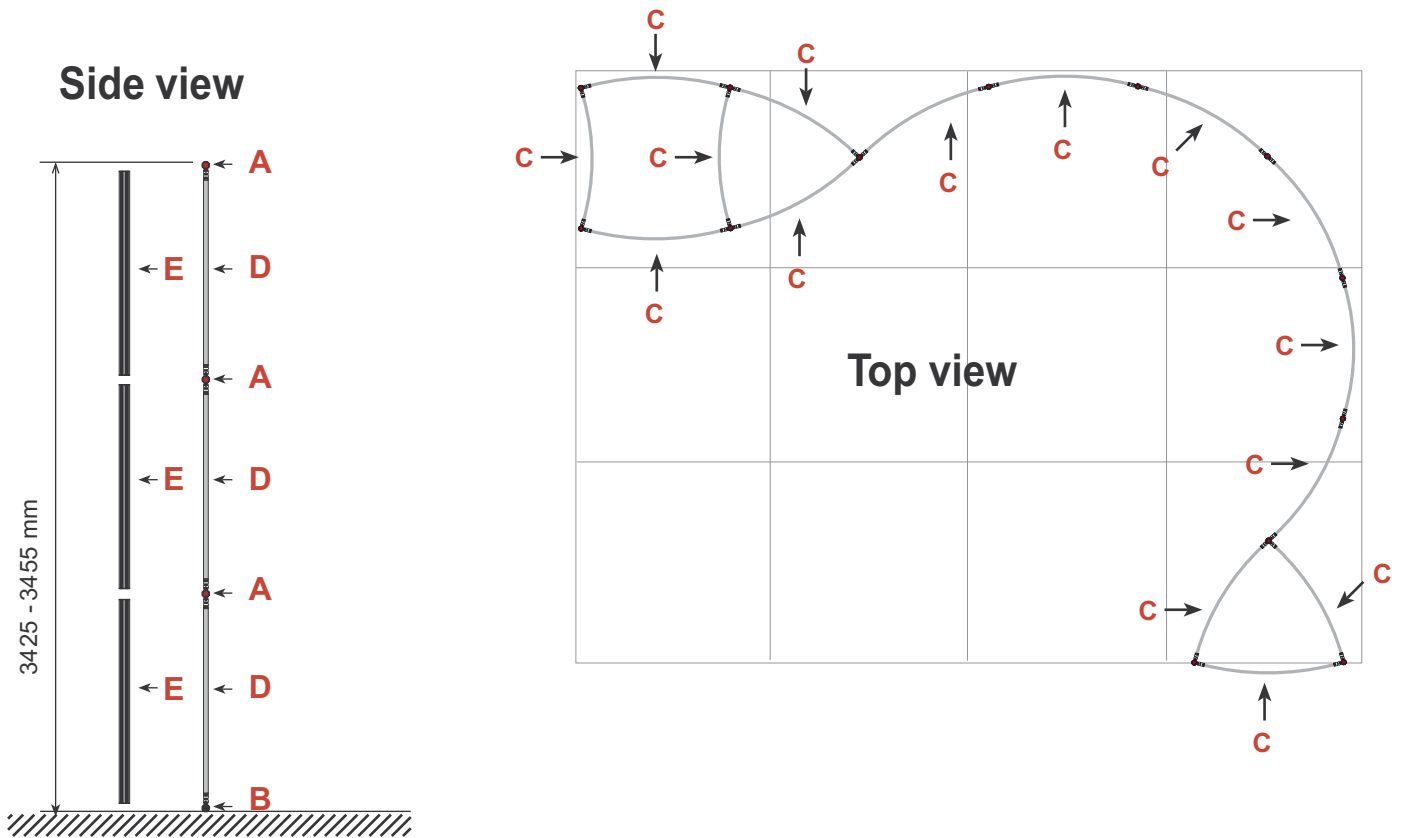

## Exhibition unit **Shape D55** 340 cm

Panel no.	Quantity	Height (mm)	Width (mm)
<b>1</b>	2	3400 mm	836 mm
<b>39</b>	2	3400 mm	720 mm
<b>7</b>	1	3400 mm	684 mm
<b>4</b>	5	3400 mm	749 mm
<b>3</b>	2	3400 mm	778 mm
<b>38</b>	1	3400 mm	687 mm
<b>2</b>	1	3400 mm	807 mm

**Total panels**

**14**

This panels fits into one MB EGO Plastic Hard Case

Add-On component for Graphic Panels	
Mag-Tape	75 m
Corner tabs	44 pcs.
Edge stiffener	22 pcs.

## Exhibition unit **Shape D55** 340 cm

Item.	Components	Quantity
<b>A</b>	Red junction	39 pcs.
<b>B</b>	Grey junction	13 pcs.
<b>C</b>	Purple rod	60 pcs.
<b>D</b>	Gold rod	39 pcs.
<b>E</b>	Gold wing	36 pcs.
	Hanger	22 pcs.
	Clicker	22 pcs.