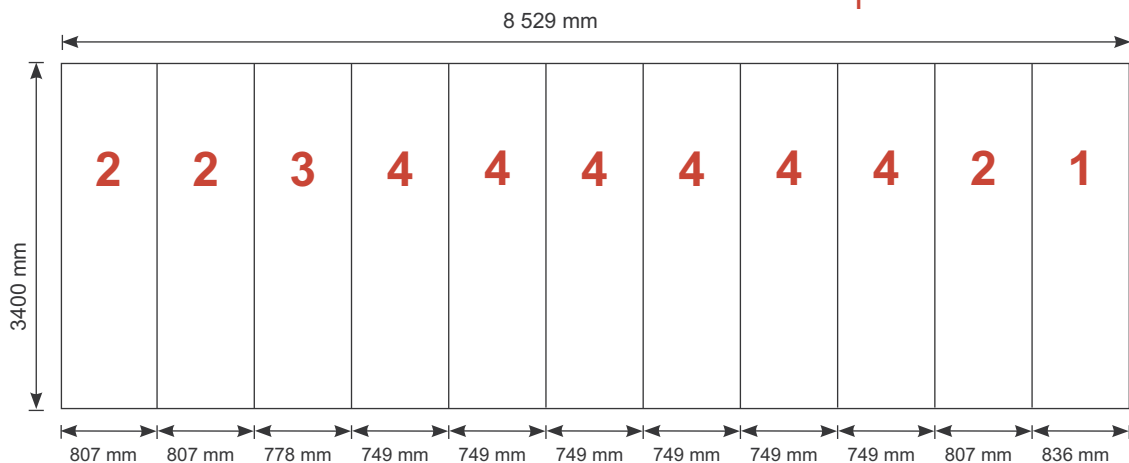

## Exhibition unit **Shape D55** 340 cm

Panel no.	Quantity	Height (mm)	Width (mm)
<b>1</b>	2	3400 mm	836 mm
<b>39</b>	2	3400 mm	720 mm
<b>7</b>	1	3400 mm	684 mm
<b>4</b>	5	3400 mm	749 mm
<b>3</b>	2	3400 mm	778 mm
<b>38</b>	1	3400 mm	687 mm
<b>2</b>	1	3400 mm	807 mm

**Total panels**

**14**

This panels fits into one MB EGO Plastic Hard Case

Add-On component for Graphic Panels	
Mag-Tape	75 m
Corner tabs	44 pcs.
Edge stiffener	22 pcs.

## Exhibition unit **Shape D55** 340 cm

Item.	Components	Quantity
<b>A</b>	Red junction	39 pcs.
<b>B</b>	Grey junction	13 pcs.
<b>C</b>	Purple rod	60 pcs.
<b>D</b>	Gold rod	39 pcs.
<b>E</b>	Gold wing	36 pcs.
	Hanger	22 pcs.
	Clicker	22 pcs.