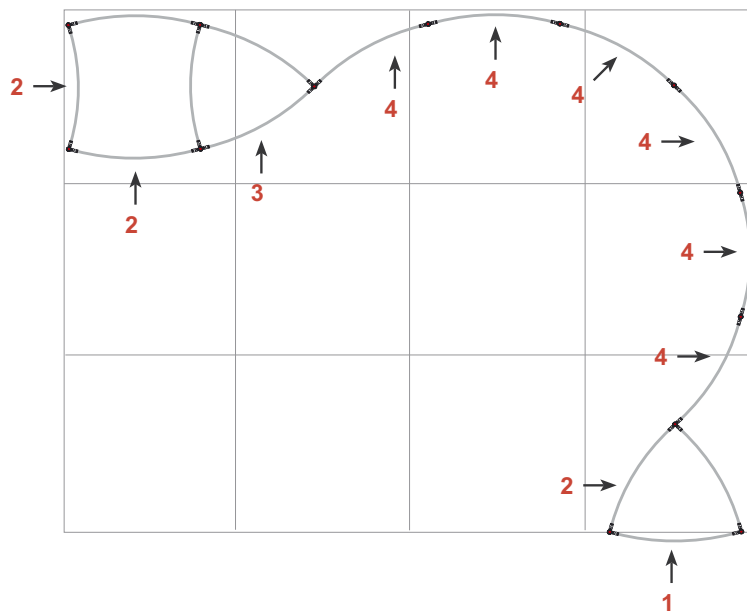

## Exhibition unit **Shape D55** 340 cm

Panel no.	Quantity	Height (mm)	Width (mm)
<b>1</b>	2	3400 mm	836 mm
<b>39</b>	2	3400 mm	720 mm
<b>7</b>	1	3400 mm	684 mm
<b>4</b>	5	3400 mm	749 mm
<b>3</b>	2	3400 mm	778 mm
<b>38</b>	1	3400 mm	687 mm
<b>2</b>	1	3400 mm	807 mm

**Total panels**

**14**

This panels fits into one MB EGO Plastic Hard Case

Add-On component for Graphic Panels	
Mag-Tape	75 m
Corner tabs	44 pcs.
Edge stiffener	22 pcs.

## Exhibition unit **Shape D55** 340 cm

Item.	Components	Quantity
<b>A</b>	Red junction	39 pcs.
<b>B</b>	Grey junction	13 pcs.
<b>C</b>	Purple rod	60 pcs.
<b>D</b>	Gold rod	39 pcs.
<b>E</b>	Gold wing	36 pcs.
	Hanger	22 pcs.
	Clicker	22 pcs.