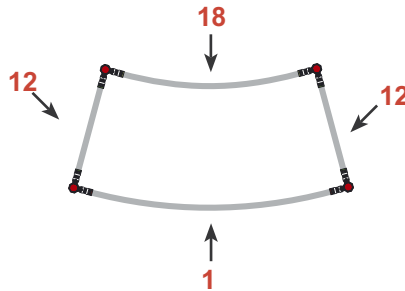

Reception unit **Shape R1** 105 cm

Panel no.	Quantity	Height (mm)	Width (mm)
12	2	1005 mm	402 mm
1	1	1005 mm	836 mm
18	1	1005 mm	631 mm

Total panels **4** This panels fits into one MB EGO Plastic Hard Case

Top view

Front view

Add-On component for Graphic Panels	
Mag-Tape	8,2 m
Corner tabs	16 pcs.
Edge stiffener	8 pcs.

Reception unit **Shape R1** 105 cm

Side view

Top view

<p>R1</p>  <p>Item No. 9140</p>	Item.	Components	Quantity
	A	Grey junction	8 pcs.
	B	Purple rod	2 pcs.
	C	Lime rod	2 pcs.
	D	Green rod	4 pcs.
	E	Silver rod	4 pcs.
	F	Silver wing	4 pcs.
		Hanger	8 pcs.
		Clicker	8 pcs.