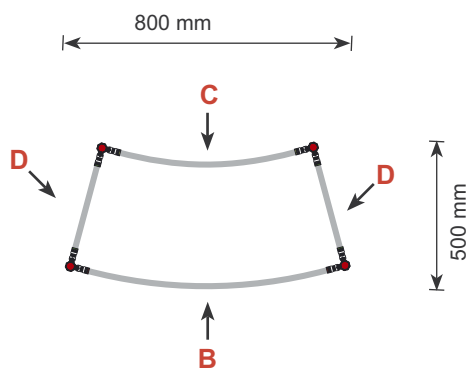

Reception unit **Shape R1** 105 cm

Panel no.	Quantity	Height (mm)	Width (mm)
12	2	1005 mm	402 mm
1	1	1005 mm	836 mm
18	1	1005 mm	631 mm

Total panels **4** This panels fits into one MB EGO Plastic Hard Case

Top view

Front view

Add-On component for Graphic Panels	
Mag-Tape	8,2 m
Corner tabs	16 pcs.
Edge stiffener	8 pcs.

Reception unit **Shape R1** 105 cm

Side view

Top view

<p>R1</p>  <p>Item No. 9140</p>	Item.	Components	Quantity
	A	Grey junction	8 pcs.
	B	Purple rod	2 pcs.
	C	Lime rod	2 pcs.
	D	Green rod	4 pcs.
	E	Silver rod	4 pcs.
	F	Silver wing	4 pcs.
		Hanger	8 pcs.
		Clicker	8 pcs.