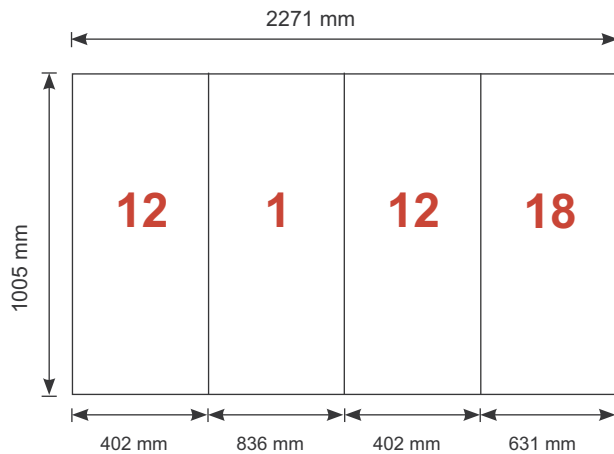

Reception unit **Shape R1** 105 cm

Panel no.	Quantity	Height (mm)	Width (mm)
12	2	1005 mm	402 mm
1	1	1005 mm	836 mm
18	1	1005 mm	631 mm

Total panels **4** This panels fits into one MB EGO Plastic Hard Case

Top view

Front view

Add-On component for Graphic Panels	
Mag-Tape	8,2 m
Corner tabs	16 pcs.
Edge stiffener	8 pcs.

Reception unit **Shape R1** 105 cm

Side view

Top view

<p>R1</p>  <p>Item No. 9140</p>	Item.	Components	Quantity
	A	Grey junction	8 pcs.
	B	Purple rod	2 pcs.
	C	Lime rod	2 pcs.
	D	Green rod	4 pcs.
	E	Silver rod	4 pcs.
	F	Silver wing	4 pcs.
		Hanger	8 pcs.
		Clicker	8 pcs.