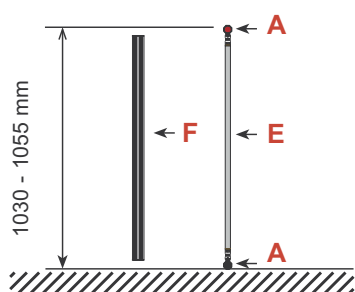

Reception unit **Shape R1** 105 cm

Panel no.	Quantity	Height (mm)	Width (mm)
12	2	1005 mm	402 mm
1	1	1005 mm	836 mm
18	1	1005 mm	631 mm

Total panels **4** This panels fits into one MB EGO Plastic Hard Case

Top view

Front view

Add-On component for Graphic Panels	
Mag-Tape	8,2 m
Corner tabs	16 pcs.
Edge stiffener	8 pcs.

Reception unit **Shape R1** 105 cm

Side view

Top view

<p>R1</p>  <p>Item No. 9140</p>	Item.	Components	Quantity
	A	Grey junction	8 pcs.
	B	Purple rod	2 pcs.
	C	Lime rod	2 pcs.
	D	Green rod	4 pcs.
	E	Silver rod	4 pcs.
	F	Silver wing	4 pcs.
		Hanger	8 pcs.
		Clicker	8 pcs.