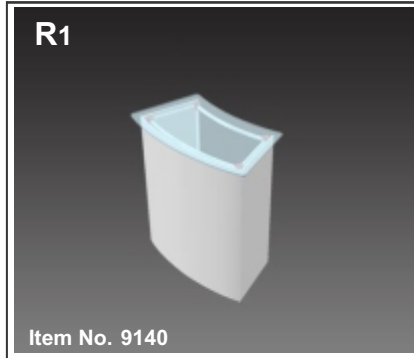

Reception unit **Shape R1** 105 cm

Panel no.	Quantity	Height (mm)	Width (mm)
12	2	1005 mm	402 mm
1	1	1005 mm	836 mm
18	1	1005 mm	631 mm

Total panels **4** This panels fits into one MB EGO Plastic Hard Case

Top view

Front view

Add-On component for Graphic Panels	
Mag-Tape	8,2 m
Corner tabs	16 pcs.
Edge stiffener	8 pcs.

Reception unit **Shape R1** 105 cm

Side view

Top view

<p>R1</p>  <p>Item No. 9140</p>	Item.	Components	Quantity
	A	Grey junction	8 pcs.
	B	Purple rod	2 pcs.
	C	Lime rod	2 pcs.
	D	Green rod	4 pcs.
	E	Silver rod	4 pcs.
	F	Silver wing	4 pcs.
		Hanger	8 pcs.
		Clicker	8 pcs.