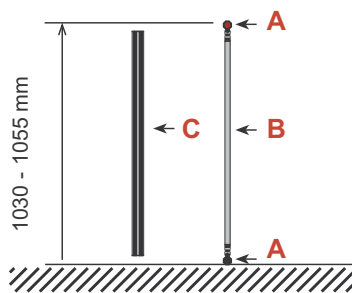

Reception unit **Shape R13** 105 cm

 <p>R13</p>	Panel no.	Quantity	Height (mm)	Width (mm)
	12	2	1005 mm	402 mm
	2	2	1005 mm	807 mm
	3	1	1005 mm	778 mm
	17	2	1005 mm	602 mm
	20	1	1005 mm	573 mm
Total panels		10	This panels fits into one MB EGO Plastic Hard Case	

Top view

Front view

Add-On component for Graphic Panels	
Mag-Tape	17 m
Corner tabs	32 pcs.
Edge stiffener	16 pcs.

Reception unit **Shape R13** 105 cm

Side view

Top view

R13	Item.	Components	Quantity
	A	Grey junction	16 pcs.
	B	Silverrod	8 pcs.
	C	Silverwing	8 pcs.
	D	Purple rod	6 pcs.
	E	Lime rod	6 pcs.
	F	Green rod	8 pcs.
		Hanger	16 pcs.
		Clicker	16 pcs.