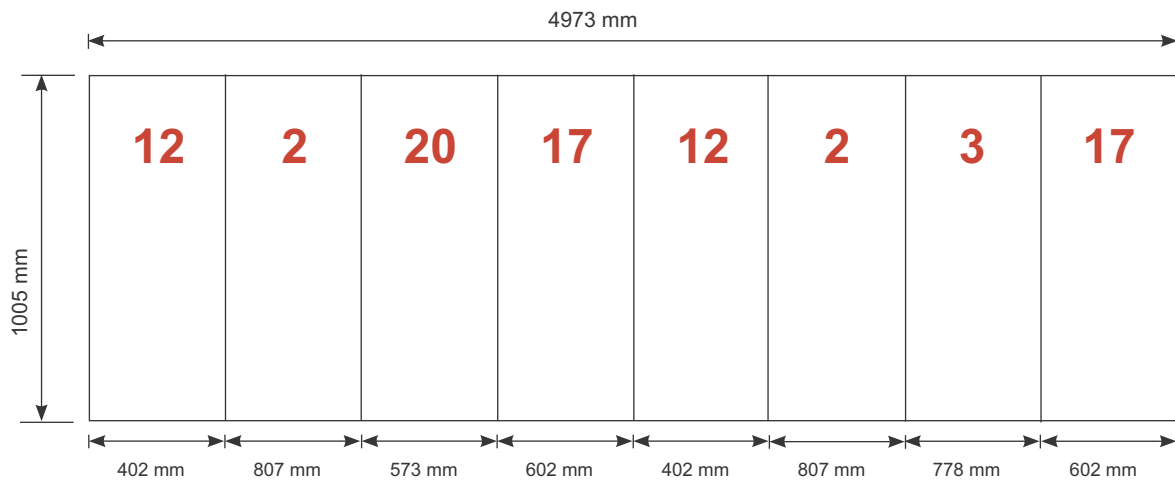

Reception unit **Shape R13** 105 cm

 <p>R13</p>	Panel no.	Quantity	Height (mm)	Width (mm)
	12	2	1005 mm	402 mm
	2	2	1005 mm	807 mm
	3	1	1005 mm	778 mm
	17	2	1005 mm	602 mm
	20	1	1005 mm	573 mm
Total panels		10	This panels fits into one MB EGO Plastic Hard Case	

Top view

Front view

Add-On component for Graphic Panels	
Mag-Tape	17 m
Corner tabs	32 pcs.
Edge stiffener	16 pcs.

Reception unit **Shape R13** 105 cm

Side view

Top view

R13	Item.	Components	Quantity
	A	Grey junction	16 pcs.
	B	Silverrod	8 pcs.
	C	Silverwing	8 pcs.
	D	Purple rod	6 pcs.
	E	Lime rod	6 pcs.
	F	Green rod	8 pcs.
		Hanger	16 pcs.
		Clicker	16 pcs.