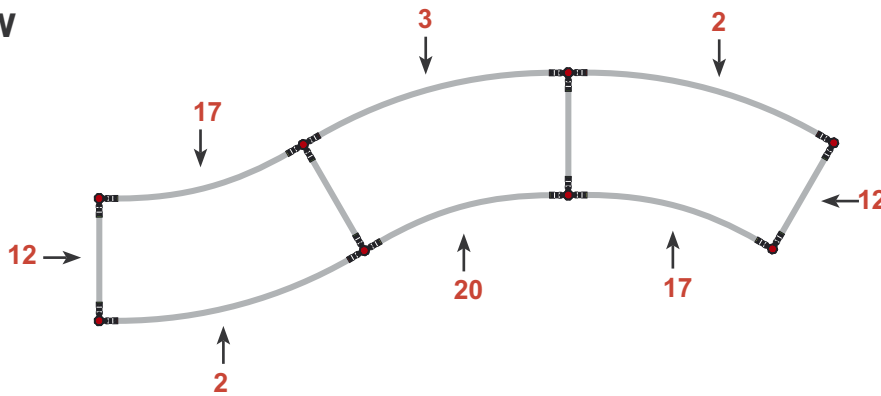

Reception unit **Shape R13** 105 cm

 <p>R13</p>	Panel no.	Quantity	Height (mm)	Width (mm)
	12	2	1005 mm	402 mm
	2	2	1005 mm	807 mm
	3	1	1005 mm	778 mm
	17	2	1005 mm	602 mm
	20	1	1005 mm	573 mm
Total panels		10	This panels fits into one MB EGO Plastic Hard Case	

Top view

Front view

Add-On component for Graphic Panels	
Mag-Tape	17 m
Corner tabs	32 pcs.
Edge stiffener	16 pcs.

Reception unit **Shape R13** 105 cm

Side view

Top view

R13	Item.	Components	Quantity
	A	Grey junction	16 pcs.
	B	Silverrod	8 pcs.
	C	Silverwing	8 pcs.
	D	Purple rod	6 pcs.
	E	Lime rod	6 pcs.
	F	Green rod	8 pcs.
		Hanger	16 pcs.
		Clicker	16 pcs.