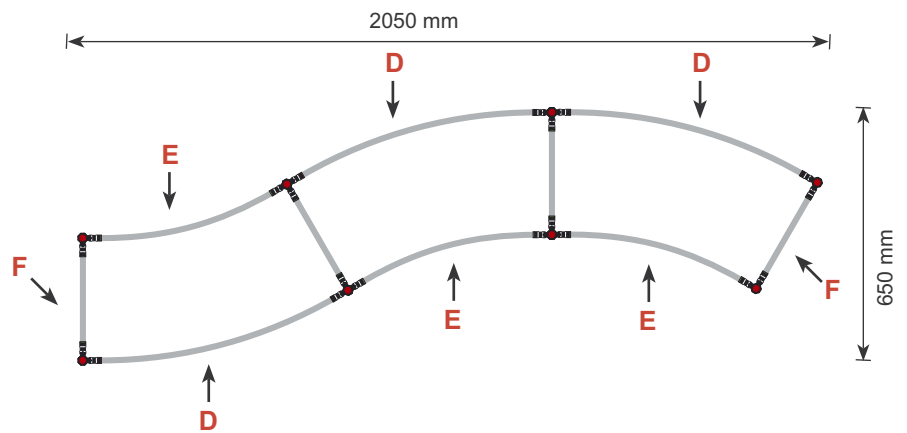

Reception unit **Shape R13** 105 cm

 <p>R13</p>	Panel no.	Quantity	Height (mm)	Width (mm)
	12	2	1005 mm	402 mm
	2	2	1005 mm	807 mm
	3	1	1005 mm	778 mm
	17	2	1005 mm	602 mm
	20	1	1005 mm	573 mm
Total panels		10	This panels fits into one MB EGO Plastic Hard Case	

Top view

Front view

Add-On component for Graphic Panels	
Mag-Tape	17 m
Corner tabs	32 pcs.
Edge stiffener	16 pcs.

Reception unit **Shape R13** 105 cm

Side view

Top view

R13	Item.	Components	Quantity
	A	Grey junction	16 pcs.
	B	Silverrod	8 pcs.
	C	Silverwing	8 pcs.
	D	Purple rod	6 pcs.
	E	Lime rod	6 pcs.
	F	Green rod	8 pcs.
		Hanger	16 pcs.
		Clicker	16 pcs.