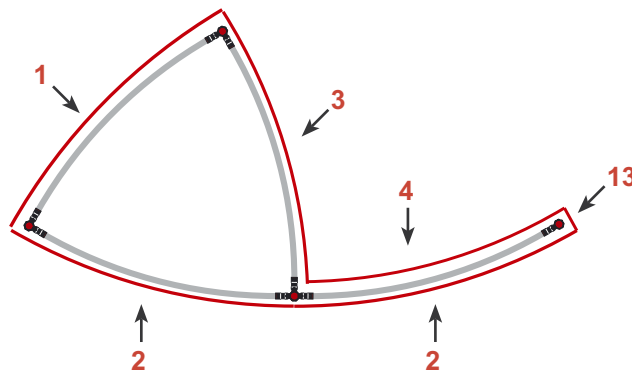

## Reception unit **Shape R14** 105 cm

Panel no.	Quantity	Height (mm)	Width (mm)
<b>2</b>	2	1005 mm	807 mm
<b>1</b>	1	1005 mm	836 mm
<b>3</b>	1	1005 mm	778 mm
<b>4</b>	1	1005 mm	749 mm
<b>13</b>	1	1005 mm	59 mm

### Top view

### Front view

## Reception unit **Shape R14** 105 cm

Side view

Top view

Item.	Components	Quantity
<b>A</b>	Grey junction	8 pcs.
<b>B</b>	Purple rod	8 pcs.
<b>C</b>	Silver rod	4 pcs.
<b>D</b>	Silver wing	4 pcs.
	Silver mag-bar	2 pcs.
	Mag-bar holder (black)	2 pcs.
	Mag-bar holder (grey)	2 pcs.
	Hanger	8 pcs.
	Clicker	8 pcs.