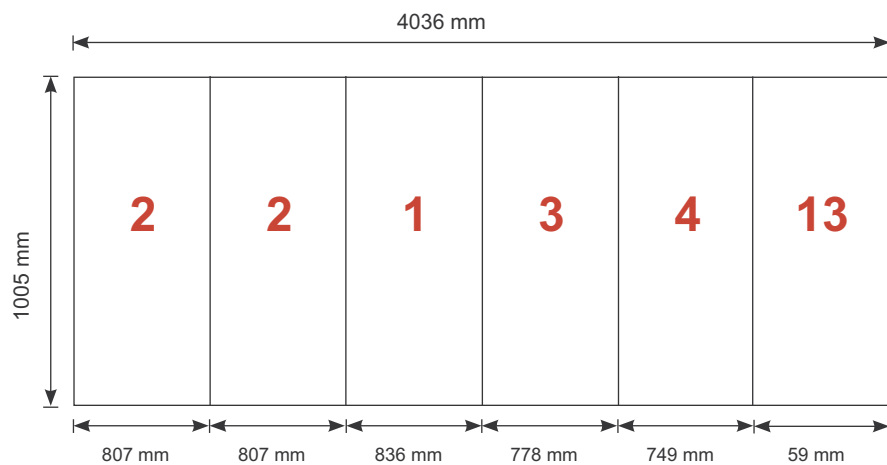

Front view

Add-On component for Graphic Panels

Mag-Tape	12,2 m
Corner tabs	24 pcs.
Edge stiffener	10 pcs.