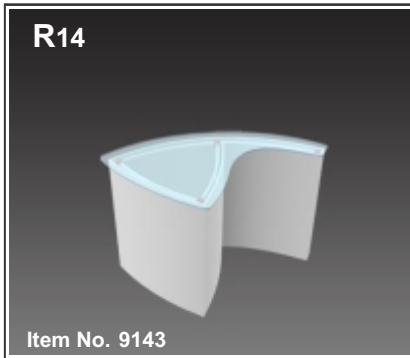

## Reception unit **Shape R14** 105 cm

Panel no.	Quantity	Height (mm)	Width (mm)
<b>2</b>	2	1005 mm	807 mm
<b>1</b>	1	1005 mm	836 mm
<b>3</b>	1	1005 mm	778 mm
<b>4</b>	1	1005 mm	749 mm
<b>13</b>	1	1005 mm	59 mm

**Total panels**

**6**

This panels fits into one MB EGO Plastic Hard Case

## Reception unit **Shape R14** 105 cm

Side view

Top view

Item.	Components	Quantity
<b>A</b>	Grey junction	8 pcs.
<b>B</b>	Purple rod	8 pcs.
<b>C</b>	Silver rod	4 pcs.
<b>D</b>	Silver wing	4 pcs.
	Silver mag-bar	2 pcs.
	Mag-bar holder (black)	2 pcs.
	Mag-bar holder (grey)	2 pcs.
	Hanger	8 pcs.
	Clicker	8 pcs.