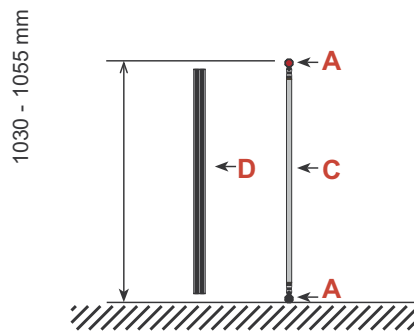

## Reception unit **Shape R14** 105 cm

Panel no.	Quantity	Height (mm)	Width (mm)
<b>2</b>	2	1005 mm	807 mm
<b>1</b>	1	1005 mm	836 mm
<b>3</b>	1	1005 mm	778 mm
<b>4</b>	1	1005 mm	749 mm
<b>13</b>	1	1005 mm	59 mm

### Top view

### Front view

## Reception unit **Shape R14** 105 cm

Side view

Top view

Item.	Components	Quantity
<b>A</b>	Grey junction	8 pcs.
<b>B</b>	Purple rod	8 pcs.
<b>C</b>	Silver rod	4 pcs.
<b>D</b>	Silver wing	4 pcs.
	Silver mag-bar	2 pcs.
	Mag-bar holder (black)	2 pcs.
	Mag-bar holder (grey)	2 pcs.
	Hanger	8 pcs.
	Clicker	8 pcs.