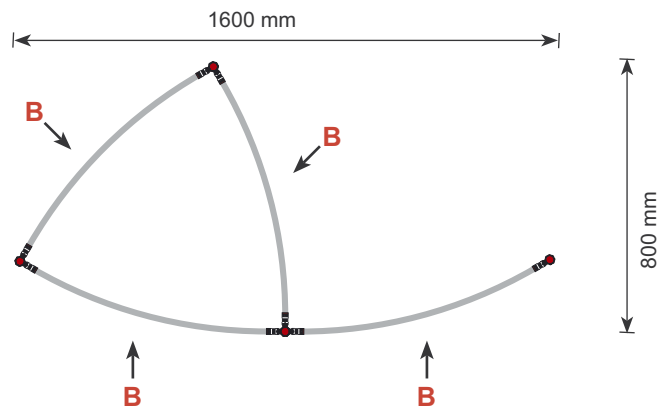

## Reception unit **Shape R14** 105 cm

Side view

Top view

Item.	Components	Quantity
<b>A</b>	Grey junction	8 pcs.
<b>B</b>	Purple rod	8 pcs.
<b>C</b>	Silver rod	4 pcs.
<b>D</b>	Silver wing	4 pcs.
	Silver mag-bar	2 pcs.
	Mag-bar holder (black)	2 pcs.
	Mag-bar holder (grey)	2 pcs.
	Hanger	8 pcs.
	Clicker	8 pcs.