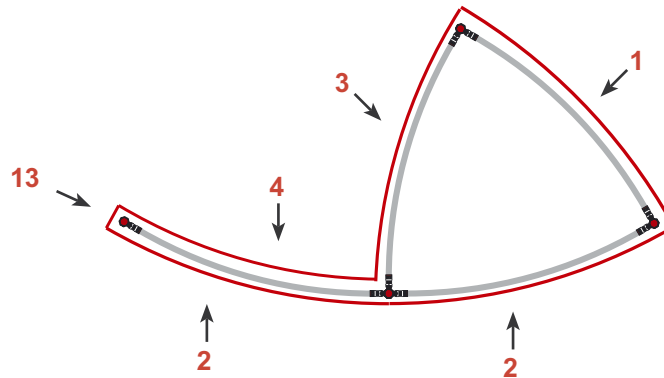

## Reception unit **Shape R15** 105 cm

Panel no.	Quantity	Height (mm)	Width (mm)
<b>2</b>	2	1005 mm	807 mm
<b>1</b>	1	1005 mm	836 mm
<b>3</b>	1	1005 mm	778 mm
<b>4</b>	1	1005 mm	749 mm
<b>13</b>	1	1005 mm	59 mm

**Total panels** **6** This panels fits into one MB EGO Plastic Hard Case

### Top view

## Reception unit **Shape R15** 105 cm

Side view

Top view

Item.	Components	Quantity
<b>A</b>	Grey junction	8 pcs.
<b>B</b>	Purple rod	8 pcs.
<b>C</b>	Silver rod	4 pcs.
<b>D</b>	Silver wing	4 pcs.
	Silver mag-bar	2 pcs.
	Mag-bar holder (black)	2 pcs.
	Mag-bar holder (grey)	2 pcs.
	Hanger	8 pcs.
	Clicker	8 pcs.