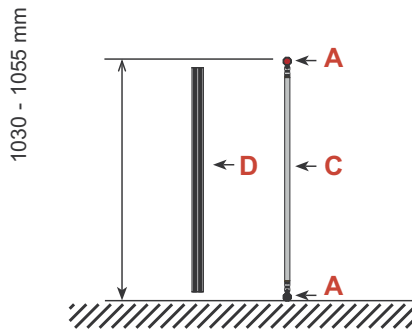

## Reception unit **Shape R15** 105 cm

Panel no.	Quantity	Height (mm)	Width (mm)
<b>2</b>	2	1005 mm	807 mm
<b>1</b>	1	1005 mm	836 mm
<b>3</b>	1	1005 mm	778 mm
<b>4</b>	1	1005 mm	749 mm
<b>13</b>	1	1005 mm	59 mm

### Top view

## Reception unit **Shape R15** 105 cm

Side view

Top view

Item.	Components	Quantity
<b>A</b>	Grey junction	8 pcs.
<b>B</b>	Purple rod	8 pcs.
<b>C</b>	Silver rod	4 pcs.
<b>D</b>	Silver wing	4 pcs.
	Silver mag-bar	2 pcs.
	Mag-bar holder (black)	2 pcs.
	Mag-bar holder (grey)	2 pcs.
	Hanger	8 pcs.
	Clicker	8 pcs.