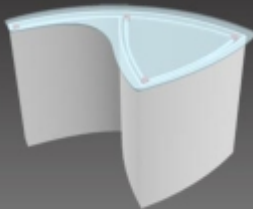

Item.	Components	Quantity
A	Grey junction	8 pcs.
B	Purple rod	8 pcs.
C	Silver rod	4 pcs.
D	Silver wing	4 pcs.
	Silver mag-bar	2 pcs.
	Mag-bar holder (black)	2 pcs.
	Mag-bar holder (grey)	2 pcs.
	Hanger	8 pcs.
	Clicker	8 pcs.

R15