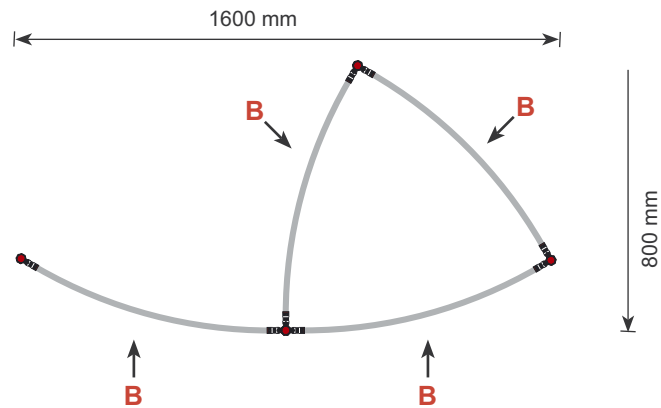

## Reception unit **Shape R15** 105 cm

Panel no.	Quantity	Height (mm)	Width (mm)
<b>2</b>	2	1005 mm	807 mm
<b>1</b>	1	1005 mm	836 mm
<b>3</b>	1	1005 mm	778 mm
<b>4</b>	1	1005 mm	749 mm
<b>13</b>	1	1005 mm	59 mm

### Top view

### Front view

Add-On component for Graphic Panels	
Mag-Tape	12,2 m
Corner tabs	24 pcs.
Edge stiffener	10 pcs.

## Reception unit **Shape R15** 105 cm

Side view

Top view

Item.	Components	Quantity
<b>A</b>	Grey junction	8 pcs.
<b>B</b>	Purple rod	8 pcs.
<b>C</b>	Silver rod	4 pcs.
<b>D</b>	Silver wing	4 pcs.
	Silver mag-bar	2 pcs.
	Mag-bar holder (black)	2 pcs.
	Mag-bar holder (grey)	2 pcs.
	Hanger	8 pcs.
	Clicker	8 pcs.