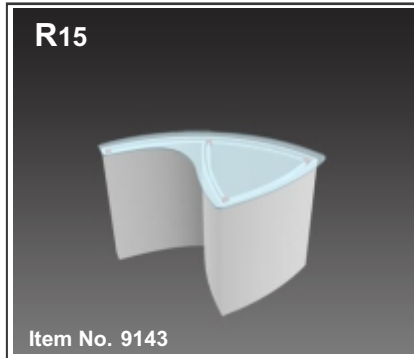

## Reception unit **Shape R15** 105 cm

Panel no.	Quantity	Height (mm)	Width (mm)
<b>2</b>	2	1005 mm	807 mm
<b>1</b>	1	1005 mm	836 mm
<b>3</b>	1	1005 mm	778 mm
<b>4</b>	1	1005 mm	749 mm
<b>13</b>	1	1005 mm	59 mm

**Total panels** **6** This panels fits into one MB EGO Plastic Hard Case

### Top view

## Reception unit **Shape R15** 105 cm

Side view

Top view

Item.	Components	Quantity
<b>A</b>	Grey junction	8 pcs.
<b>B</b>	Purple rod	8 pcs.
<b>C</b>	Silver rod	4 pcs.
<b>D</b>	Silver wing	4 pcs.
	Silver mag-bar	2 pcs.
	Mag-bar holder (black)	2 pcs.
	Mag-bar holder (grey)	2 pcs.
	Hanger	8 pcs.
	Clicker	8 pcs.