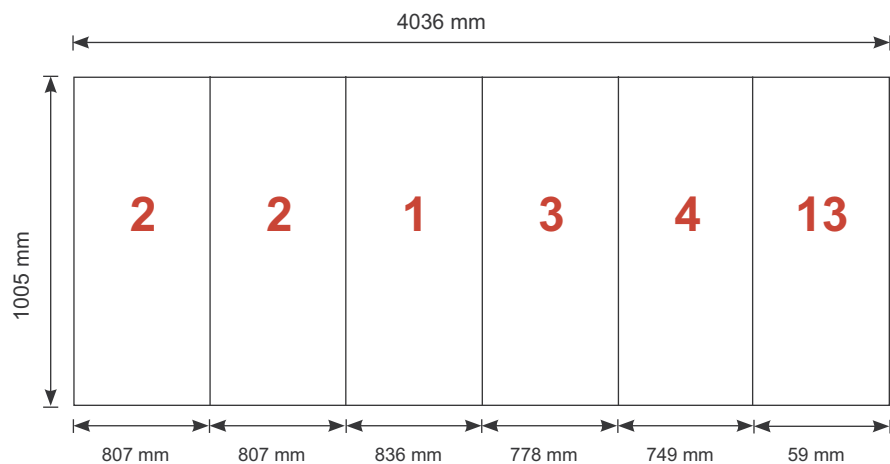

Front view

Add-On component for Graphic Panels	
Mag-Tape	12,2 m
Corner tabs	24 pcs.
Edge stiffener	10 pcs.