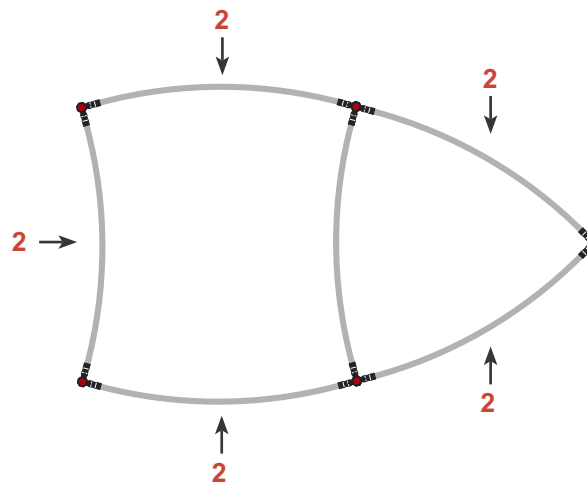

Reception unit **Shape R18** 105 cm

Panel no.	Quantity	Height (mm)	Width (mm)
2	5	1005 mm	807 mm

Total panels **5** This panels fits into one MB EGO Plastic Hard Case

Top view

Front view

Add-On component for Graphic Panels

Mag-Tape	10,3 m
Corner tabs	20 pcs.
Edge stiffener	10 pcs.

Reception unit **Shape R18** 105 cm

<p>R18</p>  <p>Item No. 9144</p>	Item.	Components	Quantity
	A	Grey junction	10 pcs.
	B	Purple rod	12 pcs.
	C	Silver rod	5 pcs.
	D	Silver wing	5 pcs.
		Hanger	10 pcs.
		Clicker	10 pcs.