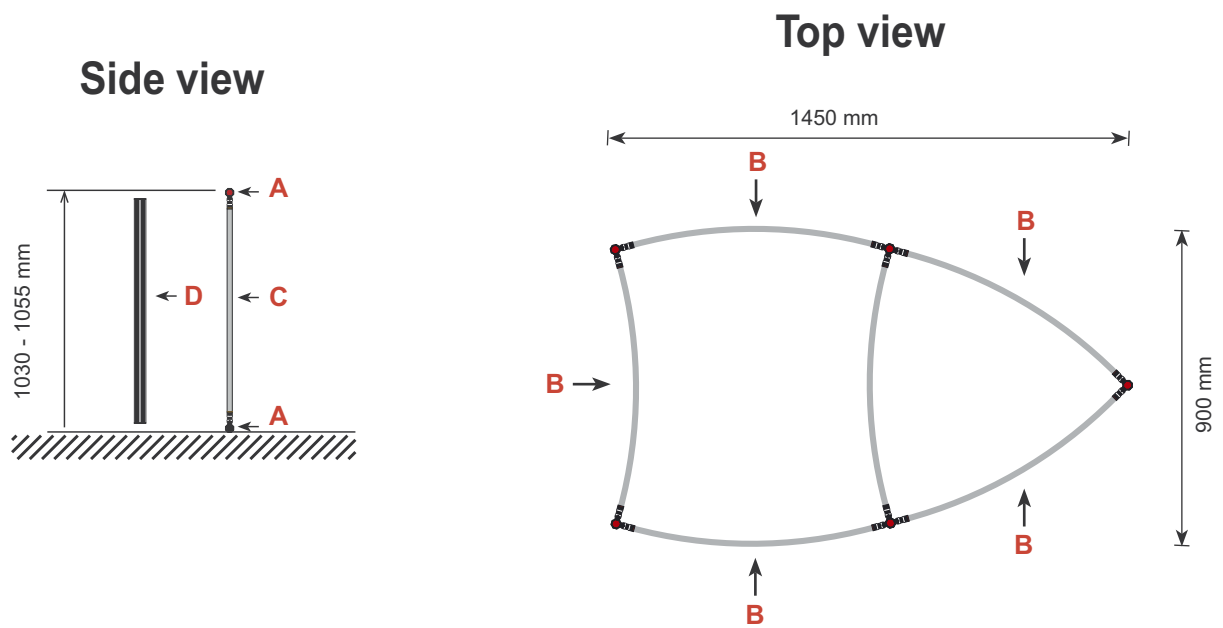

Reception unit **Shape R18** 105 cm

Panel no.	Quantity	Height (mm)	Width (mm)
2	5	1005 mm	807 mm

Total panels **5** This panels fits into one MB EGO Plastic Hard Case

Top view

Front view

Add-On component for Graphic Panels

Mag-Tape	10,3 m
Corner tabs	20 pcs.
Edge stiffener	10 pcs.

Reception unit **Shape R18** 105 cm

<p>R18</p>  <p>Item No. 9144</p>	Item.	Components	Quantity
	A	Grey junction	10 pcs.
	B	Purple rod	12 pcs.
	C	Silver rod	5 pcs.
	D	Silver wing	5 pcs.
		Hanger	10 pcs.
		Clicker	10 pcs.