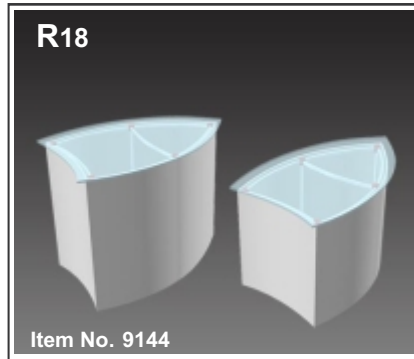

Reception unit **Shape R18** 105 cm

Panel no.	Quantity	Height (mm)	Width (mm)
2	5	1005 mm	807 mm

Total panels **5** This panels fits into one MB EGO Plastic Hard Case

Top view

Front view

Add-On component for Graphic Panels

Mag-Tape	10,3 m
Corner tabs	20 pcs.
Edge stiffener	10 pcs.

Reception unit **Shape R18** 105 cm

<p>R18</p>  <p>Item No. 9144</p>	Item.	Components	Quantity
	A	Grey junction	10 pcs.
	B	Purple rod	12 pcs.
	C	Silver rod	5 pcs.
	D	Silver wing	5 pcs.
		Hanger	10 pcs.
		Clicker	10 pcs.