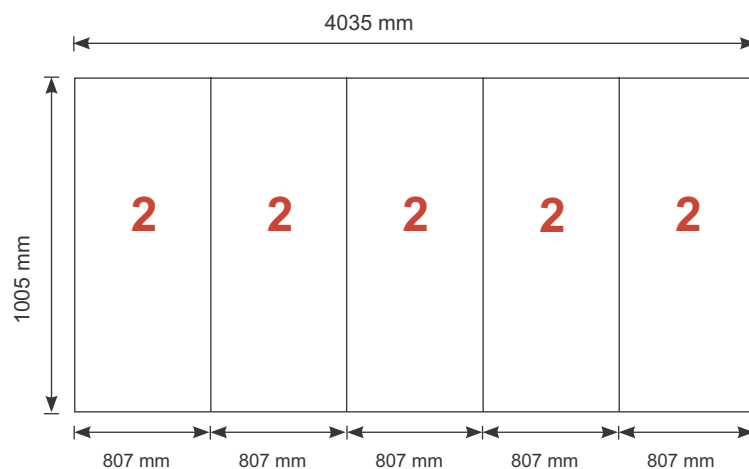

Reception unit **Shape R18** 105 cm

Panel no.	Quantity	Height (mm)	Width (mm)
2	5	1005 mm	807 mm

Total panels **5** This panels fits into one MB EGO Plastic Hard Case

Top view

Front view

Add-On component for Graphic Panels

Mag-Tape	10,3 m
Corner tabs	20 pcs.
Edge stiffener	10 pcs.

Reception unit **Shape R18** 105 cm

<p>R18</p>  <p>Item No. 9144</p>	Item.	Components	Quantity
	A	Grey junction	10 pcs.
	B	Purple rod	12 pcs.
	C	Silver rod	5 pcs.
	D	Silver wing	5 pcs.
		Hanger	10 pcs.
		Clicker	10 pcs.