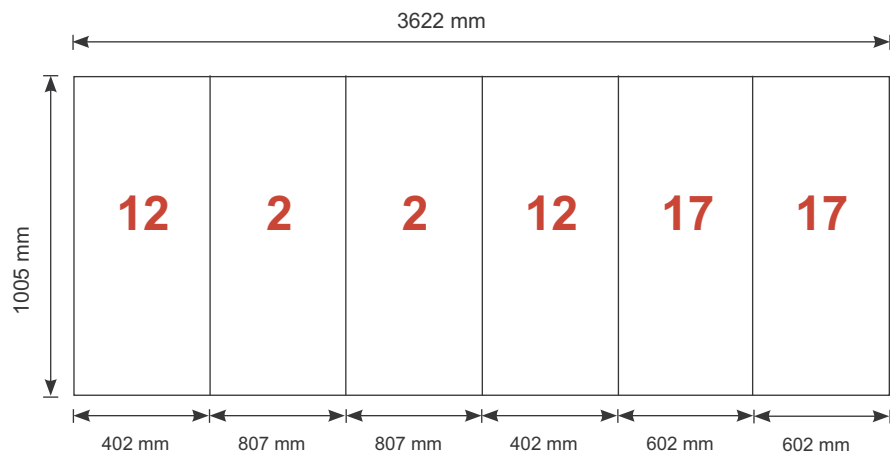

Reception unit **Shape R2** 105 cm

R2  Item No. 9141	Panel no.	Quantity	Height (mm)	Width (mm)
	12	2	1005 mm	402 mm
	2	2	1005 mm	807 mm
	17	2	1005 mm	602 mm
Total panels		6	This panels fits into one MB EGO Plastic Hard Case	

Top view

Front view

Add-On component for Graphic Panels

Mag-Tape	12,5 m
Corner tabs	24 pcs.
Edge stiffener	12 pcs.

Reception unit **Shape R2** 105 cm

<p>R2</p>  <p>Item No. 9141</p>	Item.	Components	Quantity
	A	Grey junction	12 pcs.
	B	Purple rod	4 pcs.
	C	Lime rod	4 pcs.
	D	Green rod	6 pcs.
	E	Silver rod	6 pcs.
	F	Silver wing	6 pcs.
		Hanger	12 pcs.
		Clicker	12 pcs.