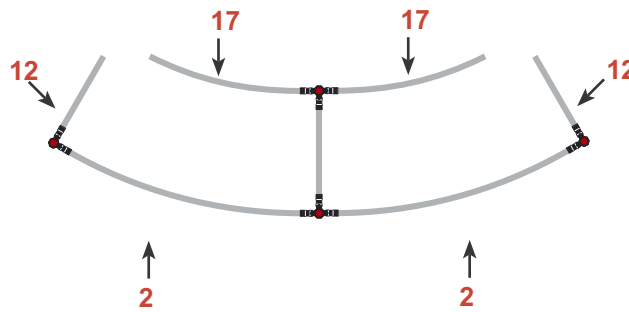

Reception unit **Shape R2** 105 cm

R2  Item No. 9141	Panel no.	Quantity	Height (mm)	Width (mm)
	12	2	1005 mm	402 mm
	2	2	1005 mm	807 mm
	17	2	1005 mm	602 mm
Total panels		6	This panels fits into one MB EGO Plastic Hard Case	

Top view

Front view

Add-On component for Graphic Panels

Mag-Tape	12,5 m
Corner tabs	24 pcs.
Edge stiffener	12 pcs.

Reception unit **Shape R2** 105 cm

<p>R2</p>  <p>Item No. 9141</p>	Item.	Components	Quantity
	A	Grey junction	12 pcs.
	B	Purple rod	4 pcs.
	C	Lime rod	4 pcs.
	D	Green rod	6 pcs.
	E	Silver rod	6 pcs.
	F	Silver wing	6 pcs.
		Hanger	12 pcs.
		Clicker	12 pcs.