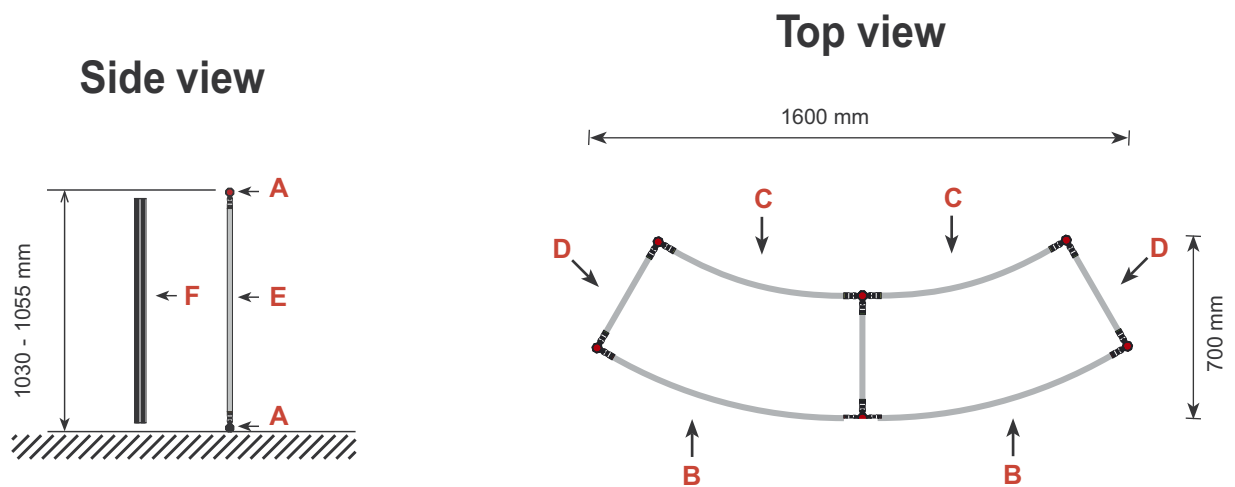

Reception unit **Shape R2** 105 cm

R2  Item No. 9141	Panel no.	Quantity	Height (mm)	Width (mm)
	12	2	1005 mm	402 mm
	2	2	1005 mm	807 mm
	17	2	1005 mm	602 mm
Total panels		6	This panels fits into one MB EGO Plastic Hard Case	

Top view

Front view

Add-On component for Graphic Panels

Mag-Tape	12,5 m
Corner tabs	24 pcs.
Edge stiffener	12 pcs.

Reception unit **Shape R2** 105 cm

<p>R2</p>  <p>Item No. 9141</p>	Item.	Components	Quantity
	A	Grey junction	12 pcs.
	B	Purple rod	4 pcs.
	C	Lime rod	4 pcs.
	D	Green rod	6 pcs.
	E	Silver rod	6 pcs.
	F	Silver wing	6 pcs.
		Hanger	12 pcs.
		Clicker	12 pcs.