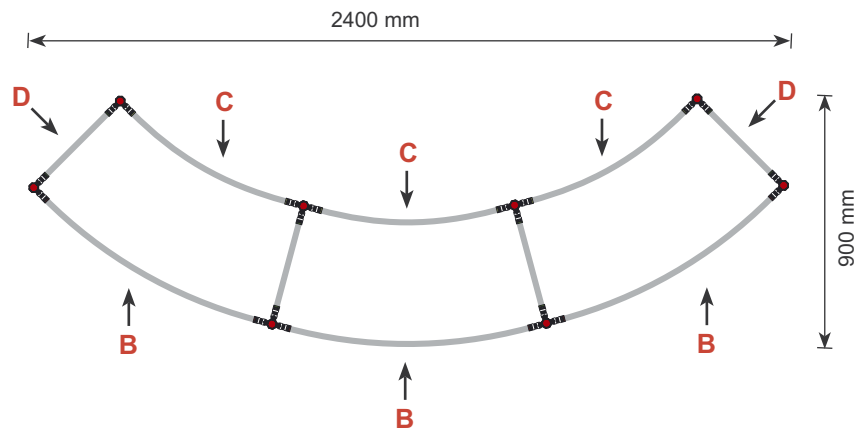

Reception unit **Shape R3** 105 cm

 <p>Item No. 9142</p>	Panel no.	Quantity	Height (mm)	Width (mm)
	12	2	1005 mm	402 mm
	2	2	1005 mm	807 mm
	3	2	1005 mm	778 mm
	17	2	1005 mm	602 mm
	20	2	1005 mm	573 mm
Total panels		6	This panels fits into one MB EGO Plastic Hard Case	

Add-On component for Graphic Panels	
Mag-Tape	16.8 m
Corner tabs	32 pcs.
Edge stiffener	16 pcs.

Reception unit **Shape R3** 105 cm

Side view

Top view

<p>R3</p>  <p>Item No. 9142</p>	Item.	Components	Quantity
	A	Grey junction	16 pcs.
B	Purple rod	6 pcs.	
C	Lime rod	6 pcs.	
D	Green rod	8 pcs.	
F	Silver rod	8 pcs.	
E	Silver wing	8 pcs.	
	Hanger	16 pcs.	
	Clicker	16 pcs.	