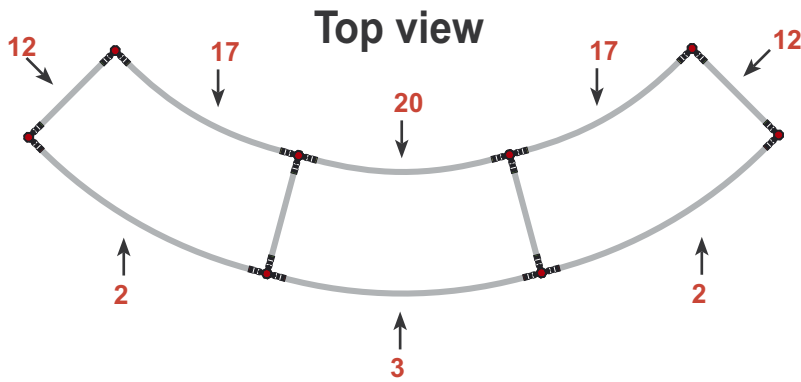

Reception unit **Shape R3** 105 cm

 <p>Item No. 9142</p>	Panel no.	Quantity	Height (mm)	Width (mm)
	12	2	1005 mm	402 mm
	2	2	1005 mm	807 mm
	3	2	1005 mm	778 mm
	17	2	1005 mm	602 mm
	20	2	1005 mm	573 mm
Total panels		6	This panels fits into one MB EGO Plastic Hard Case	

Add-On component for Graphic Panels	
Mag-Tape	16.8 m
Corner tabs	32 pcs.
Edge stiffener	16 pcs.

Reception unit **Shape R3** 105 cm

Side view

Top view

<p>R3</p>  <p>Item No. 9142</p>	Item.	Components	Quantity
	A	Grey junction	16 pcs.
B	Purple rod	6 pcs.	
C	Lime rod	6 pcs.	
D	Green rod	8 pcs.	
F	Silver rod	8 pcs.	
E	Silver wing	8 pcs.	
	Hanger	16 pcs.	
	Clicker	16 pcs.	