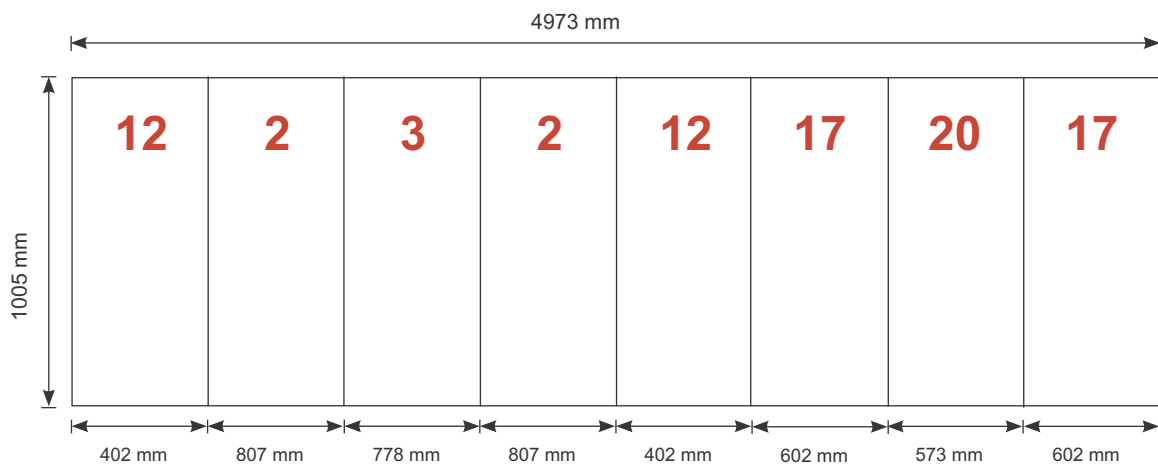

Reception unit **Shape R3** 105 cm

 <p>Item No. 9142</p>	Panel no.	Quantity	Height (mm)	Width (mm)
	12	2	1005 mm	402 mm
	2	2	1005 mm	807 mm
	3	2	1005 mm	778 mm
	17	2	1005 mm	602 mm
	20	2	1005 mm	573 mm
Total panels		6	This panels fits into one MB EGO Plastic Hard Case	

Add-On component for Graphic Panels	
Mag-Tape	16.8 m
Corner tabs	32 pcs.
Edge stiffener	16 pcs.

Reception unit **Shape R3** 105 cm

Side view

Top view

<p>R3</p>  <p>Item No. 9142</p>	Item.	Components	Quantity
	A	Grey junction	16 pcs.
B	Purple rod	6 pcs.	
C	Lime rod	6 pcs.	
D	Green rod	8 pcs.	
F	Silver rod	8 pcs.	
E	Silver wing	8 pcs.	
	Hanger	16 pcs.	
	Clicker	16 pcs.	