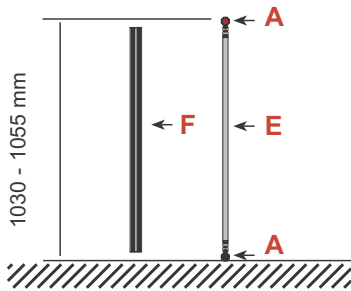

Reception unit **Shape R3** 105 cm

 <p>Item No. 9142</p>	Panel no.	Quantity	Height (mm)	Width (mm)
	12	2	1005 mm	402 mm
	2	2	1005 mm	807 mm
	3	2	1005 mm	778 mm
	17	2	1005 mm	602 mm
	20	2	1005 mm	573 mm
Total panels		6	This panels fits into one MB EGO Plastic Hard Case	

Add-On component for Graphic Panels	
Mag-Tape	16.8 m
Corner tabs	32 pcs.
Edge stiffener	16 pcs.

Reception unit **Shape R3** 105 cm

Side view

Top view

<p>R3</p>  <p>Item No. 9142</p>	Item.	Components	Quantity
	A	Grey junction	16 pcs.
B	Purple rod	6 pcs.	
C	Lime rod	6 pcs.	
D	Green rod	8 pcs.	
F	Silver rod	8 pcs.	
E	Silver wing	8 pcs.	
	Hanger	16 pcs.	
	Clicker	16 pcs.	