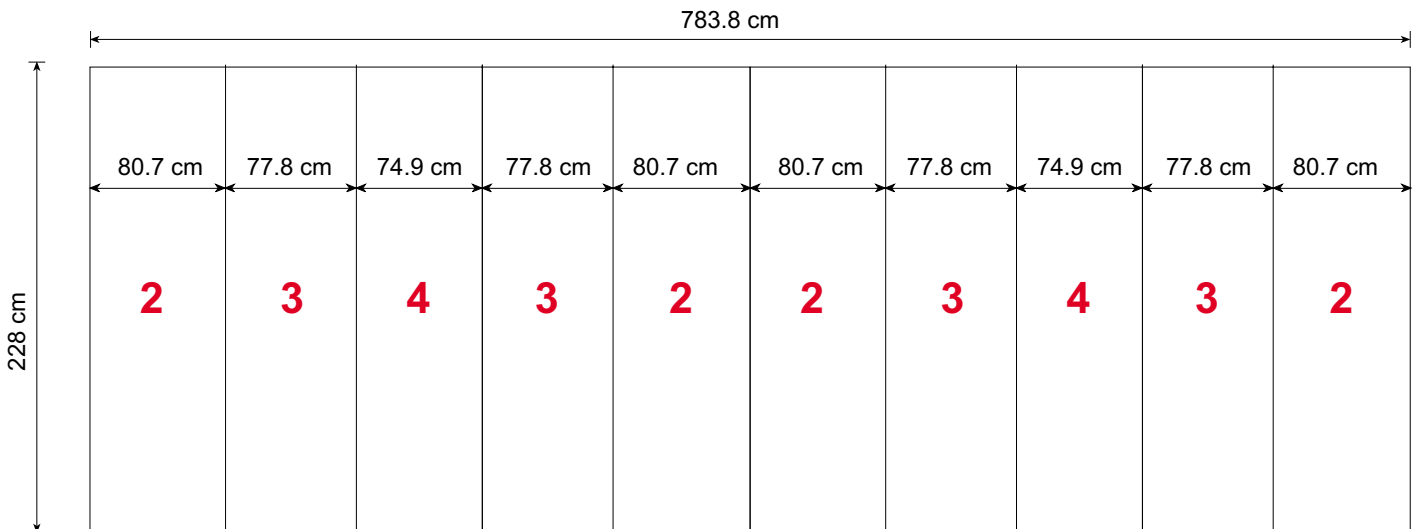

Measurement for printing & cutting of panels

Metric / cm

Tower unit **shape T₁₂** 230 cm

		Tower unit shape T ₁₂ 230 cm			T ₁₂ 
Panel no.	Quantity	Height	Width		
2	4	228 cm	80.7 cm		
3	4	228 cm	77.8 cm		
4	2	228 cm	74.9 cm		
Total printing panels		10			

ItemNo. 8945

The panels fit into two MB EGO Plastic Hard case.

Panel Area: 17.5 m²

Tower unit **shape T₁₂** 230 cm

Side view

Top view

ItemNo. 8945

Drawing no.	Tower unit shape T ₁₂ 230 cm	
	Components	All sided wall
A	Junction	20 pcs.
B	Leveling Junction	10 pcs.
C	Rod (purple)	42 pcs.
D	Rod (gold)	20 pcs.
E	Wing (gold)	20 pcs.
	Hanger	20 pcs.
	Clicker	20 pcs.