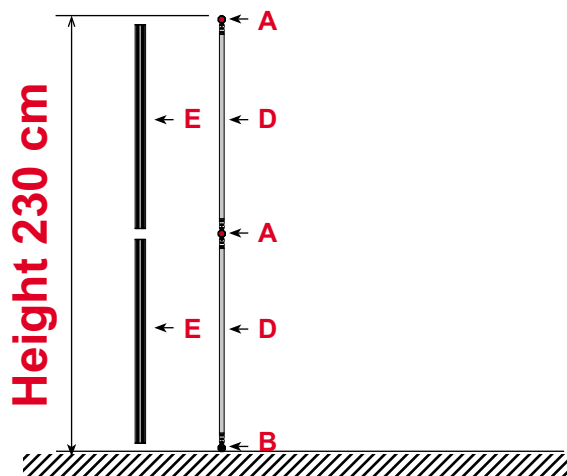

Measurement for printing & cutting of panels

Metric / cm

Tower unit **shape T₁₂** 230 cm

		Tower unit shape T ₁₂ 230 cm			T ₁₂ 
Panel no.	Quantity	Height	Width		
2	4	228 cm	80.7 cm		
3	4	228 cm	77.8 cm		
4	2	228 cm	74.9 cm		
Total printing panels		10			

ItemNo. 8945

The panels fit into two MB EGO Plastic Hard case.

Panel Area: 17.5 m²

Tower unit **shape T₁₂** 230 cm

Side view

Top view

ItemNo. 8945

Drawing no.	Tower unit shape T ₁₂ 230 cm	
	Components	All sided wall
A	Junction	20 pcs.
B	Leveling Junction	10 pcs.
C	Rod (purple)	42 pcs.
D	Rod (gold)	20 pcs.
E	Wing (gold)	20 pcs.
	Hanger	20 pcs.
	Clicker	20 pcs.