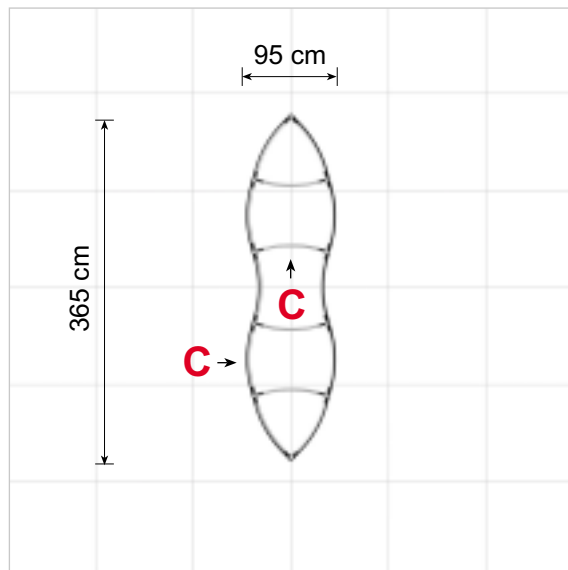

Measurement for printing & cutting of panels

Metric / cm

Tower unit **shape T₁₂** 230 cm

		Tower unit shape T ₁₂ 230 cm			T ₁₂ 
Panel no.	Quantity	Height	Width		
2	4	228 cm	80.7 cm		
3	4	228 cm	77.8 cm		
4	2	228 cm	74.9 cm		
Total printing panels		10			

ItemNo. 8945

The panels fit into two MB EGO Plastic Hard case.

Panel Area: 17.5 m²

Tower unit **shape T₁₂** 230 cm

Side view

Top view

ItemNo. 8945

Drawing no.	Tower unit shape T ₁₂ 230 cm	
	Components	All sided wall
A	Junction	20 pcs.
B	Leveling Junction	10 pcs.
C	Rod (purple)	42 pcs.
D	Rod (gold)	20 pcs.
E	Wing (gold)	20 pcs.
	Hanger	20 pcs.
	Clicker	20 pcs.