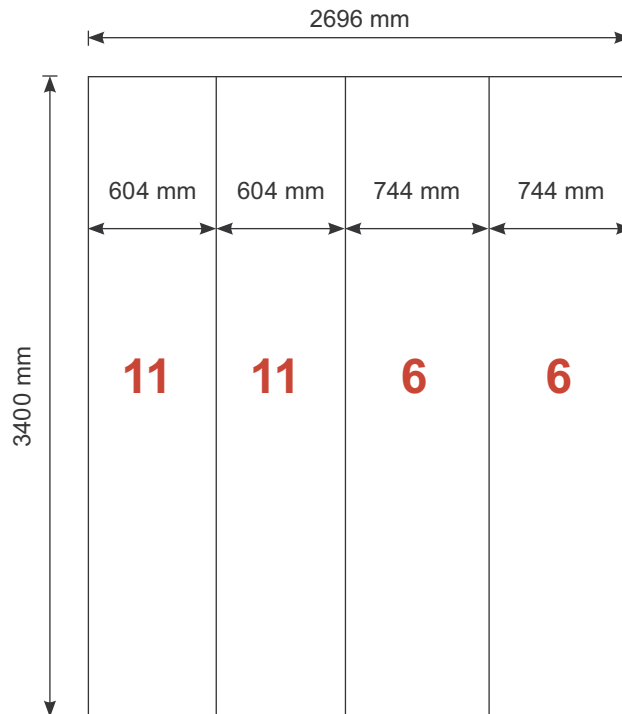

Measurement for printing & cutting of panels

Tower unit shape T13 340 cm

Top view	Panel no.	Quantity	Height	Width	 Item No. 8950
	6	2	3400 mm	744 mm	
	11	2	3400 mm	604 mm	
Total printing panels		4			

This panels fit into one MB EGO Plastic Hard Case

Tower unit **shape T13** 340 cm

<p>T13</p>  <p>Item No. 8950</p>	Item.	Components	Quantity
	A	Red junction	15 pcs.
	B	Grey junction	5 pcs.
	C	Blue rods	8 pcs.
	D	Gold rods	12 pcs.
	E	Gold wings	12 pcs.
	F	Pink rods	8 pcs.
	G	White rods	4 pcs.
		Hanger	8 pcs.
		Clicker	8 pcs.