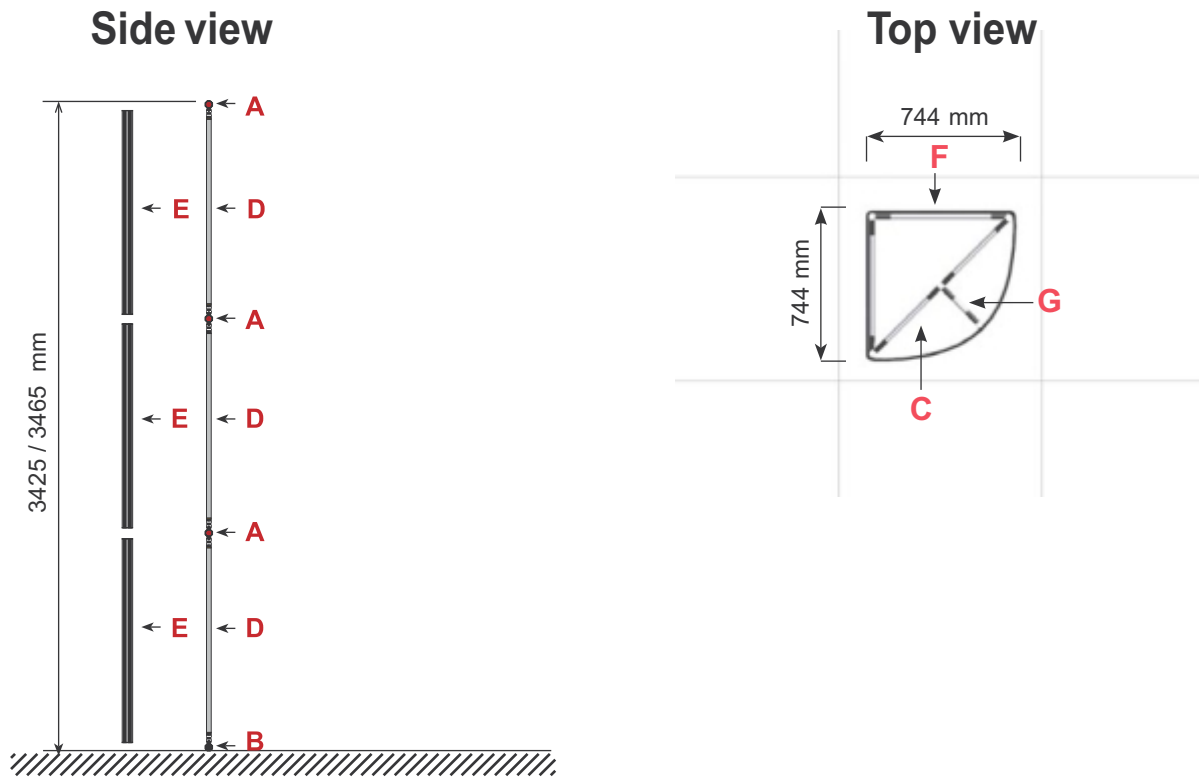

Measurement for printing & cutting of panels

Tower unit shape T13 340 cm

Top view	Panel no.	Quantity	Height	Width	 Item No. 8950
	6	2	3400 mm	744 mm	
	11	2	3400 mm	604 mm	
Total printing panels		4			

This panels fit into one MB EGO Plastic Hard Case

Tower unit **shape T13** 340 cm

<p>T13</p>  <p>Item No. 8950</p>	Item.	Components	Quantity
	A	Red junction	15 pcs.
	B	Grey junction	5 pcs.
	C	Blue rods	8 pcs.
	D	Gold rods	12 pcs.
	E	Gold wings	12 pcs.
	F	Pink rods	8 pcs.
	G	White rods	4 pcs.
		Hanger	8 pcs.
		Clicker	8 pcs.