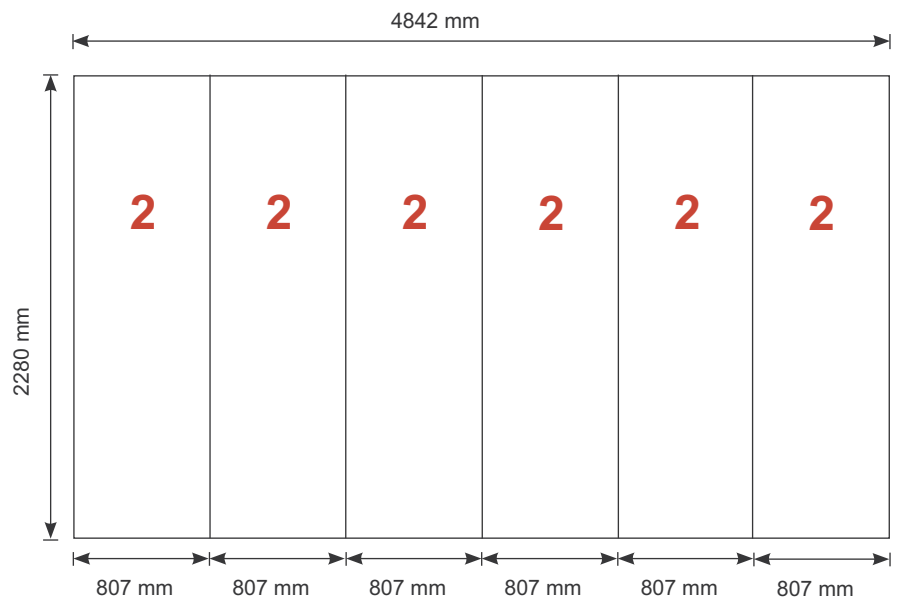

## Tower unit **Shape T14** 230 cm

Panel no.	Quantity	Height (mm)	Width (mm)
<b>2</b>	6	2280 mm	807 mm

**Total panels** **6** This panels fits into one MB EGO Plastic Hard Case

Add-On component for Graphic Panels	
Mag-Tape	28 m
Corner tabs	24 pcs.
Edge stiffener	12 pcs.

## Tower unit **Shape T14** 230 cm

<p><b>T14</b></p>  <p>Item No. 8994</p>	Item.	Components	Quantity
	<b>A</b>	Red junction	12 pcs.
	<b>B</b>	Grey junction	6 pcs.
	<b>C</b>	Purple rod	18 pcs.
	<b>D</b>	Gold rod	12 pcs.
	<b>E</b>	Gold wing	12 pcs.
		Hanger	12 pcs.
		Clicker	12 pcs.