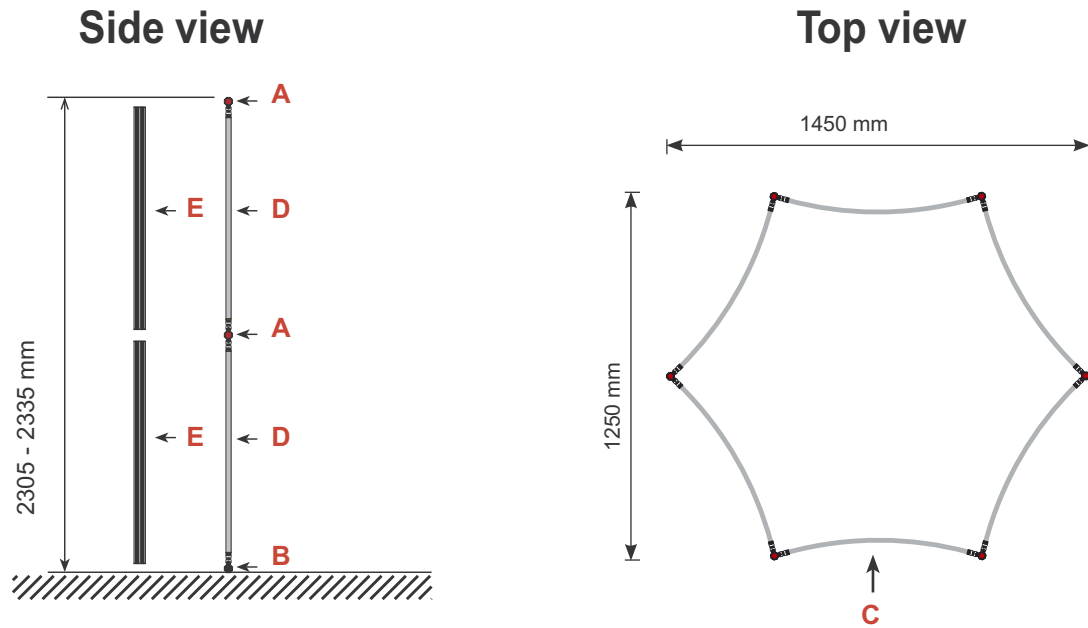

## Tower unit **Shape T14** 230 cm

Panel no.	Quantity	Height (mm)	Width (mm)
<b>2</b>	6	2280 mm	807 mm

**Total panels** **6** This panels fits into one MB EGO Plastic Hard Case

Add-On component for Graphic Panels	
Mag-Tape	28 m
Corner tabs	24 pcs.
Edge stiffener	12 pcs.

## Tower unit **Shape T14** 230 cm

<p><b>T14</b></p>  <p>Item No. 8994</p>	Item.	Components	Quantity
	<b>A</b>	Red junction	12 pcs.
	<b>B</b>	Grey junction	6 pcs.
	<b>C</b>	Purple rod	18 pcs.
	<b>D</b>	Gold rod	12 pcs.
	<b>E</b>	Gold wing	12 pcs.
		Hanger	12 pcs.
		Clicker	12 pcs.