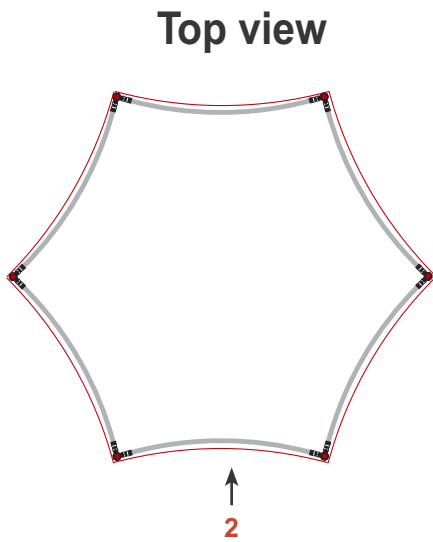

## Tower unit **Shape T14** 230 cm

Panel no.	Quantity	Height (mm)	Width (mm)
<b>2</b>	6	2280 mm	807 mm

**Total panels** **6** This panels fits into one MB EGO Plastic Hard Case

Add-On component for Graphic Panels	
Mag-Tape	28 m
Corner tabs	24 pcs.
Edge stiffener	12 pcs.

## Tower unit **Shape T14** 230 cm

<p><b>T14</b></p>  <p>Item No. 8994</p>	Item.	Components	Quantity
	<b>A</b>	Red junction	12 pcs.
	<b>B</b>	Grey junction	6 pcs.
	<b>C</b>	Purple rod	18 pcs.
	<b>D</b>	Gold rod	12 pcs.
	<b>E</b>	Gold wing	12 pcs.
		Hanger	12 pcs.
		Clicker	12 pcs.