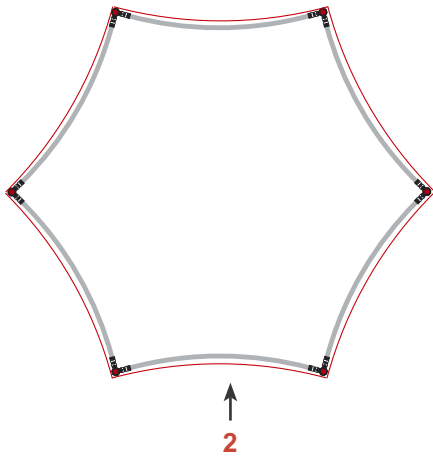

Tower unit **Shape T14** 450 cm

Panel no.	Quantity	Height (mm)	Width (mm)
2	6	4520 mm	807 mm

Total panels **6** This panels fits into one MB EGO Plastic Hard Case

Top view

Add-On component for Graphic Panels	
Mag-Tape	55 m
Corner tabs	24 pcs.
Edge stiffener	12 pcs.

Tower unit **Shape T14** 450 cm

T14	Item.	Components	Quantity
 <p data-bbox="271 1892 422 1915">Item No. 8996</p>	A	Red junction	24 pcs.
	B	Grey junction	6 pcs.
	C	Purple rod	30 pcs.
	D	Gold rod	24 pcs.
	E	Gold wing	24 pcs.
		Hanger	12 pcs.
		Clicker	12 pcs.