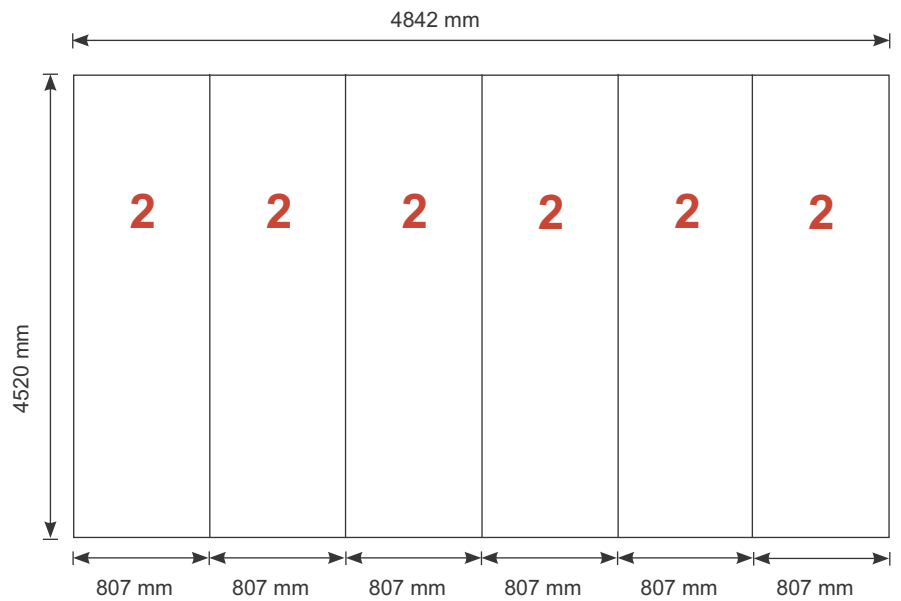

Tower unit **Shape T14** 450 cm

Panel no.	Quantity	Height (mm)	Width (mm)
2	6	4520 mm	807 mm

Total panels **6** This panels fits into one MB EGO Plastic Hard Case

Top view

Add-On component for Graphic Panels	
Mag-Tape	55 m
Corner tabs	24 pcs.
Edge stiffener	12 pcs.

Tower unit **Shape T14** 450 cm

T14	Item.	Components	Quantity
 <p data-bbox="271 1892 422 1915">Item No. 8996</p>	A	Red junction	24 pcs.
	B	Grey junction	6 pcs.
	C	Purple rod	30 pcs.
	D	Gold rod	24 pcs.
	E	Gold wing	24 pcs.
		Hanger	12 pcs.
		Clicker	12 pcs.