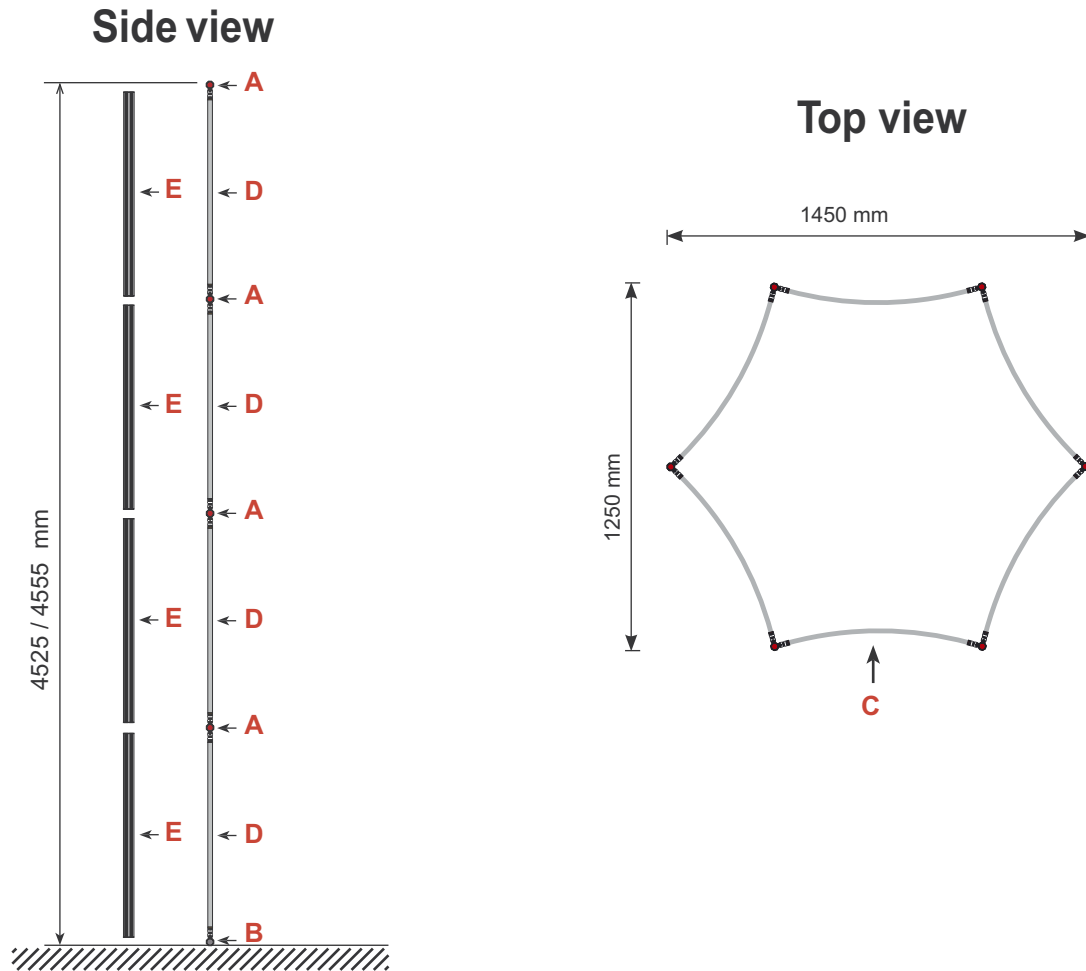

Tower unit **Shape T14** 450 cm

Panel no.	Quantity	Height (mm)	Width (mm)
2	6	4520 mm	807 mm

Total panels **6** This panels fits into one MB EGO Plastic Hard Case

Top view

Add-On component for Graphic Panels	
Mag-Tape	55 m
Corner tabs	24 pcs.
Edge stiffener	12 pcs.

Tower unit **Shape T14** 450 cm

T14	Item.	Components	Quantity
 <p data-bbox="271 1892 422 1915">Item No. 8996</p>	A	Red junction	24 pcs.
	B	Grey junction	6 pcs.
	C	Purple rod	30 pcs.
	D	Gold rod	24 pcs.
	E	Gold wing	24 pcs.
		Hanger	12 pcs.
		Clicker	12 pcs.