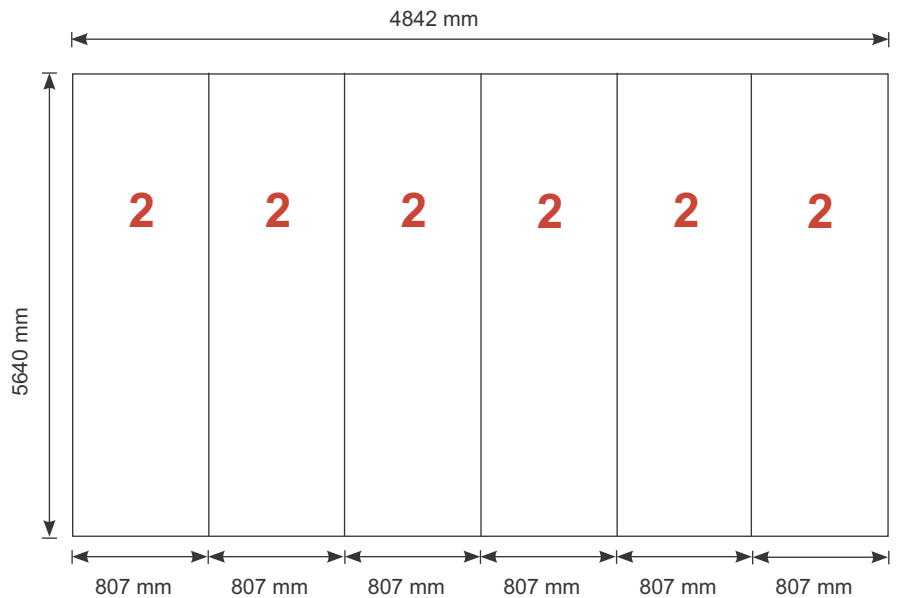

Tower unit **Shape T14** 560 cm

Panel no.	Quantity	Height (mm)	Width (mm)
2	6	5640 mm	807 mm

Total panels **6** This panels fits into one MB EGO Plastic Hard Case

Add-On component for Graphic Panels	
Mag-Tape	68 m
Corner tabs	24 pcs.
Edge stiffener	12 pcs.

Tower unit **Shape T14** 560 cm

Side view

Top view

T14	Item.	Components	Quantity
 <p data-bbox="284 1888 422 1910">Item No. 8997</p>	A	Red junction	30 pcs.
	B	Grey junction	6 pcs.
	C	Purple rod	36 pcs.
	D	Gold rod	30 pcs.
	E	Gold wing	30 pcs.
		Hanger	12 pcs.
		Clicker	12 pcs.