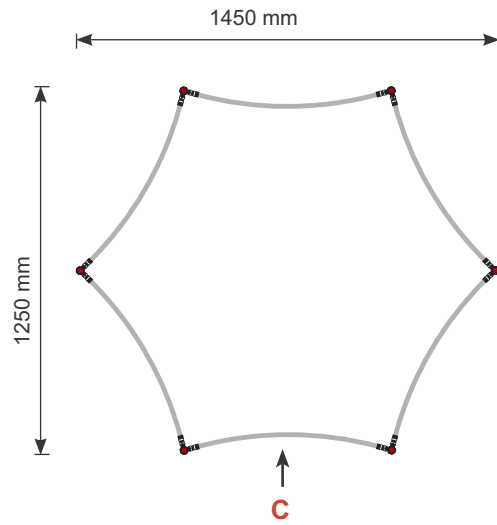

Tower unit **Shape T14** 560 cm

Panel no.	Quantity	Height (mm)	Width (mm)
2	6	5640 mm	807 mm

Total panels **6** This panels fits into one MB EGO Plastic Hard Case

Add-On component for Graphic Panels	
Mag-Tape	68 m
Corner tabs	24 pcs.
Edge stiffener	12 pcs.

Tower unit **Shape T14** 560 cm

Side view

Top view

T14	Item.	Components	Quantity
 <p data-bbox="284 1888 422 1910">Item No. 8997</p>	A	Red junction	30 pcs.
	B	Grey junction	6 pcs.
	C	Purple rod	36 pcs.
	D	Gold rod	30 pcs.
	E	Gold wing	30 pcs.
		Hanger	12 pcs.
		Clicker	12 pcs.