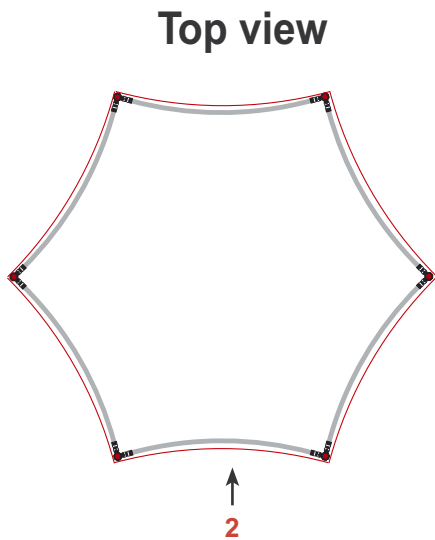

Tower unit **Shape T14** 560 cm

Panel no.	Quantity	Height (mm)	Width (mm)
2	6	5640 mm	807 mm

Total panels **6** This panels fits into one MB EGO Plastic Hard Case

Add-On component for Graphic Panels	
Mag-Tape	68 m
Corner tabs	24 pcs.
Edge stiffener	12 pcs.

Tower unit **Shape T14** 560 cm

Side view

Top view

T14	Item.	Components	Quantity
 <p data-bbox="284 1888 422 1910">Item No. 8997</p>	A	Red junction	30 pcs.
	B	Grey junction	6 pcs.
	C	Purple rod	36 pcs.
	D	Gold rod	30 pcs.
	E	Gold wing	30 pcs.
		Hanger	12 pcs.
		Clicker	12 pcs.