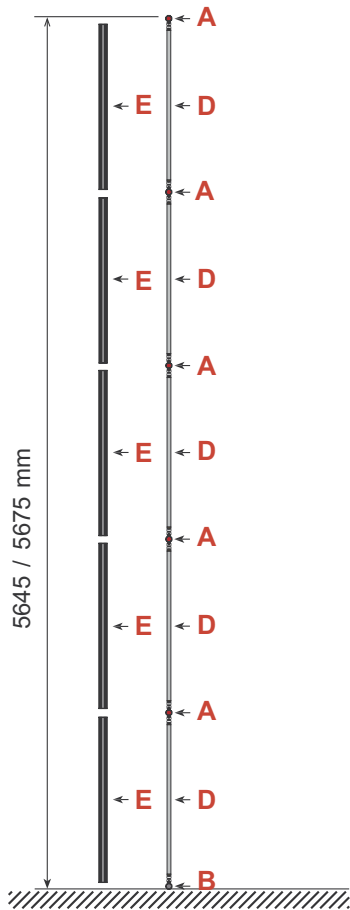

Tower unit **Shape T14** 560 cm

Panel no.	Quantity	Height (mm)	Width (mm)
2	6	5640 mm	807 mm

Total panels **6** This panels fits into one MB EGO Plastic Hard Case

Add-On component for Graphic Panels	
Mag-Tape	68 m
Corner tabs	24 pcs.
Edge stiffener	12 pcs.

Tower unit **Shape T14** 560 cm

Side view

Top view

T14	Item.	Components	Quantity
 <p data-bbox="284 1888 422 1910">Item No. 8997</p>	A	Red junction	30 pcs.
	B	Grey junction	6 pcs.
	C	Purple rod	36 pcs.
	D	Gold rod	30 pcs.
	E	Gold wing	30 pcs.
		Hanger	12 pcs.
		Clicker	12 pcs.