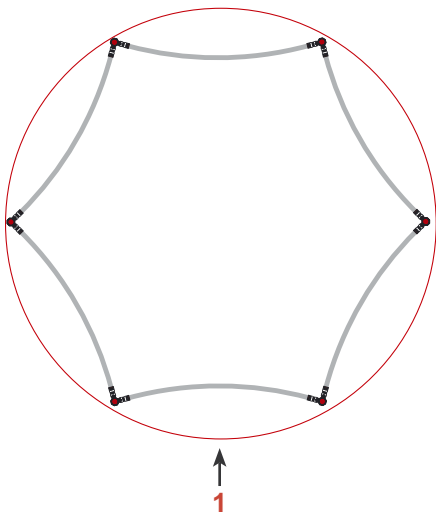

## Tower unit **Shape T15** 230 cm

Panel no.	Quantity	Height (mm)	Width (mm)
<b>1</b>	6	2280 mm	836 mm

**Total panels** **6** This panels fits into one MB EGO Plastic Hard Case

**Top view**

Add-On component for Graphic Panels	
Mag-Tape	28 m
Corner tabs	24 pcs.
Edge stiffener	12 pcs.

## Tower unit **Shape T15** 230 cm

<p><b>T15</b></p>  <p>Item No. 8998</p>	Item.	Components	Quantity
	<b>A</b>	Red junction	12 pcs.
	<b>B</b>	Grey junction	6 pcs.
	<b>C</b>	Purple rod	18 pcs.
	<b>D</b>	Gold rod	12 pcs.
	<b>E</b>	Gold wing	12 pcs.
		Hanger	12 pcs.
		Clicker	12 pcs.