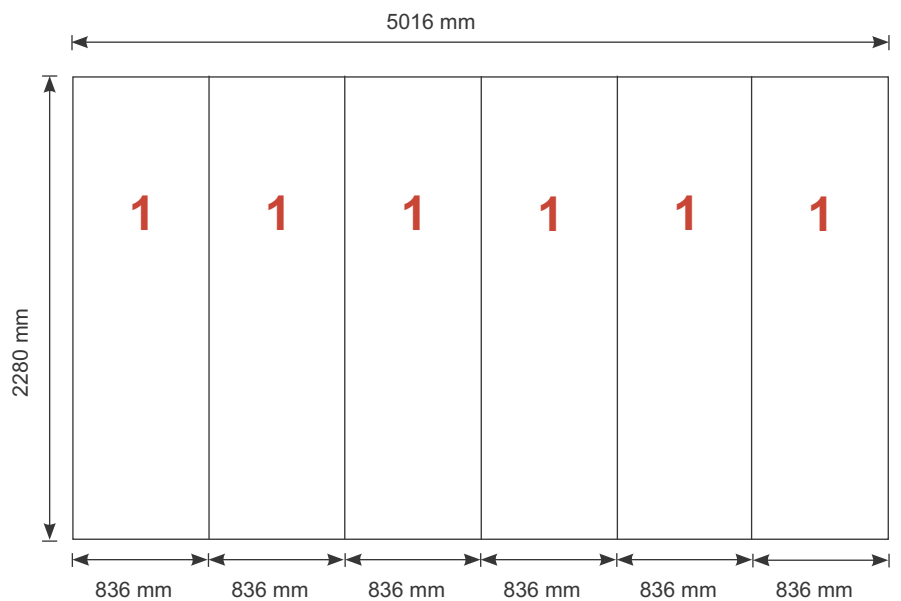

## Tower unit **Shape T15** 230 cm

Panel no.	Quantity	Height (mm)	Width (mm)
<b>1</b>	6	2280 mm	836 mm

**Total panels** **6** This panels fits into one MB EGO Plastic Hard Case

**Top view**

Add-On component for Graphic Panels	
Mag-Tape	28 m
Corner tabs	24 pcs.
Edge stiffener	12 pcs.

## Tower unit **Shape T15** 230 cm

<p><b>T15</b></p>  <p>Item No. 8998</p>	Item.	Components	Quantity
	<b>A</b>	Red junction	12 pcs.
	<b>B</b>	Grey junction	6 pcs.
	<b>C</b>	Purple rod	18 pcs.
	<b>D</b>	Gold rod	12 pcs.
	<b>E</b>	Gold wing	12 pcs.
		Hanger	12 pcs.
		Clicker	12 pcs.