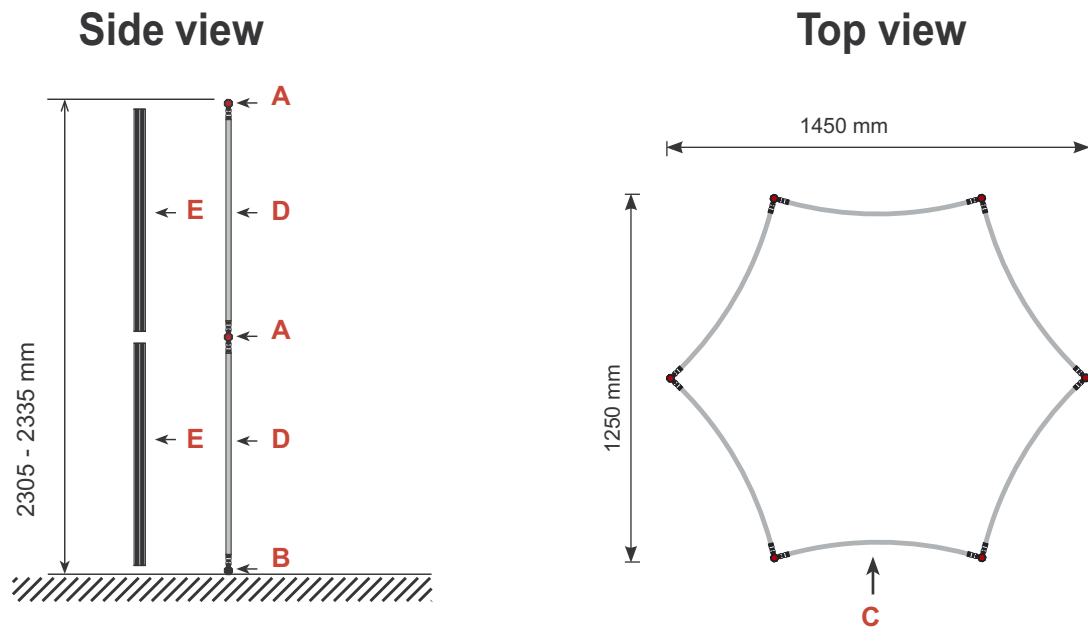

## Tower unit **Shape T15** 230 cm

Panel no.	Quantity	Height (mm)	Width (mm)
<b>1</b>	6	2280 mm	836 mm

**Total panels** **6** This panels fits into one MB EGO Plastic Hard Case

**Top view**

Add-On component for Graphic Panels	
Mag-Tape	28 m
Corner tabs	24 pcs.
Edge stiffener	12 pcs.

## Tower unit **Shape T15** 230 cm

<p><b>T15</b></p>  <p>Item No. 8998</p>	Item.	Components	Quantity
	<b>A</b>	Red junction	12 pcs.
	<b>B</b>	Grey junction	6 pcs.
	<b>C</b>	Purple rod	18 pcs.
	<b>D</b>	Gold rod	12 pcs.
	<b>E</b>	Gold wing	12 pcs.
		Hanger	12 pcs.
		Clicker	12 pcs.