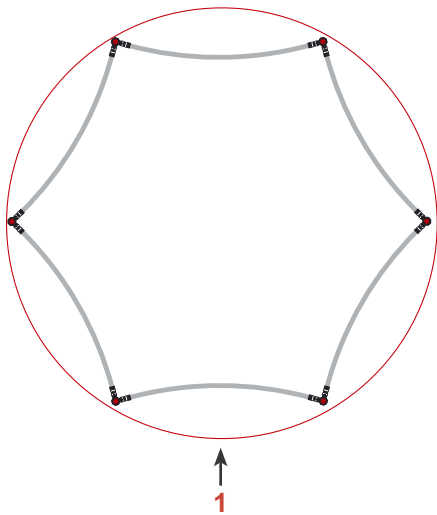

Tower unit **Shape T15** 340 cm

Panel no.	Quantity	Height (mm)	Width (mm)
1	6	3400 mm	836 mm

Total panels **6** This panels fits into one MB EGO Plastic Hard Case

Top view

Add-On component for Graphic Panels	
Mag-Tape	41 m
Corner tabs	24 pcs.
Edge stiffener	12 pcs.

Tower unit **Shape T15** 340 cm

<p>T15</p>  <p>Item No. 8999</p>	Item.	Components	Quantity
	A	Red junction	18 pcs.
	B	Grey junction	6 pcs.
	C	Purple rod	24 pcs.
	D	Gold rod	18 pcs.
	E	Gold wing	18 pcs.
		Hanger	12 pcs.
		Clicker	12 pcs.