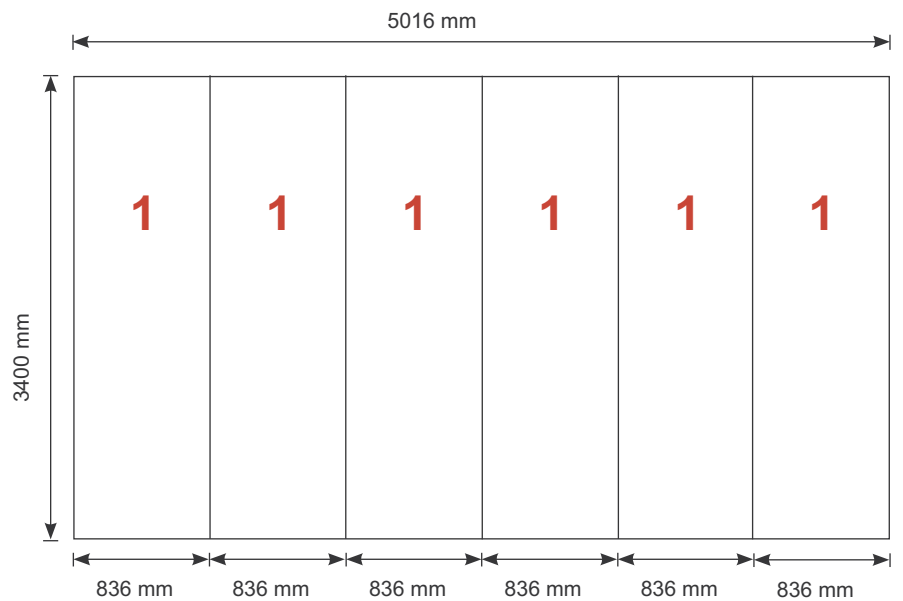

Tower unit **Shape T15** 340 cm

Panel no.	Quantity	Height (mm)	Width (mm)
1	6	3400 mm	836 mm

Total panels **6** This panels fits into one MB EGO Plastic Hard Case

Top view

Add-On component for Graphic Panels	
Mag-Tape	41 m
Corner tabs	24 pcs.
Edge stiffener	12 pcs.

Tower unit **Shape T15** 340 cm

<p>T15</p>  <p>Item No. 8999</p>	Item.	Components	Quantity
	A	Red junction	18 pcs.
	B	Grey junction	6 pcs.
	C	Purple rod	24 pcs.
	D	Gold rod	18 pcs.
	E	Gold wing	18 pcs.
		Hanger	12 pcs.
		Clicker	12 pcs.