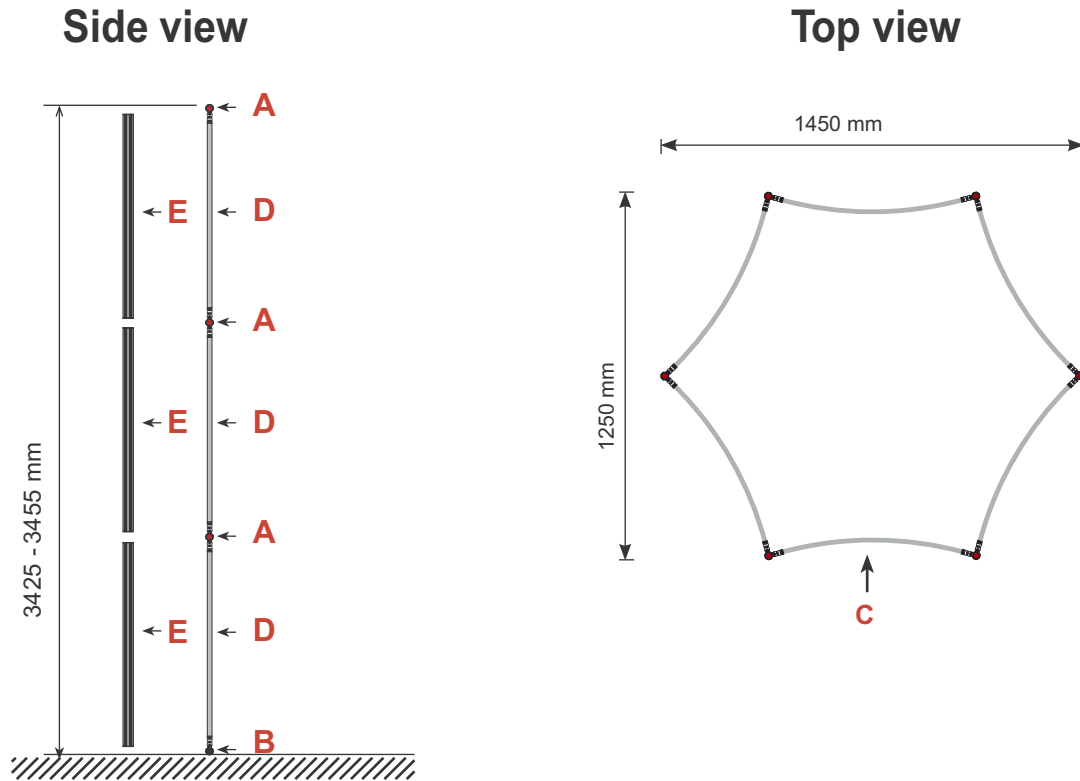

Tower unit **Shape T15** 340 cm

Panel no.	Quantity	Height (mm)	Width (mm)
1	6	3400 mm	836 mm

Total panels **6** This panels fits into one MB EGO Plastic Hard Case

Top view

Add-On component for Graphic Panels	
Mag-Tape	41 m
Corner tabs	24 pcs.
Edge stiffener	12 pcs.

Tower unit **Shape T15** 340 cm

<p>T15</p>  <p>Item No. 8999</p>	Item.	Components	Quantity
	A	Red junction	18 pcs.
	B	Grey junction	6 pcs.
	C	Purple rod	24 pcs.
	D	Gold rod	18 pcs.
	E	Gold wing	18 pcs.
		Hanger	12 pcs.
		Clicker	12 pcs.