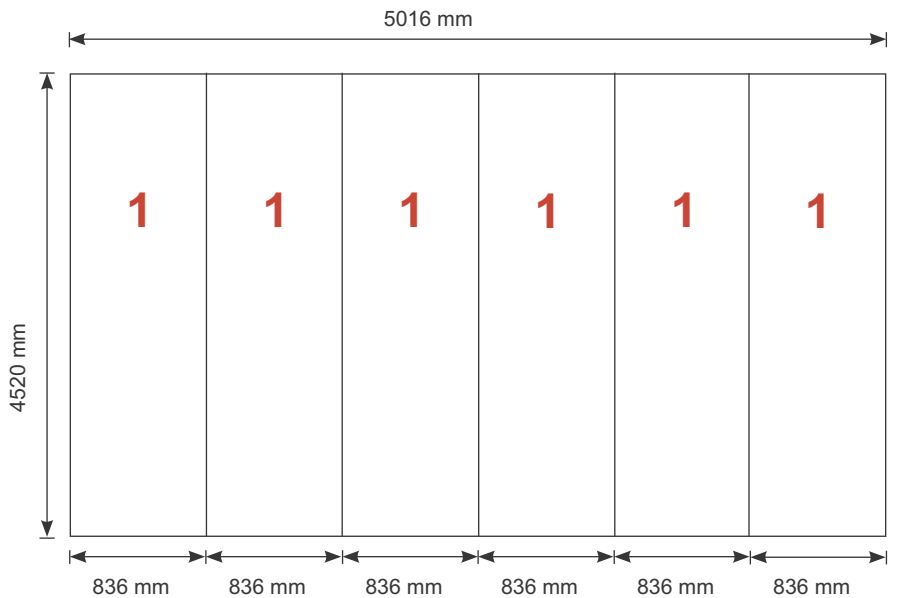

Tower unit **Shape T15** 450 cm

Panel no.	Quantity	Height (mm)	Width (mm)
1	6	4520 mm	836 mm

Total panels **6** This panels fits into one MB EGO Plastic Hard Case

Top view

Add-On component for Graphic Panels	
Mag-Tape	55 m
Corner tabs	24 pcs.
Edge stiffener	12 pcs.

Tower unit **Shape T15** 450 cm

T15	Item.	Components	Quantity
 Item No. 9100	A	Red junction	24 pcs.
	B	Grey junction	6 pcs.
	C	Purple rod	30 pcs.
	D	Gold rod	24 pcs.
	E	Gold wing	24 pcs.
		Hanger	12 pcs.
		Clicker	12 pcs.