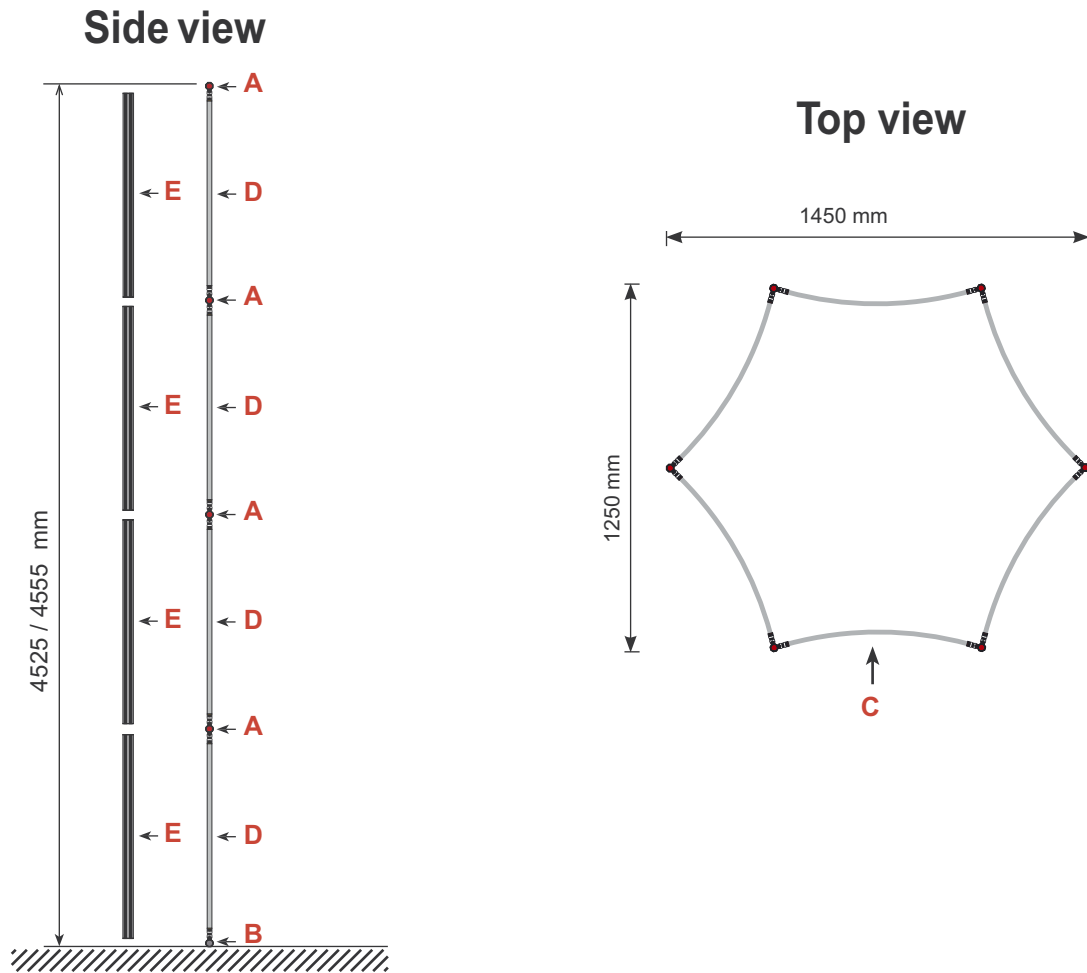

Tower unit **Shape T15** 450 cm

Panel no.	Quantity	Height (mm)	Width (mm)
1	6	4520 mm	836 mm

Total panels **6** This panels fits into one MB EGO Plastic Hard Case

Top view

Add-On component for Graphic Panels	
Mag-Tape	55 m
Corner tabs	24 pcs.
Edge stiffener	12 pcs.

Tower unit **Shape T15** 450 cm

T15	Item.	Components	Quantity
 Item No. 9100	A	Red junction	24 pcs.
	B	Grey junction	6 pcs.
	C	Purple rod	30 pcs.
	D	Gold rod	24 pcs.
	E	Gold wing	24 pcs.
		Hanger	12 pcs.
		Clicker	12 pcs.