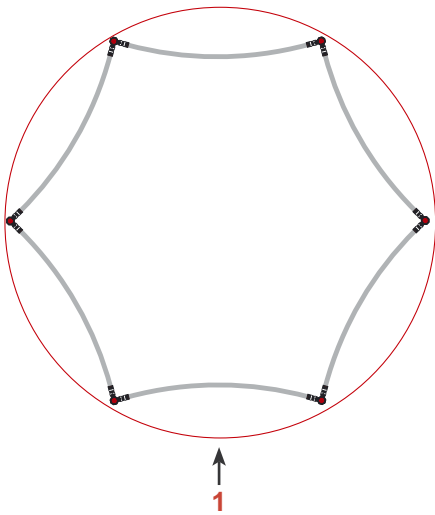

Tower unit **Shape T15** 450 cm

Panel no.	Quantity	Height (mm)	Width (mm)
1	6	4520 mm	836 mm

Total panels **6** This panels fits into one MB EGO Plastic Hard Case

Top view

Add-On component for Graphic Panels	
Mag-Tape	55 m
Corner tabs	24 pcs.
Edge stiffener	12 pcs.

Tower unit **Shape T15** 450 cm

T15	Item.	Components	Quantity
 Item No. 9100	A	Red junction	24 pcs.
	B	Grey junction	6 pcs.
	C	Purple rod	30 pcs.
	D	Gold rod	24 pcs.
	E	Gold wing	24 pcs.
		Hanger	12 pcs.
		Clicker	12 pcs.