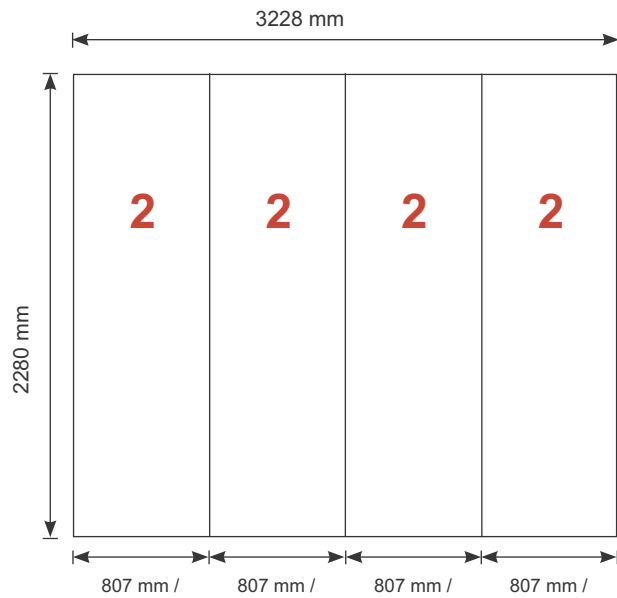

## Tower unit **Shape T16** 230 cm

Panel no.	Quantity	Height (mm)	Width (mm)
<b>2</b>	4	2280 mm	807 mm

**Total panels** **4** This panels fits into one MB EGO Plastic Hard Case

**Top view**

Add-On component for Graphic Panels	
Mag-Tape	19 m
Corner tabs	16 pcs.
Edge stiffener	8 pcs.

## Tower unit **Shape T16** 230 cm

Side view

Top view

We recommend that you stabilize this tower unit with a weight in the bottom.  
*Contact us for more info.*

Item.	Components	Quantity
<b>A</b>	Red junction	8 pcs.
<b>B</b>	Grey junction	4 pcs.
<b>C</b>	Pink rod	12 pcs.
<b>D</b>	Gold rod	8 pcs.
<b>E</b>	Gold wing	8 pcs.
	Hanger	8 pcs.
	Clicker	8 pcs.