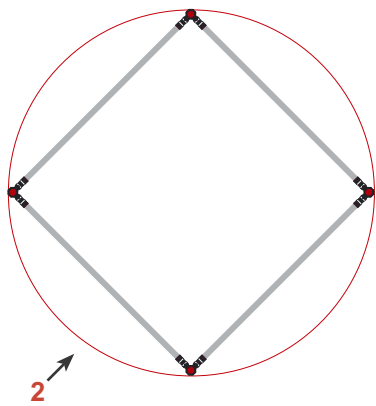

## Tower unit **Shape T16** 230 cm

Panel no.	Quantity	Height (mm)	Width (mm)
<b>2</b>	4	2280 mm	807 mm

**Total panels** **4** This panels fits into one MB EGO Plastic Hard Case

**Top view**

Add-On component for Graphic Panels	
Mag-Tape	19 m
Corner tabs	16 pcs.
Edge stiffener	8 pcs.

## Tower unit **Shape T16** 230 cm

Side view

Top view

We recommend that you stabilize this tower unit with a weight in the bottom.  
*Contact us for more info.*

Item.	Components	Quantity
<b>A</b>	Red junction	8 pcs.
<b>B</b>	Grey junction	4 pcs.
<b>C</b>	Pink rod	12 pcs.
<b>D</b>	Gold rod	8 pcs.
<b>E</b>	Gold wing	8 pcs.
	Hanger	8 pcs.
	Clicker	8 pcs.