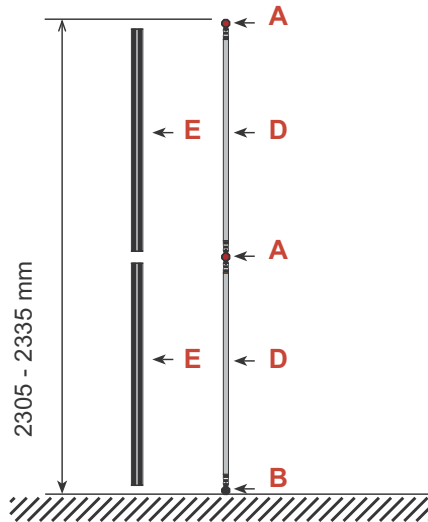

## Tower unit **Shape T16** 230 cm

Panel no.	Quantity	Height (mm)	Width (mm)
<b>2</b>	4	2280 mm	807 mm

**Total panels** **4** This panels fits into one MB EGO Plastic Hard Case

**Top view**

Add-On component for Graphic Panels	
Mag-Tape	19 m
Corner tabs	16 pcs.
Edge stiffener	8 pcs.

## Tower unit **Shape T16** 230 cm

Side view

Top view

We recommend that you stabilize this tower unit with a weight in the bottom.  
*Contact us for more info.*

Item.	Components	Quantity
<b>A</b>	Red junction	8 pcs.
<b>B</b>	Grey junction	4 pcs.
<b>C</b>	Pink rod	12 pcs.
<b>D</b>	Gold rod	8 pcs.
<b>E</b>	Gold wing	8 pcs.
	Hanger	8 pcs.
	Clicker	8 pcs.