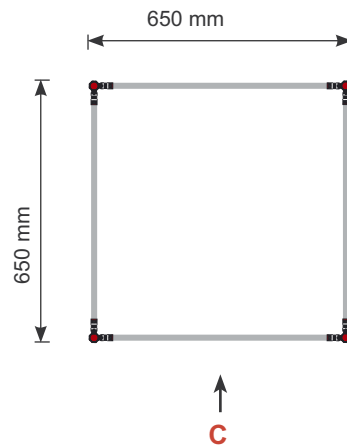

## Tower unit **Shape T16** 230 cm

Panel no.	Quantity	Height (mm)	Width (mm)
<b>2</b>	4	2280 mm	807 mm

**Total panels** **4** This panels fits into one MB EGO Plastic Hard Case

**Top view**

Add-On component for Graphic Panels	
Mag-Tape	19 m
Corner tabs	16 pcs.
Edge stiffener	8 pcs.

## Tower unit **Shape T16** 230 cm

Side view

Top view

We recommend that you stabilize this tower unit with a weight in the bottom.  
*Contact us for more info.*

Item.	Components	Quantity
<b>A</b>	Red junction	8 pcs.
<b>B</b>	Grey junction	4 pcs.
<b>C</b>	Pink rod	12 pcs.
<b>D</b>	Gold rod	8 pcs.
<b>E</b>	Gold wing	8 pcs.
	Hanger	8 pcs.
	Clicker	8 pcs.