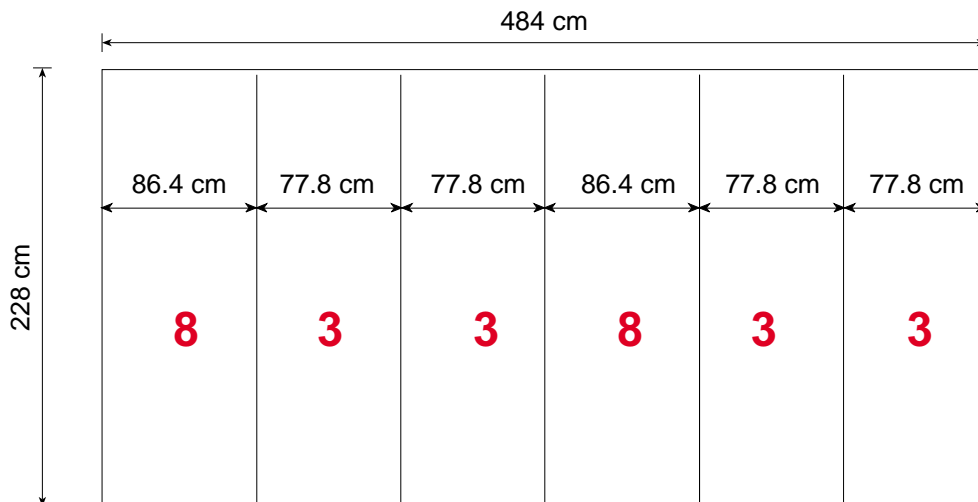

Measurement for printing & cutting of panels

Metric / cm

Tower unit **shape T₈** 230 cm

	Tower unit shape T ₈ 230 cm				
	Panel no.	Quantity	Height		Width
	8	2	228 cm		86.4 cm
3	4	228 cm	77.8 cm		
Total printing panels		6			

ItemNo. 8929

The panels fit into one MB EGO Plastic Hard case.

Panel Area: 11 m²

Tower unit **shape T₈** 230 cm

Side view

Top view

ItemNo. 8929

Drawing no.	Tower unit shape T ₈ 230 cm	
	Components	All sided wall
A	Junction	12 pcs.
B	Leveling Junction	6 pcs.
C	Rod (purple)	18 pcs.
G	Rod (green)	3 pcs.
D	Rod (gold)	12 pcs.
E	Wing (gold)	12 pcs.
	Hanger	12 pcs.
	Clicker	12 pcs.