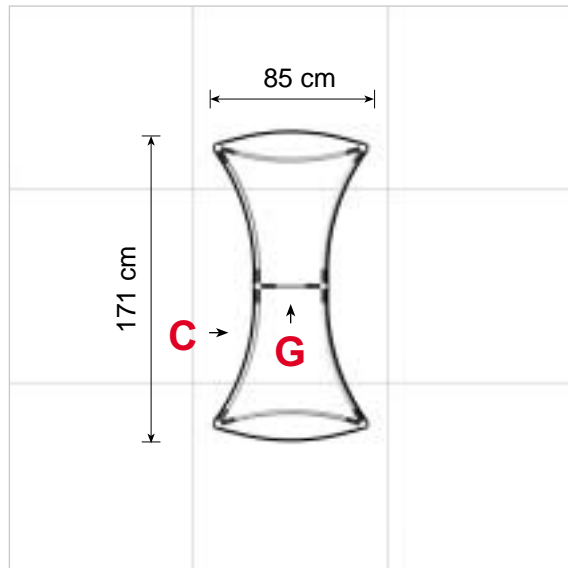

Measurement for printing & cutting of panels

Metric / cm

Tower unit **shape T₈** 230 cm

	Tower unit shape T ₈ 230 cm				
	Panel no.	Quantity	Height		Width
	8	2	228 cm		86.4 cm
3	4	228 cm	77.8 cm		
Total printing panels		6			

ItemNo. 8929

The panels fit into one MB EGO Plastic Hard case.

Panel Area: 11 m²

Tower unit **shape T₈** 230 cm

Side view

Top view

ItemNo. 8929

Drawing no.	Tower unit shape T ₈ 230 cm	
	Components	All sided wall
A	Junction	12 pcs.
B	Leveling Junction	6 pcs.
C	Rod (purple)	18 pcs.
G	Rod (green)	3 pcs.
D	Rod (gold)	12 pcs.
E	Wing (gold)	12 pcs.
	Hanger	12 pcs.
	Clicker	12 pcs.