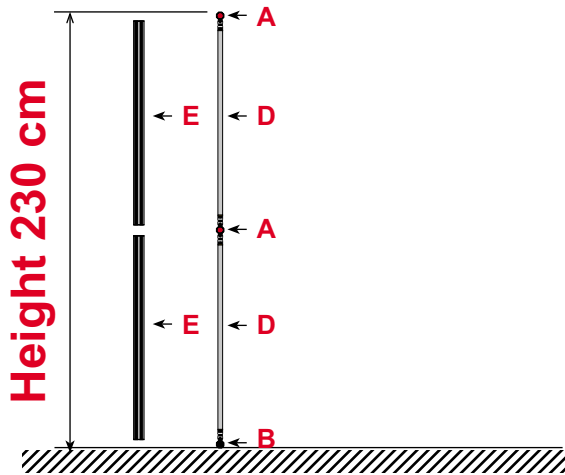

Measurement for printing & cutting of panels

Metric / cm

Tower unit **shape T₈** 230 cm

	Tower unit shape T ₈ 230 cm				
	Panel no.	Quantity	Height		Width
	8	2	228 cm		86.4 cm
3	4	228 cm	77.8 cm		
Total printing panels		6			

ItemNo. 8929

The panels fit into one MB EGO Plastic Hard case.

Panel Area: 11 m²

Tower unit **shape T₈** 230 cm

Side view

Top view

ItemNo. 8929

Drawing no.	Tower unit shape T ₈ 230 cm	
	Components	All sided wall
A	Junction	12 pcs.
B	Leveling Junction	6 pcs.
C	Rod (purple)	18 pcs.
G	Rod (green)	3 pcs.
D	Rod (gold)	12 pcs.
E	Wing (gold)	12 pcs.
	Hanger	12 pcs.
	Clicker	12 pcs.