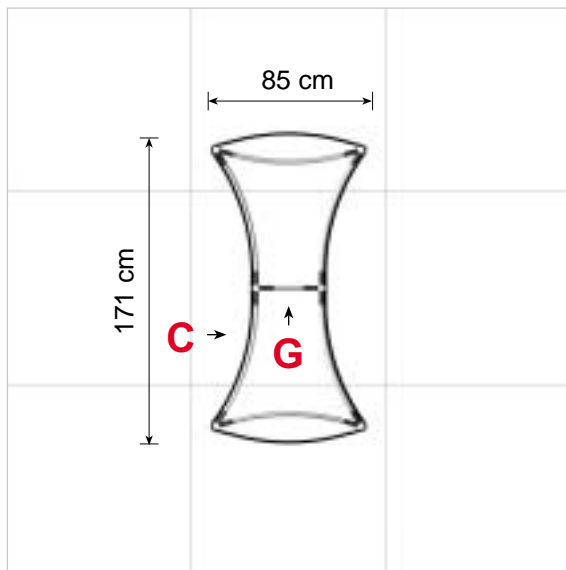

Measurement for printing & cutting of panels

Metric / cm

Tower unit **shape T₈** 340 cm

	Tower unit shape T ₈ 340 cm				
	Panel no.	Quantity	Height		Width
	8	2	340 cm		86.4 cm
3	4	340 cm	77.8 cm		
Total printing panels		6			

ItemNo. 8930

The panels fit into one MB EGO Plastic Hard case.

Panel Area: 16.5 m²

Tower unit **shape T8** 340 cm

Side view

Ladder Needed 3m' High

Top view

ItemNo. 8930

Drawing no.	Tower unit shape T8 340 cm	
	Components	All sided wall
A	Junction	18 pcs.
B	Leveling Junction	6 pcs.
C	Rod (purple)	24 pcs.
G	Rod (green)	4 pcs.
D	Rod (gold)	18 pcs.
E	Wing (gold)	18 pcs.
	Hanger	12 pcs.
	Clicker	12 pcs.