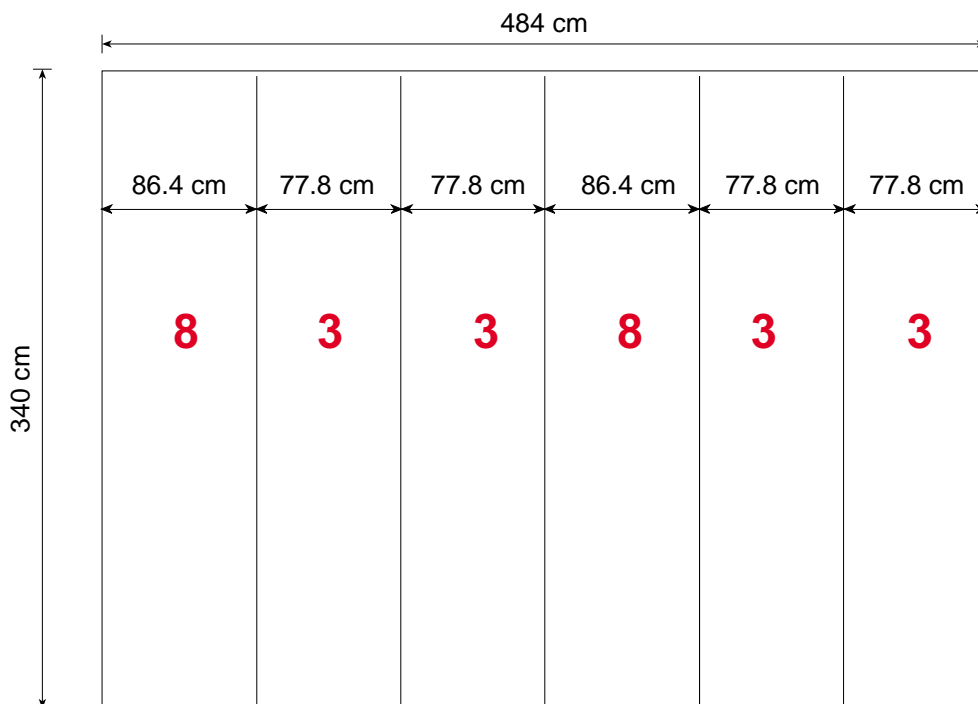

Measurement for printing & cutting of panels

Metric / cm

Tower unit **shape T₈** 340 cm

	Tower unit shape T ₈ 340 cm				
	Panel no.	Quantity	Height		Width
	8	2	340 cm		86.4 cm
3	4	340 cm	77.8 cm		
Total printing panels		6			

ItemNo. 8930

The panels fit into one MB EGO Plastic Hard case.

Panel Area: 16.5 m²

Tower unit **shape T8** 340 cm

Side view

Ladder Needed 3m' High

Top view

ItemNo. 8930

Drawing no.	Tower unit shape T8 340 cm	
	Components	All sided wall
A	Junction	18 pcs.
B	Leveling Junction	6 pcs.
C	Rod (purple)	24 pcs.
G	Rod (green)	4 pcs.
D	Rod (gold)	18 pcs.
E	Wing (gold)	18 pcs.
	Hanger	12 pcs.
	Clicker	12 pcs.