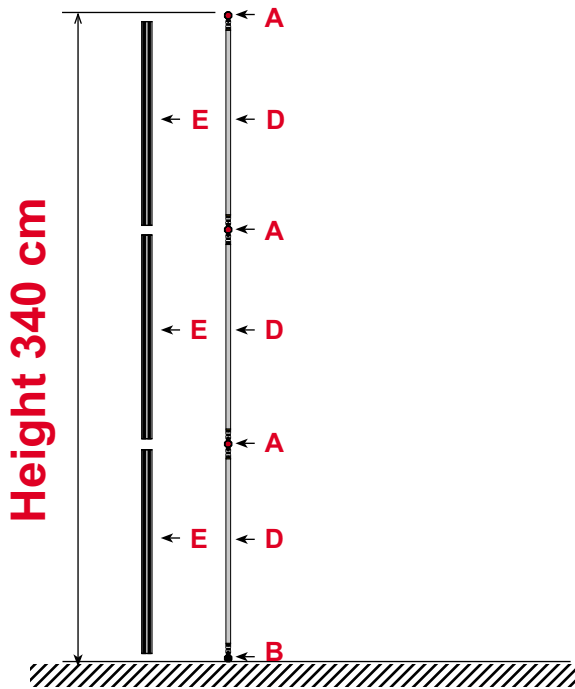

Measurement for printing & cutting of panels

Metric / cm

Tower unit **shape T₈** 340 cm

	Tower unit shape T ₈ 340 cm				
	Panel no.	Quantity	Height		Width
	8	2	340 cm		86.4 cm
3	4	340 cm	77.8 cm		
Total printing panels		6			

ItemNo. 8930

The panels fit into one MB EGO Plastic Hard case.

Panel Area: 16.5 m²

Tower unit **shape T8** 340 cm

Side view

Ladder Needed 3m' High

Top view

ItemNo. 8930

Drawing no.	Tower unit shape T8 340 cm	
	Components	All sided wall
A	Junction	18 pcs.
B	Leveling Junction	6 pcs.
C	Rod (purple)	24 pcs.
G	Rod (green)	4 pcs.
D	Rod (gold)	18 pcs.
E	Wing (gold)	18 pcs.
	Hanger	12 pcs.
	Clicker	12 pcs.